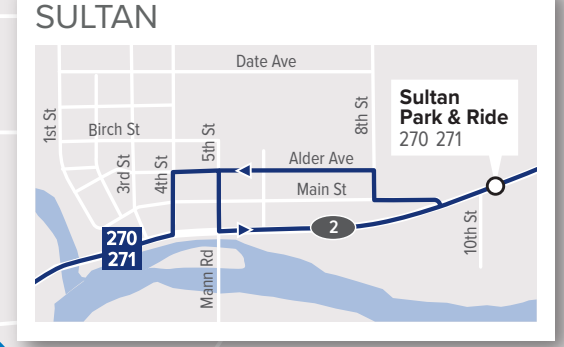

- Park & Ride / Transit Center
- Link station
- Train station
- Ferry terminal

To Downtown Seattle
402 405 410 412 413 415 416
417 421 422 425 435 510

To Bellevue
532 535

To Northgate Station
810 821 860 871 880 512 513