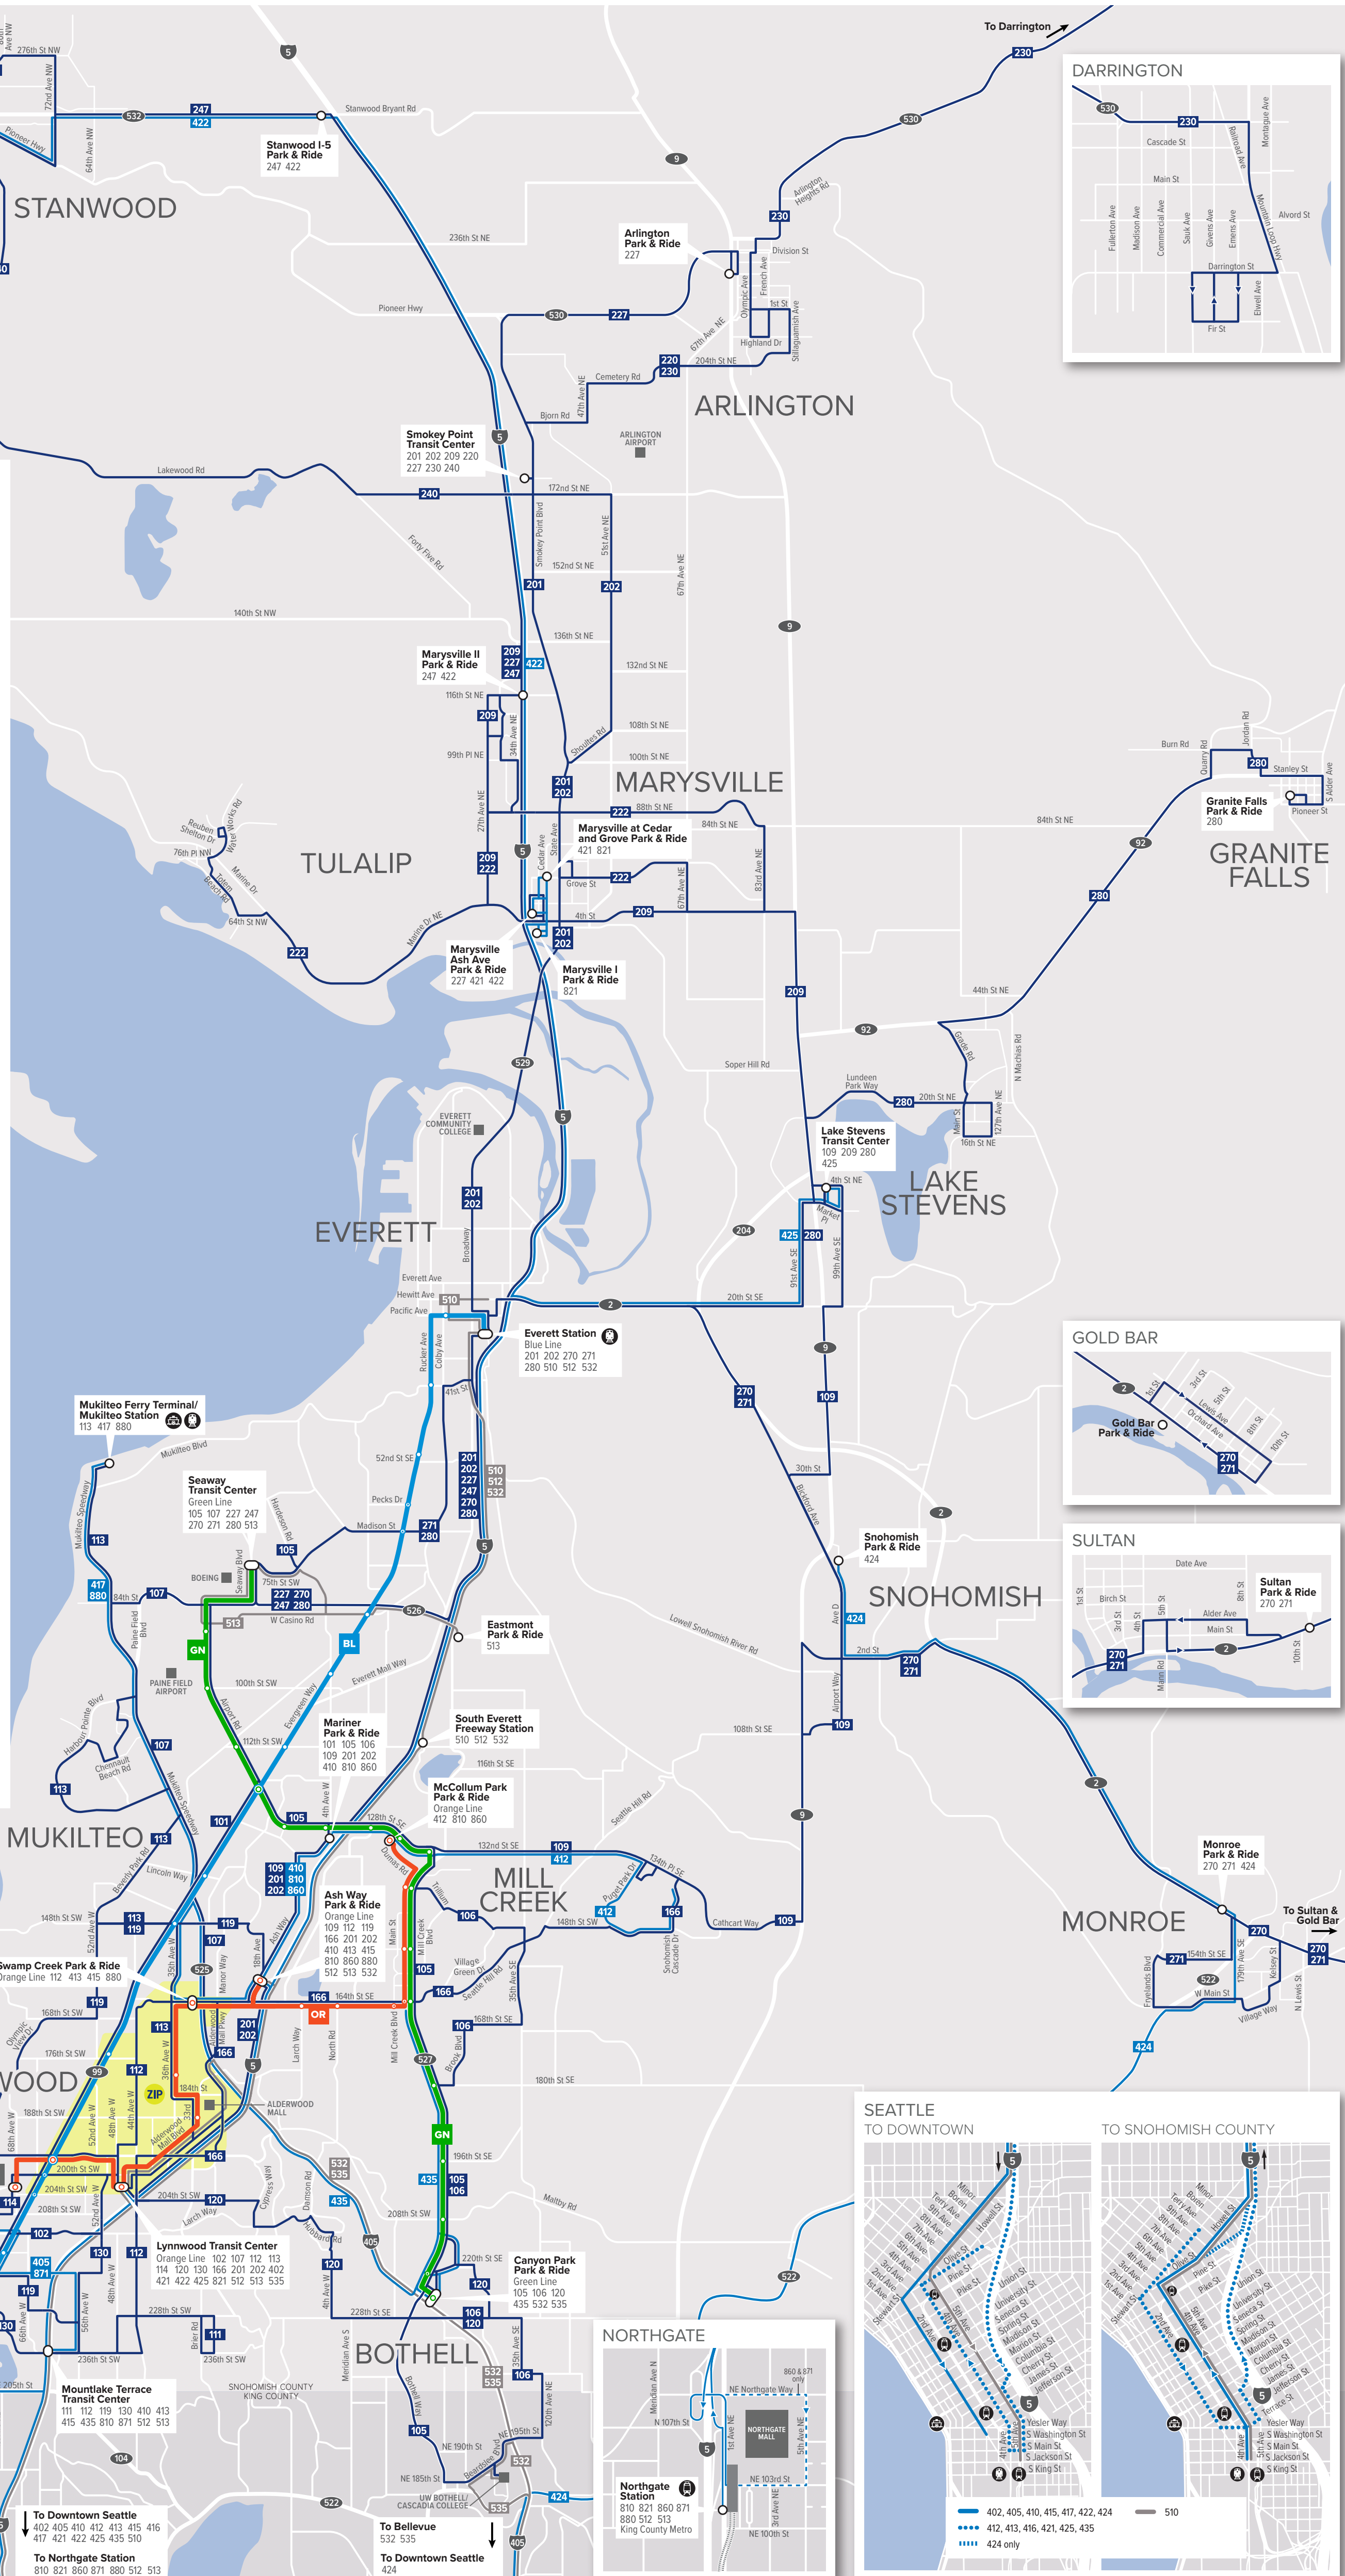

- Park & Ride / Transit Center
- Link station
- Train station
- Ferry terminal

To Downtown Seattle
402 405 410 412 413 415 416
417 421 422 425 435 510

To Bellevue
532 535

To Northgate Station
810 821 860 871 880 512 513