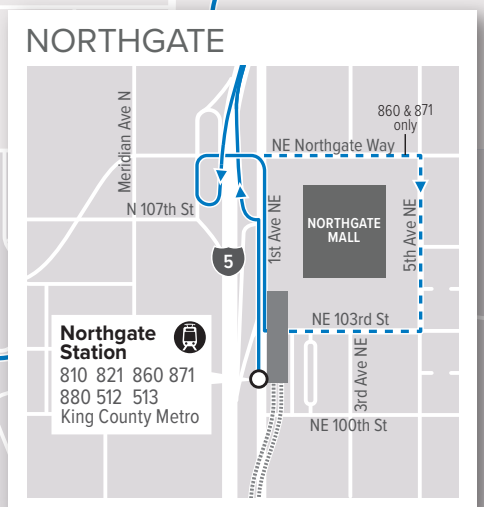

- Park & Ride / Transit Center
- Link station
- Train station
- Ferry terminal

To Downtown Seattle
402 405 410 412 413 415 416
417 421 422 425 435 510

To Bellevue
532 535

To Northgate Station
810 821 860 871 880 512 513