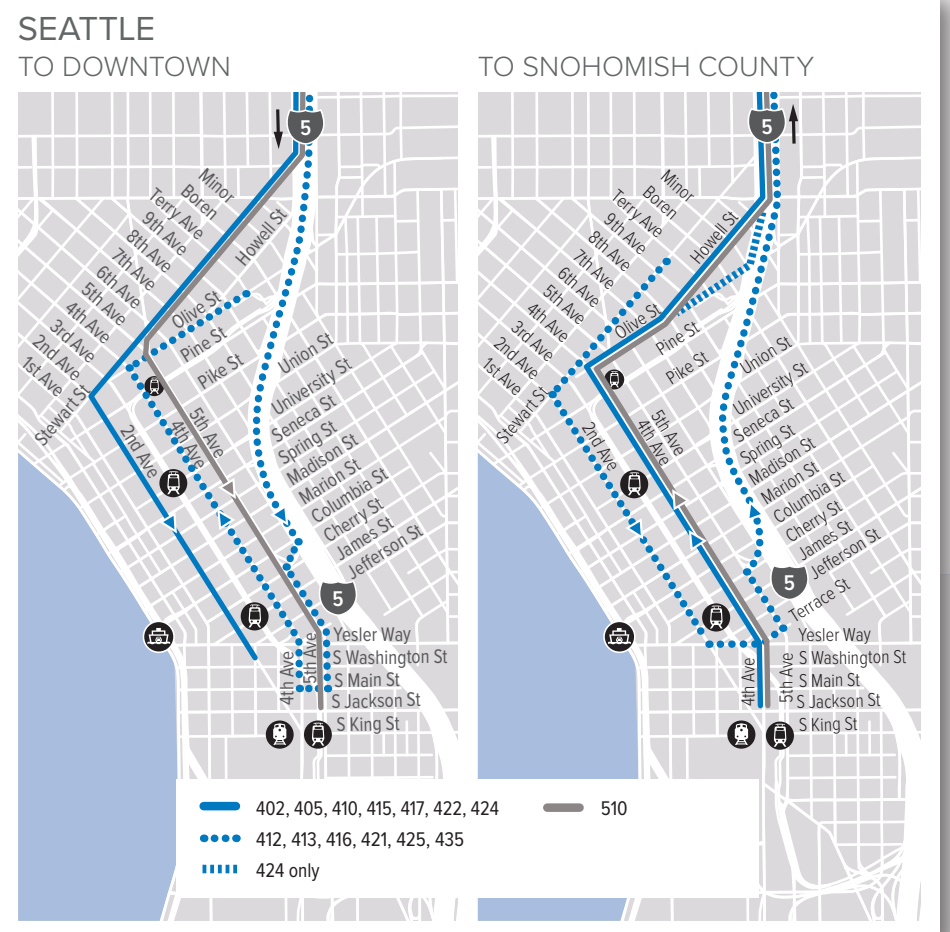

- Park & Ride / Transit Center
- Link station
- Train station
- Ferry terminal

To Downtown Seattle
402 405 410 412 413 415 416
417 421 422 425 435 510

To Bellevue
532 535

To Northgate Station
810 821 860 871 880 512 513