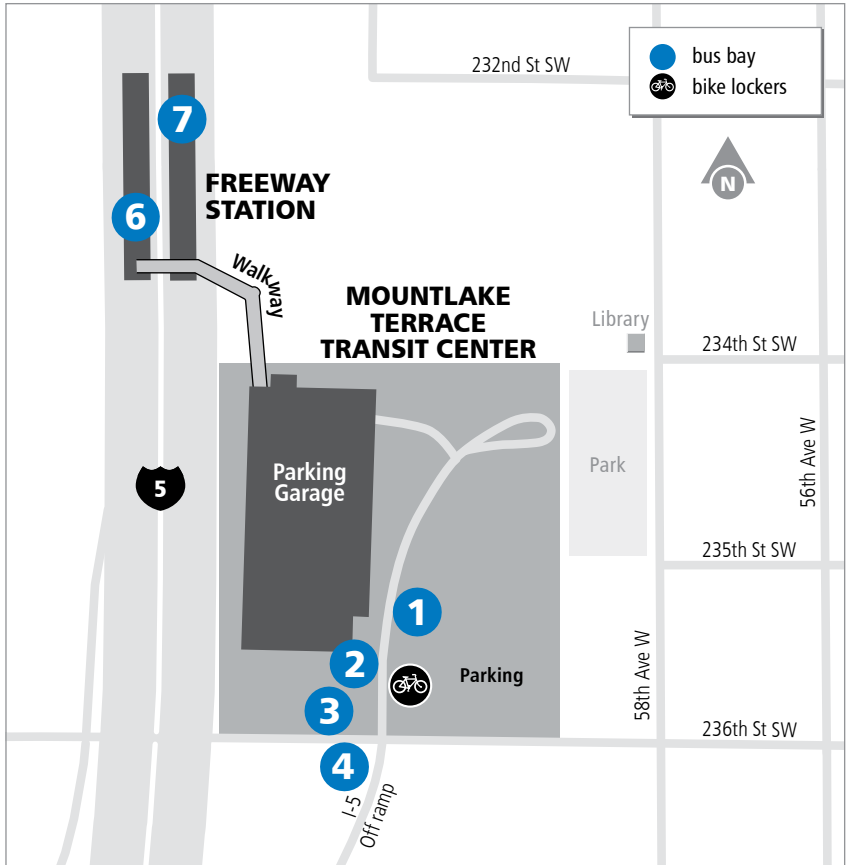

# Mountlake Terrace Transit Center

MLTTC 02/12

## Mountlake Terrace Transit Center

6001 236th St SW, Mountlake Terrace

Bay	Service
1	110, 119
2	111, 112, 347, 810, 871
3	130 Westbound
4	130 Eastbound
6	413, 415, 511, 512, 513 Southbound
7	413, 415, 511, 512, 513 Northbound