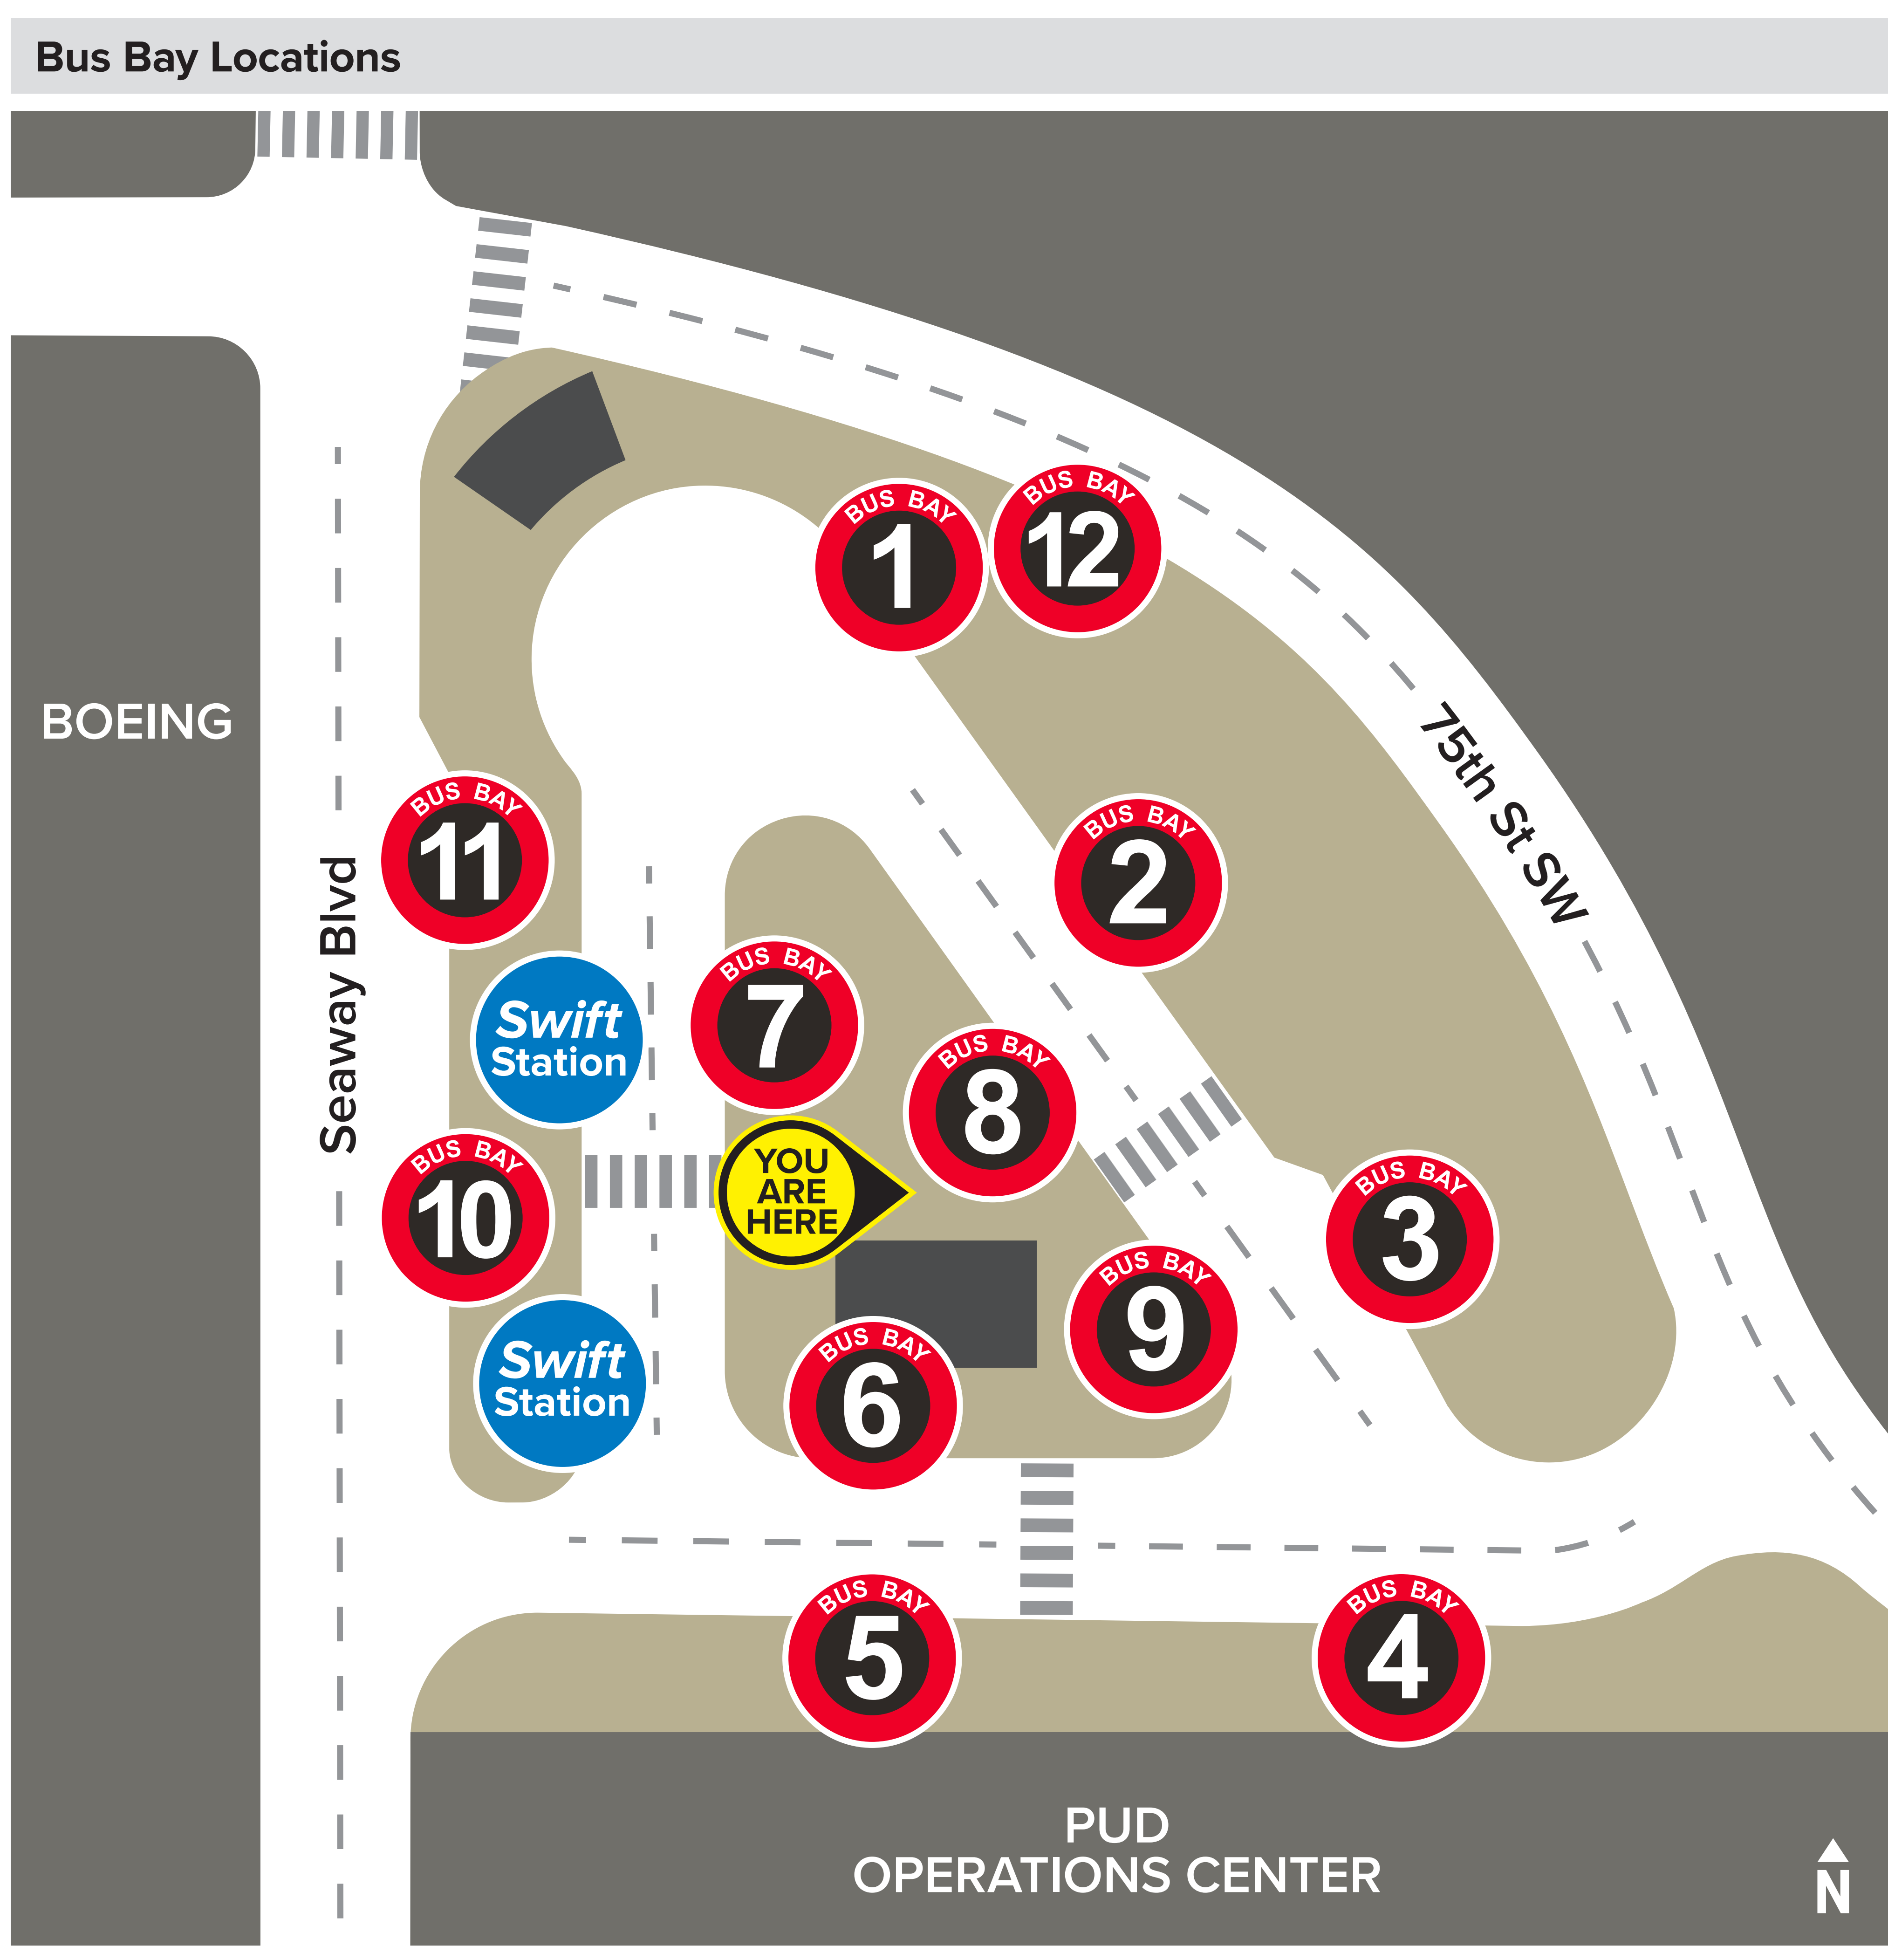

Seaway Transit Center

Boeing		
Route Number	Destination	Bay
Boeing Employee Shuttle	Boeing	Bay 7

Everett Transit		
Route Number	Destination	Bay
3	Everett Station	Bay 9
8	Everett Station	Bay 12
12	Everett Mall Station	Bay 8
70	Mukilteo Ferry	Bay 8

Community Transit		
Route Number	Destination	Bay
Swift Green Line	Canyon Park Park & Ride	Swift Station
105	Hardeson Rd	Bay 12

107	Lynnwood Transit Center	Bay 1
227	Arlington	Bay 2
247	Stanwood	Bay 3
270	Gold Bar	Bay 6
271	Monroe	Bay 6
280	Lake Stevens/Granite Falls	Bay 1

Sound Transit		
Route Number	Destination	Bay
513	Seattle	Bay 11

King County Metro		
Route Number	Destination	Bay
952	Auburn	Bay 10

communitytransit.org

(425) 353-7433 • (800) 562-1375 • TTY Relay: Dial 711