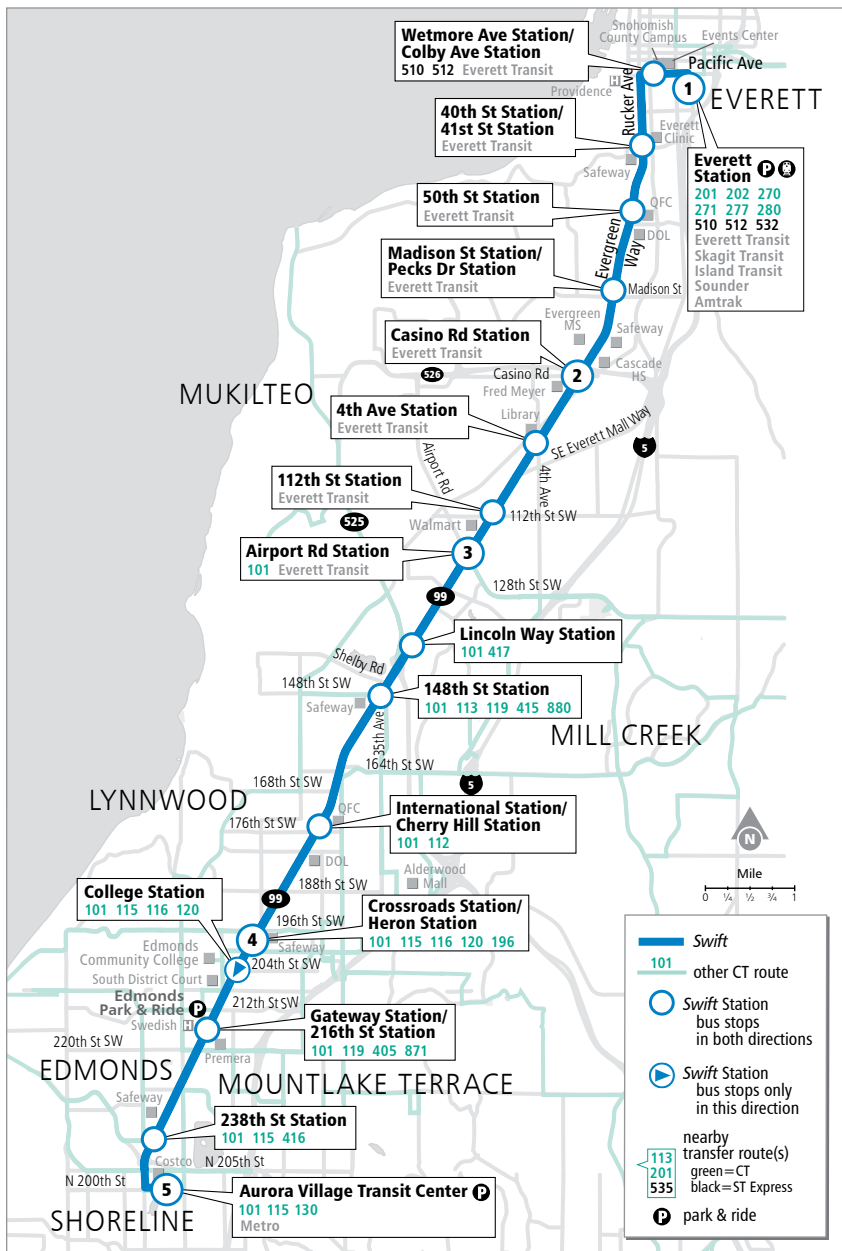

# BLUE LINE

❄ When snow/ice impact bus service, see page 216 for snow route maps.

# BLUE LINE

## Southbound to Aurora Village Transit Center

Everett Station	Casino Rd Station	Airport Rd Station	Crossroads 196th St Station	Aurora Village Transit Center
<b>1</b>	<b>2</b>	<b>3</b>	<b>4</b>	<b>5</b>
4:40	4:53	5:00	5:10	5:21
5:00	5:13	5:20	5:30	5:41
5:20	5:33	5:40	5:50	6:01
5:40	5:53	6:00	6:10	6:23
6:00 E	6:13 E	6:20 E	6:30 E	6:43 E

## Weekdays Northbound to Everett Station

Aurora Village Transit Center	Heron 200th St Station	Airport Rd Station	Casino Rd Station	Everett Station
<b>5</b>	<b>4</b>	<b>3</b>	<b>2</b>	<b>1</b>
4:40	4:49	5:01	5:08	5:21
5:00	5:09	5:21	5:28	5:41
5:20	5:29	5:41	5:48	6:01
5:40	5:49	6:01	6:08	6:21
6:00 E	6:09 E	6:21 E	6:28 E	6:42 E