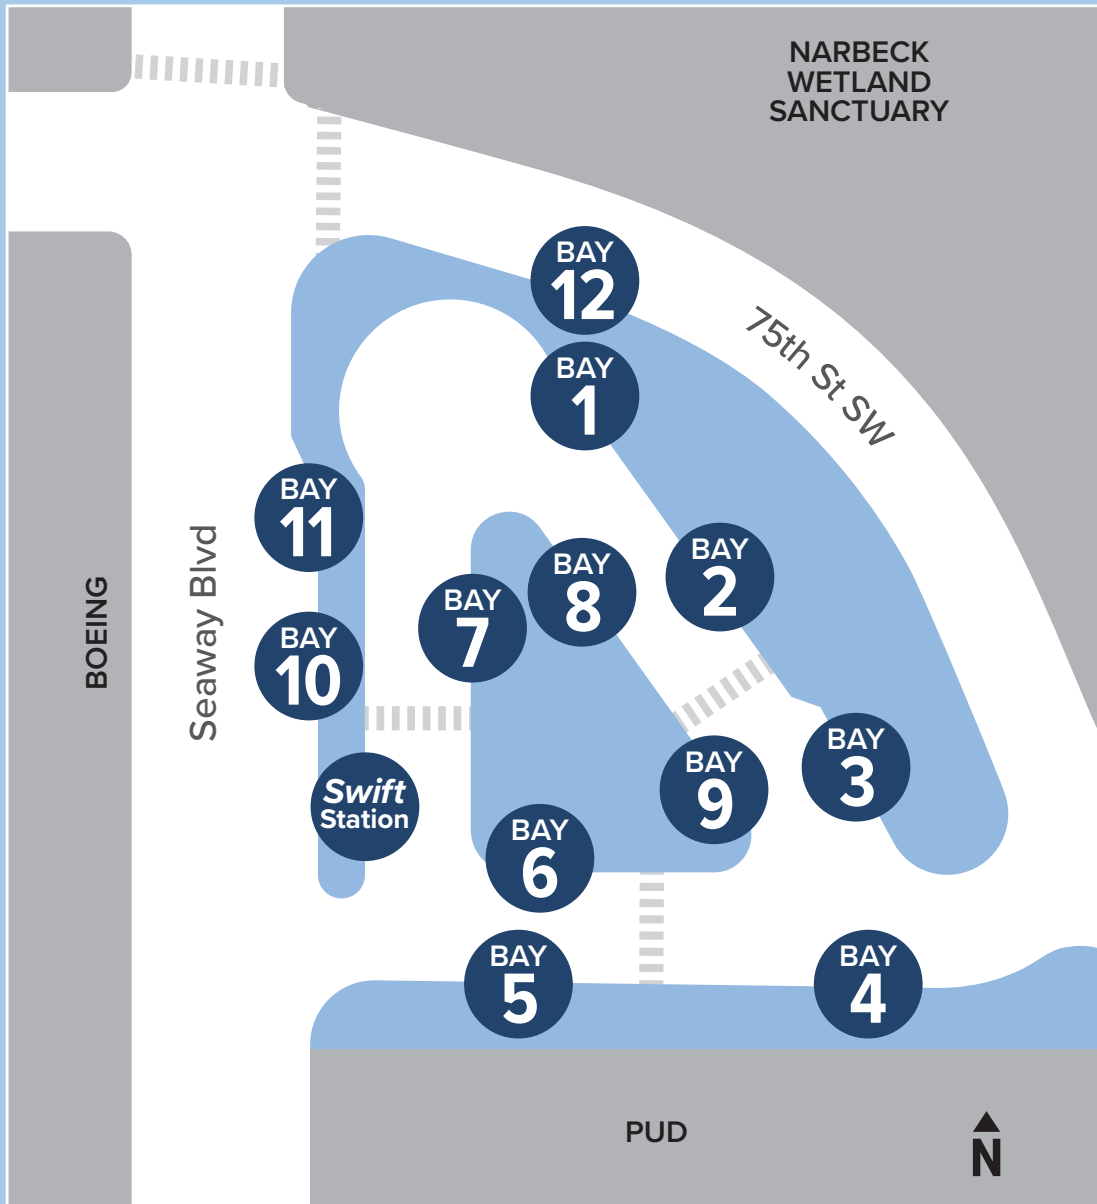

Seaway Transit Center Map

Everett Transit Routes

3	Bay 4
8	Bay 12
12	Bay 5
70	Bay 5

Community Transit Routes

<i>Swift Green Line</i>	<i>Swift Station</i>
105	Bay 12
107	Bay 1
227	Bay 2
247	Bay 3
270/271	Bay 6
280	Bay 9

Sound Transit Route

513	Bay 11
-----	--------

King County Metro Route

952	Bay 10
-----	--------

Boeing Employee Shuttle

BOEING	Bay 7/8
--------	---------