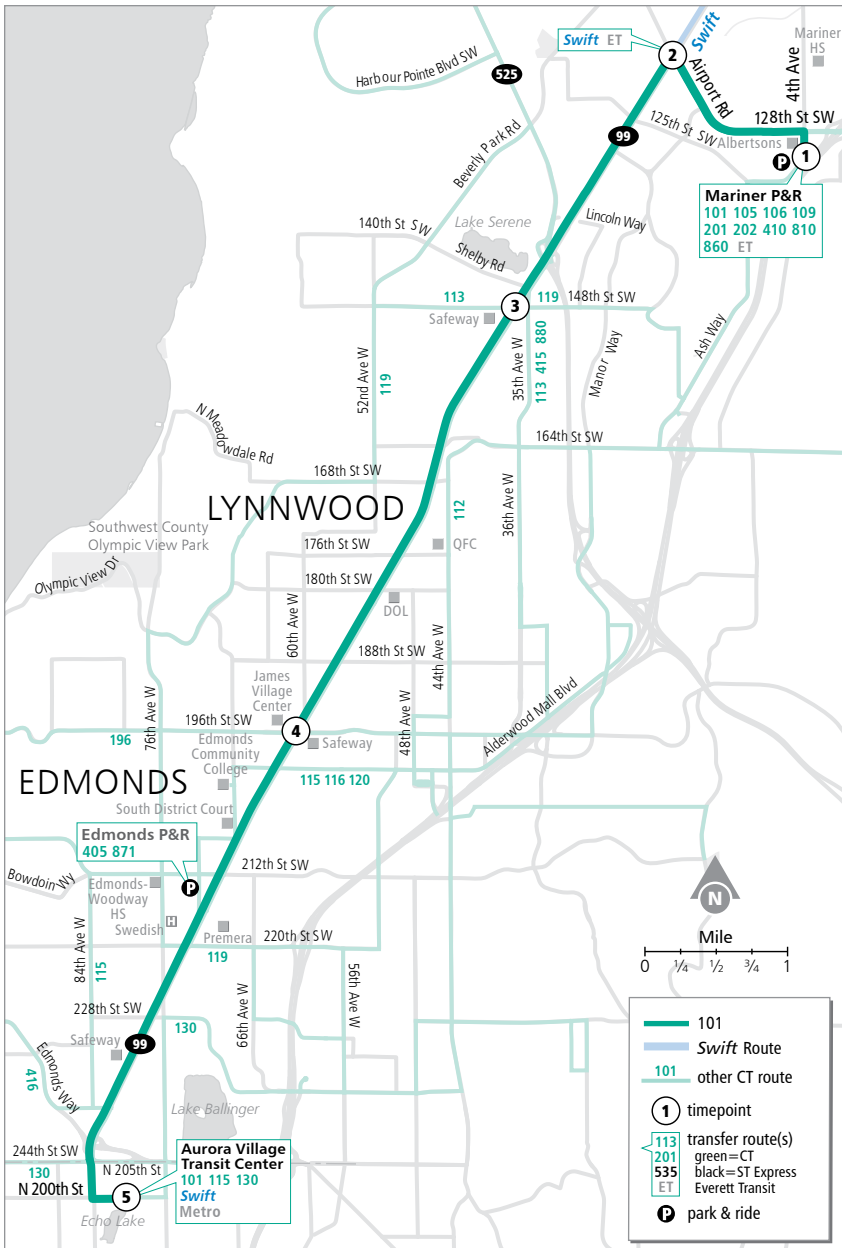

Route 101

Mariner Park & Ride – Aurora Village

❄ When snow/ice impact bus service, see page 224 for snow route maps.

Route 101

Weekdays

To Aurora Village Transit Center

Mariner Park & Ride Bay 3	Hwy 99 & Airport Rd	Hwy 99 & 148th SW	Hwy 99 & 196th SW	Aurora Village Transit Center
1	2	3	4	5
5:20	5:24	5:28	5:35	5:49
5:50	5:54	5:58	6:06	6:23
6:20	6:25	6:29	6:37	6:54
6:49	6:54	6:58	7:06	7:23
7:20	7:25	7:29	7:38	7:54
7:48	7:54	7:58	8:07	8:23
8:20	8:26	8:30	8:39	8:55
8:48	8:54	8:58	9:07	9:23
9:20	9:26	9:30	9:39	9:55
9:49	9:54	9:59	10:08	10:24
10:20	10:25	10:30	10:39	10:55
10:50	10:55	11:00	11:09	11:25
11:21	11:26	11:31	11:40	11:56
11:50	11:55	12:00	12:10	12:27
12:20	12:26	12:31	12:41	12:58
12:50	12:56	1:01	1:11	1:28
1:22	1:28	1:33	1:43	2:00
1:51	1:57	2:02	2:12	2:29
2:22	2:28	2:34	2:44	3:01
2:52	2:58	3:04	3:14	3:31
3:26	3:32	3:38	3:48	4:05
3:58	4:04	4:10	4:20	4:37
4:28	4:34	4:40	4:50	5:06
5:02	5:09	5:15	5:25	5:41
5:33	5:40	5:46	5:56	6:11
6:07	6:13	6:18	6:26	6:40
6:33	6:39	6:44	6:52	7:06
7:02	7:08	7:13	7:21	7:35
7:29	7:35	7:40	7:48	8:02
8:01	8:06	8:10	8:18	8:30
8:28	8:33	8:37	8:45	8:57
8:50	8:55	8:59	9:06	9:17
9:20	9:24	9:27	9:34	9:45
9:50	9:54	9:57	10:04	10:15
10:20	10:24	10:27	10:34	10:45
10:50	10:54	10:57	11:04	11:15