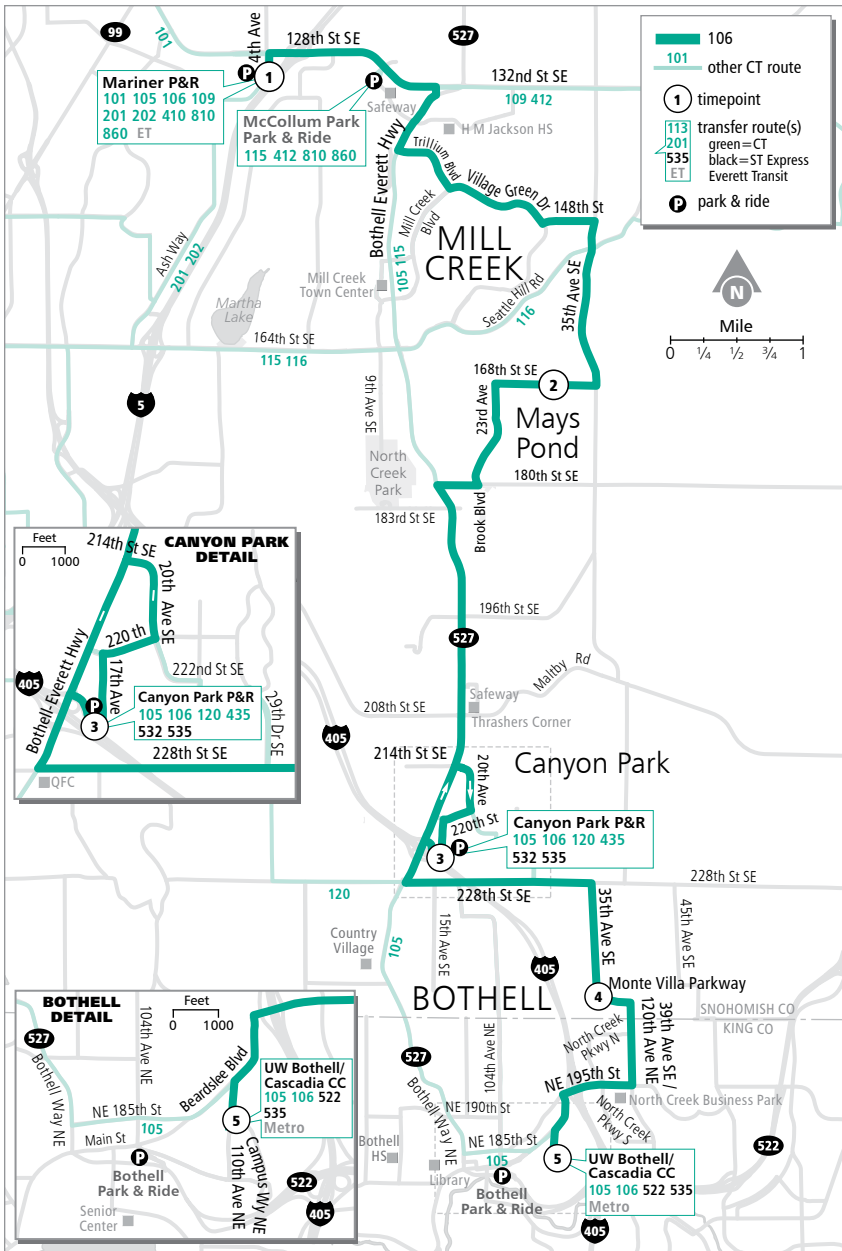

Route 106

Mariner Park & Ride – Bothell

❄ When snow/ice impact bus service, see page 224 for snow route maps.

Route 106

Weekdays

To Bothell

Mariner P&R Bay 1	168th SE & 30th Dr	Canyon Park P&R Bay 2	Monte Villa Pkwy & 35th SE	UW Bothell Cascadia College
1	2	3	4	5
5:34	5:48	6:05	6:13	6:23
6:05	6:19	6:36	6:44	6:54
6:31	6:45	7:02	7:12	7:28
7:08	7:23	7:40	7:50	8:06
7:34	7:49	8:06	8:16	8:32
4:29	4:47	5:04	5:14	5:32
4:58	5:16	5:33	5:43	6:01
5:28	5:46	6:03	6:13	6:31
6:00	6:18	6:35	6:43	6:55
6:31	6:46	7:03	7:11	7:23

Weekdays

To Mariner Park & Ride

UW Bothell Cascadia College	Monte Villa Pkwy & 35th SE	Canyon Park P&R Bay 2	168th SE & 30th Dr	Mariner P&R
5	4	3	2	1
5:39	5:44	5:53	6:06	6:31
6:12	6:17	6:26	6:39	7:04
6:42	6:47	6:56	7:09	7:34
7:10	7:15	7:24	7:37	8:02
7:42	7:48	7:57	8:10	8:35
4:19	4:25	4:36	4:54	5:23
4:51	4:57	5:08	5:26	5:55
5:21	5:27	5:38	5:56	6:19
5:53	5:59	6:09	6:27	6:49
6:26	6:32	6:42	6:56	7:18

Bold - PM trip