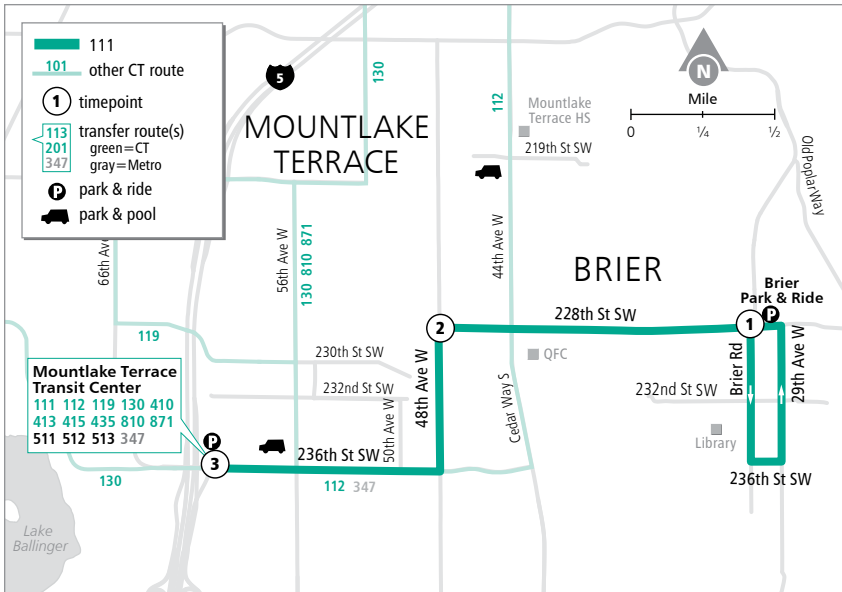

Route 111

Brier – Mountlake Terrace

Weekdays To Mountlake Terrace

Brier Rd & 228th SW	228th SW & 48th W	Mountlake Terrace Transit Center
1	2	3
5:52	6:00	6:05
6:22	6:30	6:35
6:52	7:00	7:05
7:19	7:27	7:32
7:52	8:00	8:05

Weekdays To Brier

Mountlake Terrace Transit Center Bay 2	228th SW & 48th W	228th SW & 29th W
3	2	1
4:10	4:14	4:24
4:40	4:44	4:54
5:10	5:14	5:24
5:40	5:44	5:54
6:10	6:14	6:24

❄ When snow/ice impact bus service, see page 224 for snow route maps.

Bold - PM trip