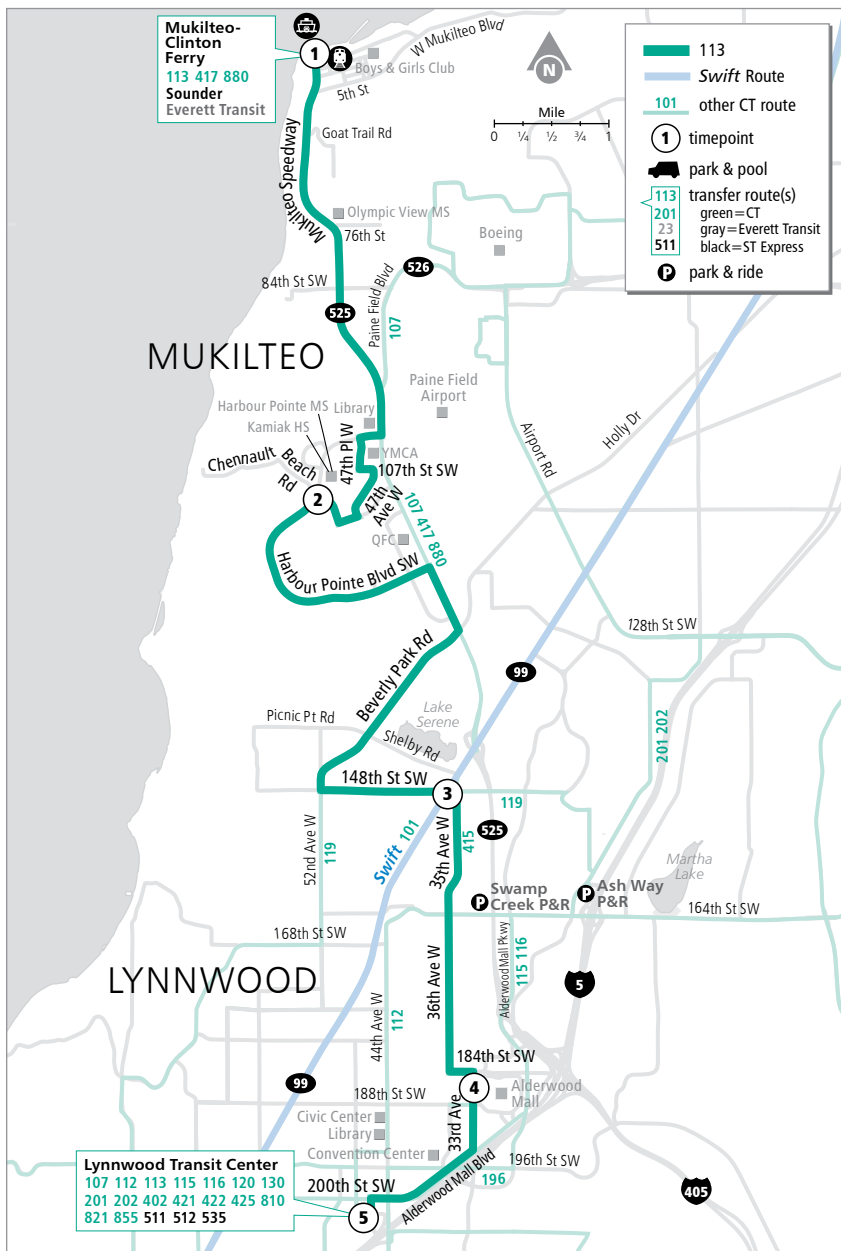

Route 113

Mukilteo – Lynnwood

❄ When snow/ice impact bus service, see page 224 for snow route maps.

Route 113

Weekdays

To Lynnwood Transit Center

| Hwy 525 & Front St | Harbour Pt Blvd & Chennault Beach Rd | Hwy 99 & 148th SW | Alderwood Mall | Lynnwood Transit Center |
|-----------------------|--|----------------------|----------------|----------------------------|
| 1 | 2 | 3 | 4 | 5 |
| 5:40 | 5:52 | 6:05 | 6:15 | 6:21 |
| 6:25 | 6:37 | 6:50 | 7:02 | 7:10 |
| 6:55 | 7:07 | 7:20 | 7:32 | 7:40 |
| 7:25 | 7:38 | 7:53 | 8:04 | 8:13 |
| 7:55 | 8:08 | 8:23 | 8:34 | 8:43 |
| 8:25 | 8:38 | 8:53 | 9:04 | 9:13 |
| 8:55 | 9:07 | 9:19 | 9:30 | 9:39 |
| 9:25 | 9:36 | 9:48 | 9:59 | 10:08 |
| 9:55 | 10:06 | 10:18 | 10:30 | 10:39 |
| 10:25 | 10:36 | 10:48 | 11:00 | 11:08 |
| 10:55 | 11:06 | 11:18 | 11:30 | 11:38 |
| 11:25 | 11:36 | 11:48 | 12:00 | 12:08 |
| 11:55 | 12:06 | 12:18 | 12:30 | 12:38 |
| 12:25 | 12:36 | 12:48 | 12:59 | 1:09 |
| 12:55 | 1:07 | 1:22 | 1:33 | 1:43 |
| 1:25 | 1:38 | 1:53 | 2:04 | 2:14 |
| 1:55 | 2:08 | 2:23 | 2:34 | 2:44 |
| 2:25 | 2:38 | 2:53 | 3:04 | 3:14 |
| 2:55 | 3:09 | 3:28 | 3:39 | 3:49 |
| 3:25 | 3:39 | 3:58 | 4:09 | 4:19 |
| 3:55 | 4:09 | 4:28 | 4:39 | 4:49 |
| 4:25 | 4:39 | 4:58 | 5:10 | 5:21 |
| 4:55 | 5:08 | 5:22 | 5:34 | 5:45 |
| 5:25 | 5:38 | 5:52 | 6:04 | 6:15 |
| 5:55 | 6:08 | 6:22 | 6:33 | 6:44 |
| 6:25 | 6:37 | 6:50 | 6:59 | 7:10 |
| 6:55 | 7:06 | 7:19 | 7:28 | 7:39 |
| 7:25 | 7:36 | 7:49 | 7:58 | 8:08 |
| 7:55 | 8:06 | 8:19 | 8:28 | 8:38 |
| 8:55 | 9:06 | 9:19 | 9:28 | 9:38 |
| 9:55 | 10:06 | 10:19 | 10:28 | 10:38 |