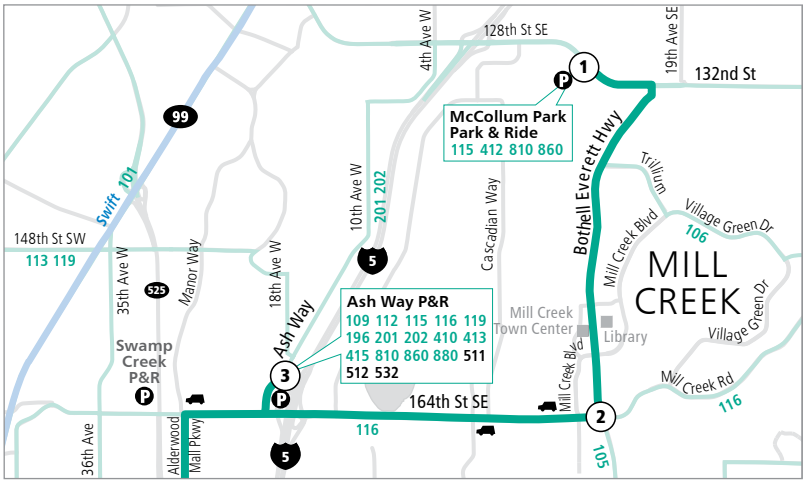

Route 115

McCullum Park Park & Ride – Aurora Village

Continued on the right

Continued on the left

	115
	Swift Route
	101 other CT route
	timepoint
	park & pool
	transfer route(s)
	green=CT
	black=ST Express
	Everett Transit
	park & ride

❄️ When snow/ice impact bus service, see page 224 for snow route maps.

Route 115

Weekdays

To Aurora Village Transit Center

McCollum Park P&R Bay 1	Hwy 527 & 164th SE	Ash Way P&R Bay 2	Alderwood Mall Pkwy & 184th St	Lynnwood Transit Center Bay C2	Edmonds Comm College Bay 2	212th & 84th W	Aurora Village Transit Center
1	2	3	4	5	6	7	8
5:25	5:33	5:41	5:47	5:55	6:00	6:06	6:17
5:57	6:05	6:13	6:19	6:28	6:34	6:40	6:53
6:27	6:35	6:43	6:50	6:59	7:06	7:12	7:25
6:57	7:05	7:14	7:21	7:30	7:37	7:43	7:56
7:27	7:35	7:44	7:51	8:00	8:07	8:13	8:26
7:57	8:05	8:14	8:21	8:30	8:38	8:44	8:57
8:27	8:35	8:43	8:50	9:00	9:08	9:14	9:26
8:57	9:05	9:13	9:20	9:30	9:37	9:43	9:55
9:26	9:34	9:42	9:49	9:59	10:06	10:12	10:23
9:56	10:04	10:12	10:19	10:29	10:36	10:42	10:53
10:27	10:35	10:43	10:50	11:00	11:07	11:13	11:25
10:54	11:02	11:10	11:17	11:27	11:34	11:41	11:53
11:24	11:32	11:40	11:47	11:58	12:05	12:12	12:24
11:54	12:02	12:10	12:18	12:29	12:36	12:43	12:55
12:23	12:31	12:39	12:47	12:58	1:05	1:12	1:24
12:53	1:01	1:09	1:17	1:28	1:35	1:43	1:56
1:23	1:31	1:39	1:48	1:59	2:06	2:14	2:27
1:52	2:00	2:08	2:17	2:28	2:35	2:43	2:56
2:21	2:29	2:37	2:46	2:58	3:05	3:13	3:26
2:51	2:59	3:07	3:16	3:28	3:35	3:43	3:56
3:21	3:30	3:38	3:48	4:00	4:09	4:17	4:31
3:51	4:00	4:10	4:20	4:32	4:41	4:49	5:03
4:20	4:29	4:39	4:49	5:01	5:10	5:18	5:32
4:51	5:01	5:11	5:21	5:33	5:41	5:47	6:01
5:22	5:32	5:42	5:52	6:04	6:11	6:17	6:31
5:52	6:02	6:10	6:20	6:32	6:39	6:45	6:58
6:28	6:36	6:44	6:54	7:05	7:12	7:18	7:31
7:00	7:07	7:15	7:22	7:33	7:40	7:46	7:58
7:30	7:37	7:45	7:52	8:03	8:10	8:16	8:28
8:15	8:22	8:30	8:37	8:47	8:53	8:59	9:11
9:15	9:22	9:30	9:37	9:46	9:52	9:58	10:09
10:15	10:22	10:30	10:37	10:46	10:52	10:58	11:09