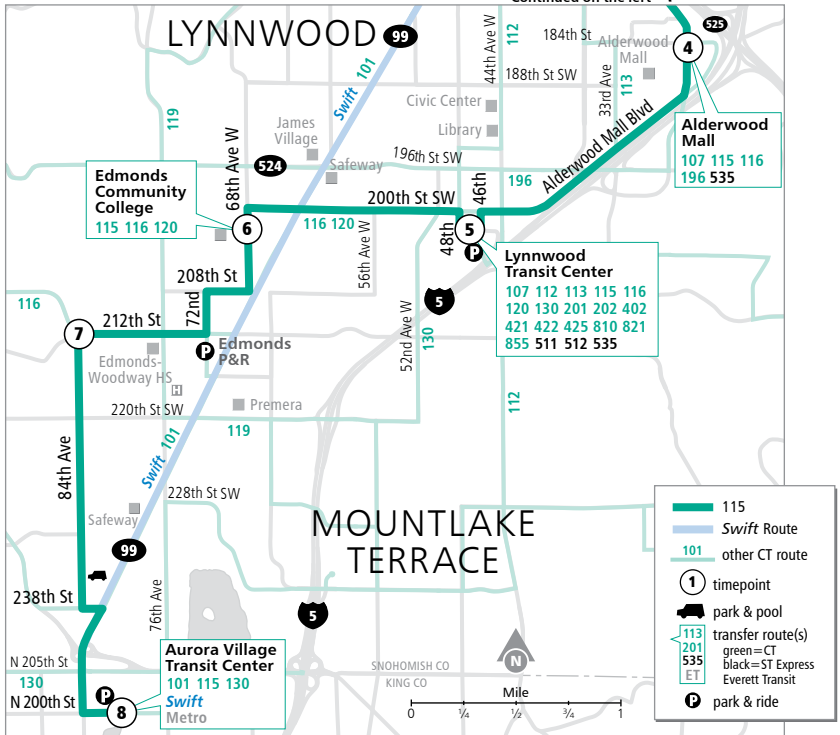

Route 115

McCullum Park Park & Ride – Aurora Village

Continued on the right

Continued on the left

	115
	Swift Route
	101 other CT route
	timepoint
	park & pool
	transfer route(s)
	green=CT
	black=ST Express
	Everett Transit
	park & ride

❄️ When snow/ice impact bus service, see page 224 for snow route maps.

Route 115

Weekdays

To Aurora Village Transit Center

McCollum Park P&R Bay 1	Hwy 527 & 164th SE	Ash Way P&R Bay 2	Alderwood Mall Pkwy & 184th St	Lynnwood Transit Center Bay C2	Edmonds Comm College Bay 2	212th & 84th W	Aurora Village Transit Center
1	2	3	4	5	6	7	8
5:25	5:33	5:41	5:47	5:55	6:00	6:06	6:17
5:57	6:05	6:13	6:19	6:28	6:34	6:40	6:53
6:27	6:35	6:43	6:50	6:59	7:06	7:12	7:25
6:57	7:05	7:14	7:21	7:30	7:37	7:43	7:56
7:27	7:35	7:44	7:51	8:00	8:07	8:13	8:26
7:57	8:05	8:14	8:21	8:30	8:38	8:44	8:57
8:27	8:35	8:43	8:50	9:00	9:08	9:14	9:26
8:57	9:05	9:13	9:20	9:30	9:37	9:43	9:55
9:26	9:34	9:42	9:49	9:59	10:06	10:12	10:23
9:56	10:04	10:12	10:19	10:29	10:36	10:42	10:53
10:27	10:35	10:43	10:50	11:00	11:07	11:13	11:25
10:54	11:02	11:10	11:17	11:27	11:34	11:41	11:53
11:24	11:32	11:40	11:47	11:58	12:05	12:12	12:24
11:54	12:02	12:10	12:18	12:29	12:36	12:43	12:55
12:23	12:31	12:39	12:47	12:58	1:05	1:12	1:24
12:53	1:01	1:09	1:17	1:28	1:35	1:43	1:56
1:23	1:31	1:39	1:48	1:59	2:06	2:14	2:27
1:52	2:00	2:08	2:17	2:28	2:35	2:43	2:56
2:21	2:29	2:37	2:46	2:58	3:05	3:13	3:26
2:51	2:59	3:07	3:16	3:28	3:35	3:43	3:56
3:21	3:30	3:38	3:48	4:00	4:09	4:17	4:31
3:51	4:00	4:10	4:20	4:32	4:41	4:49	5:03
4:20	4:29	4:39	4:49	5:01	5:10	5:18	5:32
4:51	5:01	5:11	5:21	5:33	5:41	5:47	6:01
5:22	5:32	5:42	5:52	6:04	6:11	6:17	6:31
5:52	6:02	6:10	6:20	6:32	6:39	6:45	6:58
6:28	6:36	6:44	6:54	7:05	7:12	7:18	7:31
7:00	7:07	7:15	7:22	7:33	7:40	7:46	7:58
7:30	7:37	7:45	7:52	8:03	8:10	8:16	8:28
8:15	8:22	8:30	8:37	8:47	8:53	8:59	9:11
9:15	9:22	9:30	9:37	9:46	9:52	9:58	10:09
10:15	10:22	10:30	10:37	10:46	10:52	10:58	11:09