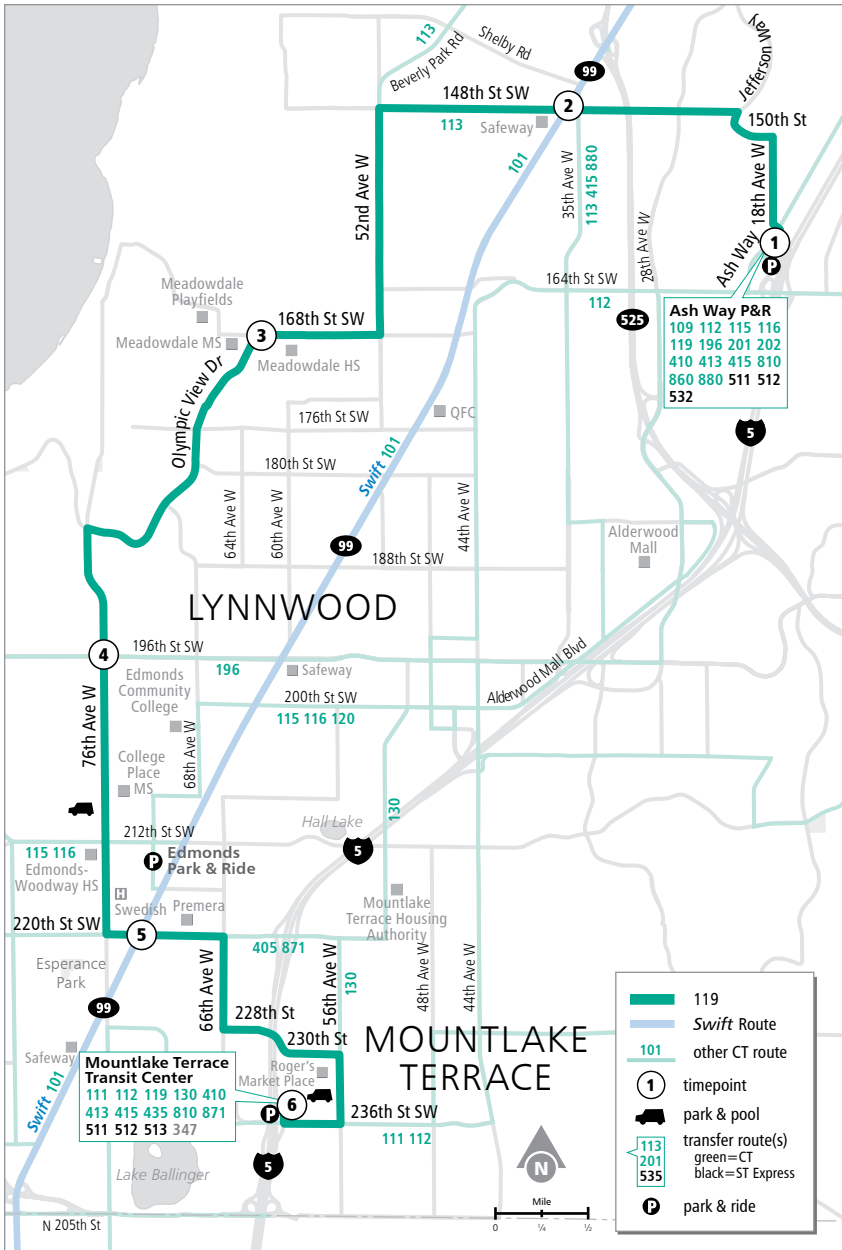

Route 119

Ash Way Park & Ride – Mountlake Terrace

❄ When snow/ice impact bus service, see page 224 for snow route maps.

Route 119

Weekdays

To Mountlake Terrace

Ash Way P&R Bay 2	Hwy 99 & 148th SW	168th SW & Olympic View Dr	196th & 76th	Hwy 99 & 220th SW	Mountlake Terrace Transit Center
1	2	3	4	5	6
5:40	5:46	5:52	5:58	6:04	6:13
6:09	6:15	6:21	6:27	6:33	6:43
6:40	6:47	6:53	7:00	7:06	7:16
7:10	7:17	7:23	7:30	7:37	7:47
7:40	7:47	7:53	8:00	8:07	8:17
8:10	8:17	8:24	8:32	8:39	8:49
8:40	8:47	8:54	9:02	9:09	9:19
9:10	9:17	9:23	9:30	9:37	9:47
9:40	9:47	9:53	10:00	10:07	10:17
10:10	10:17	10:23	10:30	10:37	10:47
10:40	10:47	10:53	11:00	11:07	11:17
11:10	11:17	11:23	11:30	11:37	11:47
11:40	11:47	11:53	12:00	12:07	12:17
12:10	12:17	12:23	12:30	12:37	12:47
12:40	12:47	12:53	1:00	1:07	1:17
1:10	1:17	1:23	1:30	1:37	1:47
1:40	1:47	1:54	2:01	2:08	2:18
2:12	2:19	2:26	2:33	2:40	2:50
2:42	2:49	2:56	3:03	3:10	3:20
3:12	3:19	3:26	3:33	3:40	3:50
3:42	3:49	3:56	4:03	4:11	4:23
4:12	4:19	4:26	4:33	4:41	4:53
4:42	4:49	4:56	5:03	5:11	5:23
5:12	5:19	5:26	5:33	5:41	5:53
5:42	5:49	5:56	6:03	6:11	6:23
6:12	6:19	6:26	6:33	6:39	6:50
6:42	6:49	6:56	7:03	7:09	7:20
7:40	7:46	7:53	8:00	8:06	8:17
8:40	8:46	8:53	9:00	9:06	9:17