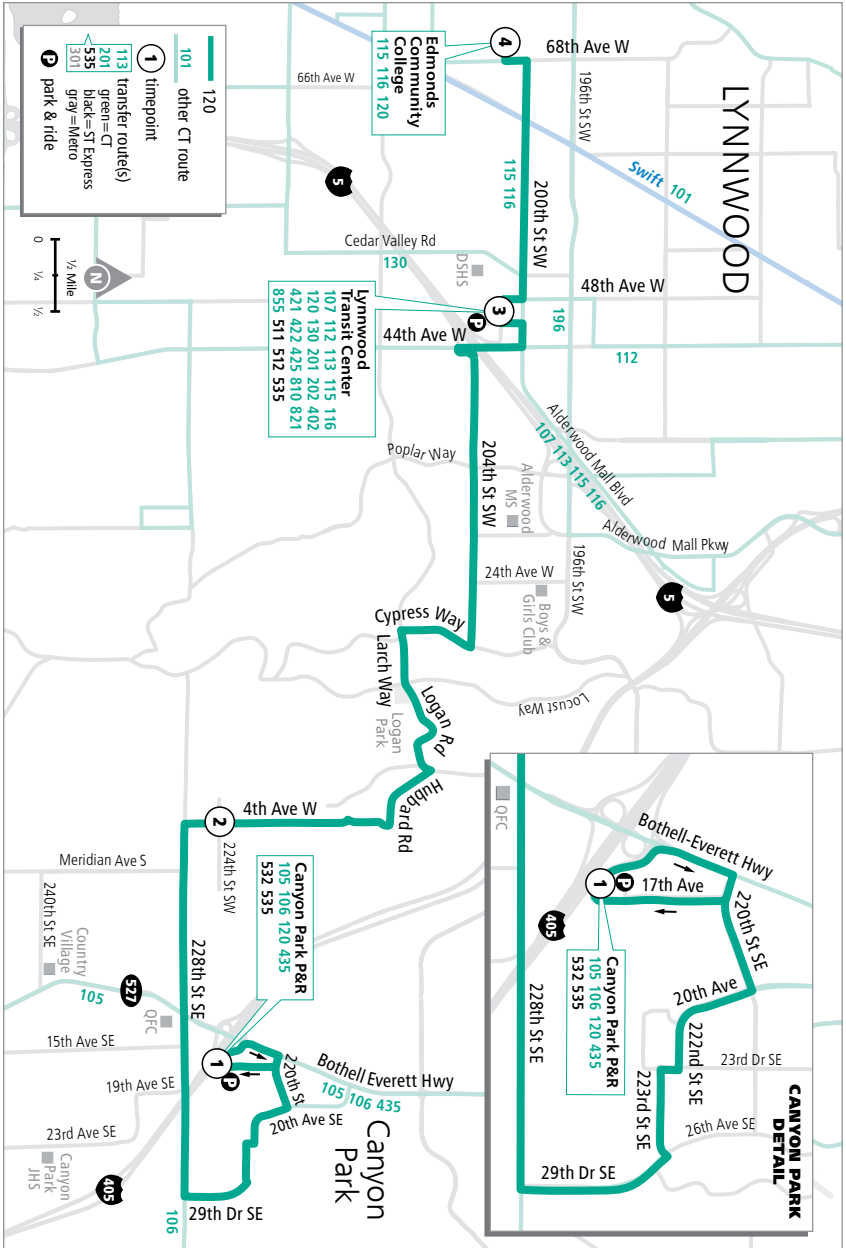

Canyon Park – Edmonds Community College

☃ When snow/ice impact bus service, see page 224 for snow route maps.

Route

120

Weekdays

To Edmonds Community College

Canyon Park P&R Bay 1	4th Ave W & 224th St SW	Lynnwood Transit Center Bay C1	Edmonds Community College
1	2	3	4
5:15	5:27	5:44	5:50
6:17	6:29	6:47	6:55
6:45	6:59	7:17	7:25
7:15	7:29	7:47	7:55
7:47	8:01	8:18	8:26
8:18	8:30	8:47	8:55
8:48	9:00	9:17	9:24
9:18	9:30	9:47	9:54
9:48	10:00	10:17	10:24
10:18	10:30	10:47	10:54
10:48	11:00	11:17	11:24
11:18	11:30	11:47	11:55
11:48	12:00	12:17	12:25
12:18	12:30	12:47	12:55
12:48	1:00	1:17	1:25
1:18	1:30	1:47	1:55
1:48	2:00	2:17	2:25
2:18	2:30	2:47	2:55
2:48	3:00	3:17	3:25
3:16	3:28	3:48	3:56
3:46	3:59	4:19	4:27
4:14	4:27	4:47	4:55
4:44	4:57	5:17	5:25
5:14	5:27	5:47	5:54
5:45	5:58	6:18	6:25
6:20	6:33	6:50	6:57
7:21	7:33	7:50	7:57
8:21	8:33	8:50	8:57
9:21	9:33	9:50	9:57

Bold - PM trip

Route 120

Weekdays

To Canyon Park

Edmonds Community College Bay 4	Lynnwood Transit Center Bay B1	4th Ave W & 224th St SW	Canyon Park P&R
4	3	2	1
5:51	6:01	6:14	6:25
6:45	6:55	7:08	7:21
7:18	7:28	7:41	7:54
7:45	7:55	8:08	8:21
8:10	8:20	8:33	8:46
8:39	8:49	9:03	9:16
9:10	9:20	9:34	9:47
9:39	9:49	10:03	10:16
10:10	10:20	10:34	10:47
10:39	10:49	11:03	11:16
11:10	11:20	11:34	11:47
11:39	11:50	12:04	12:17
12:09	12:20	12:34	12:47
12:39	12:50	1:04	1:17
1:09	1:20	1:34	1:47
1:39	1:50	2:04	2:20
2:09	2:20	2:35	2:51
2:39	2:50	3:06	3:23
3:09	3:20	3:37	3:54
3:39	3:50	4:07	4:25
4:08	4:19	4:37	4:55
4:42	4:54	5:11	5:28
5:12	5:24	5:41	5:58
6:11	6:21	6:37	6:50
7:08	7:20	7:34	7:47
8:08	8:20	8:34	8:47
9:08	9:20	9:34	9:47
10:10	10:22	10:36	10:49