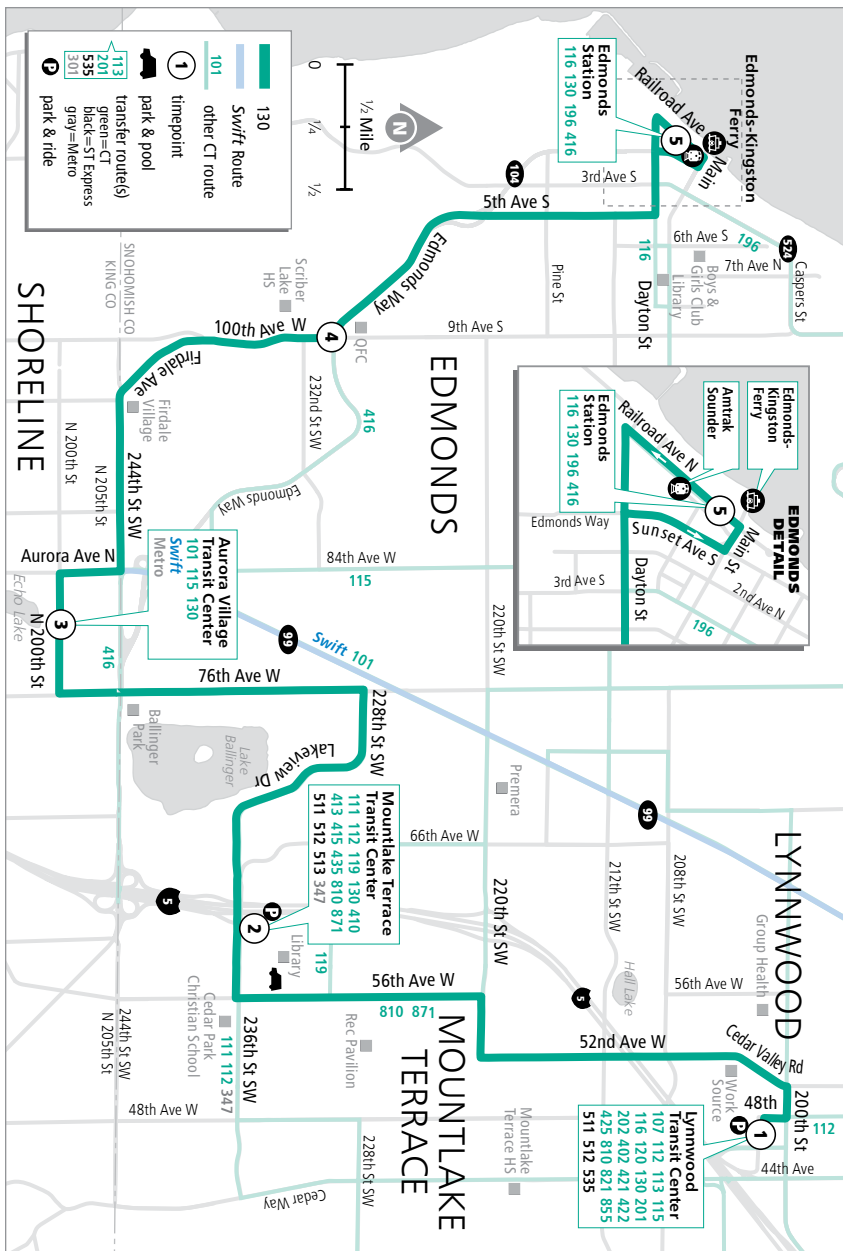

Route 130

Edmonds – Lynnwood

❄ When snow/ice impact bus service, see page 224 for snow route maps.

Route 130

Weekdays

To Edmonds

Lynnwood Transit Center Bay C4	Mountlake Terrace Transit Center Bay 3	Aurora Village Transit Center Bay 5	100th W & Edmonds Way	Edmonds Station
1	2	3	4	5
5:30	5:41	5:51	5:59	6:06
6:00	6:11	6:21	6:29	6:36
6:30	6:41	6:51	6:59	7:06
7:00	7:11	7:21	7:29	7:36
7:35	7:46	7:56	8:04	8:11
8:10	8:21	8:31	8:39	8:46
8:40	8:51	9:01	9:09	9:16
9:10	9:21	9:31	9:39	9:46
9:40	9:51	10:01	10:09	10:16
10:10	10:21	10:31	10:39	10:46
10:40	10:51	11:01	11:09	11:16
11:10	11:21	11:31	11:39	11:46
11:40	11:51	12:01	12:09	12:16
12:10	12:21	12:31	12:39	12:46
12:40	12:51	1:01	1:10	1:19
1:10	1:21	1:31	1:40	1:49
1:40	1:51	2:01	2:10	2:19
2:05	2:16	2:26	2:35	2:44
2:34	2:45	2:55	3:04	3:13
3:04	3:15	3:25	3:34	3:43
3:34	3:45	3:55	4:04	4:13
4:04	4:15	4:25	4:34	4:43
4:33	4:44	4:54	5:03	5:12
5:04	5:15	5:25	5:34	5:43
5:33	5:44	5:54	6:03	6:12
6:10	6:21	6:30	6:39	6:48
6:45	6:56	7:05	7:13	7:20
7:15	7:26	7:35	7:43	7:50
8:15	8:26	8:35	8:43	8:50
9:15	9:26	9:35	9:43	9:50