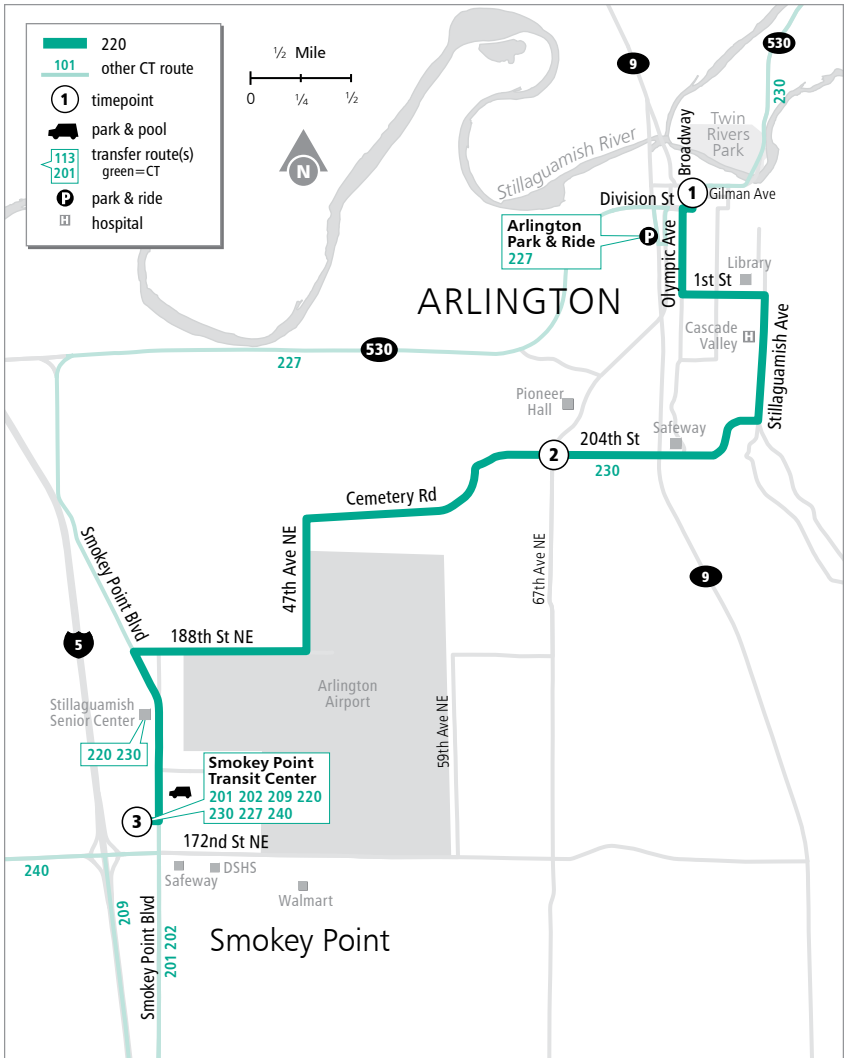

Route 220

Arlington – Smokey Point

❄ When snow/ice impact bus service, see page 224 for snow route maps.

Route 220

Weekdays To Smokey Point

	Broadway & Gilman	204th NE & 67th NE	Smokey Point Transit Center
	1	2	3
220	5:44	5:54	6:07
220	6:44	6:54	7:07
220	7:47	7:57	8:10
230*	8:16	8:27	8:40
220	8:47	8:57	9:10
220	9:47	9:57	10:10
220	10:47	10:57	11:10
220	11:46	11:56	12:10
220	12:46	12:56	1:10
220	1:45	1:55	2:09
220	2:44	2:54	3:08
220	3:43	3:53	4:07
220	4:53	5:03	5:16
220	5:52	6:02	6:15
220	6:54	7:03	7:16
230*	7:43	7:54	8:07

Weekdays To Arlington

	Smokey Point Transit Center Bay 2	204th NE & 67th NE	Broadway & Gilman
	3	2	1
230*	6:11	6:20	6:35
220	7:23	7:31	7:45
220	8:23	8:31	8:45
220	9:23	9:31	9:45
220	10:22	10:30	10:45
220	11:21	11:29	11:44
220	12:21	12:29	12:44
220	1:20	1:28	1:43
220	2:19	2:27	2:42
220	3:18	3:26	3:41
220	4:28	4:36	4:51
230*	5:02	5:11	5:26
220	5:28	5:36	5:50
220	6:30	6:38	6:52
220	7:28	7:36	7:50
220	8:20	8:28	8:42

* Route 230 trips start and end in Darrington.

E - Estimated time: Bus may leave earlier than shown

Bold - PM trip

Route 220

Saturday To Smokey Point		
Broadway & Gilman	204th NE & 67th NE	Smokey Point Transit Center
1	2	3
6:09	6:17	6:31
7:09	7:17	7:31
8:09	8:17	8:31
9:09	9:17	9:31
10:09	10:17	10:31
11:09	11:17	11:31
12:09	12:17	12:31
1:09	1:17	1:31
2:10	2:18	2:32
3:10	3:18	3:32
4:10	4:18	4:32
5:10	5:18	5:32
6:12	6:20	6:34
7:10	7:18	7:32

Saturday To Arlington		
Smokey Point Transit Center Bay 2	204th NE & 67th NE	Broadway & Gilman
3	2	1
6:45	6:54	7:07
7:45	7:54	8:07
8:45	8:54	9:07
9:45	9:54	10:07
10:45	10:54	11:07
11:45	11:54	12:07
12:45	12:54	1:07
1:46	1:55	2:08
2:46	2:55	3:08
3:46	3:55	4:08
4:46	4:55	5:08
5:48	5:57	6:10
6:46	6:55	7:08
7:43	7:52	8:05