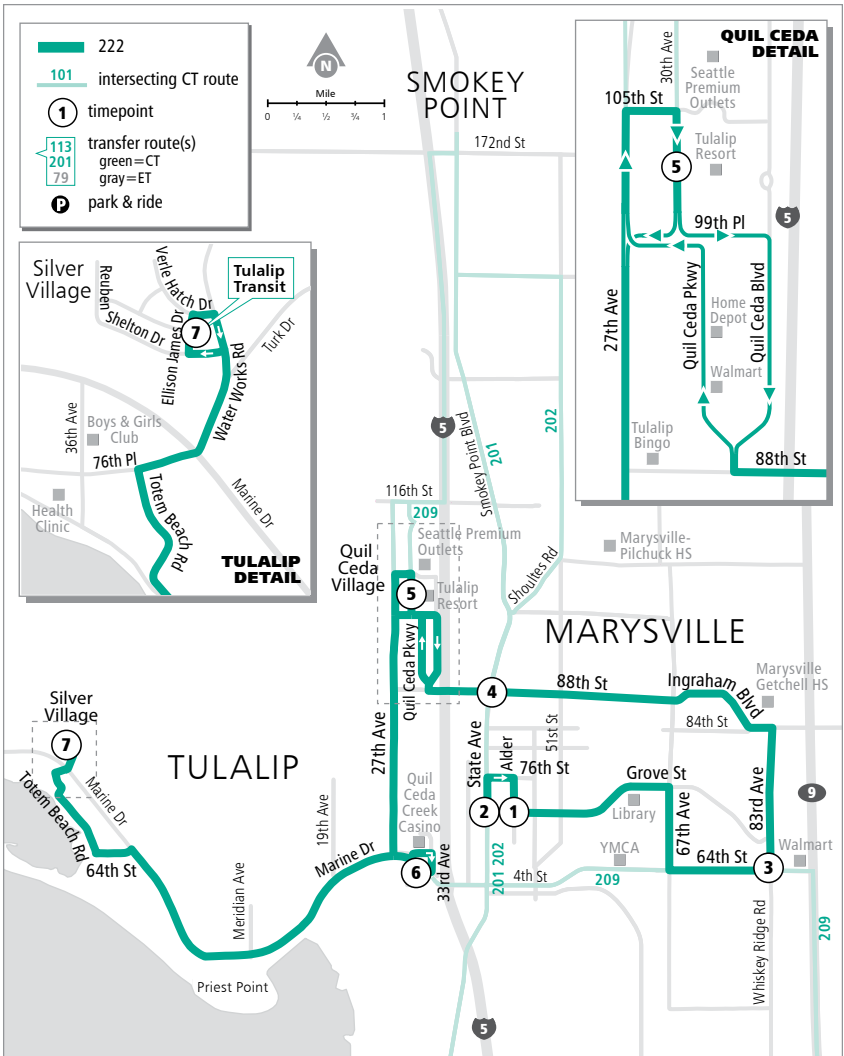

Marysville – Tulalip

❄️ When snow/ice impact bus service, see page 224 for snow route maps.