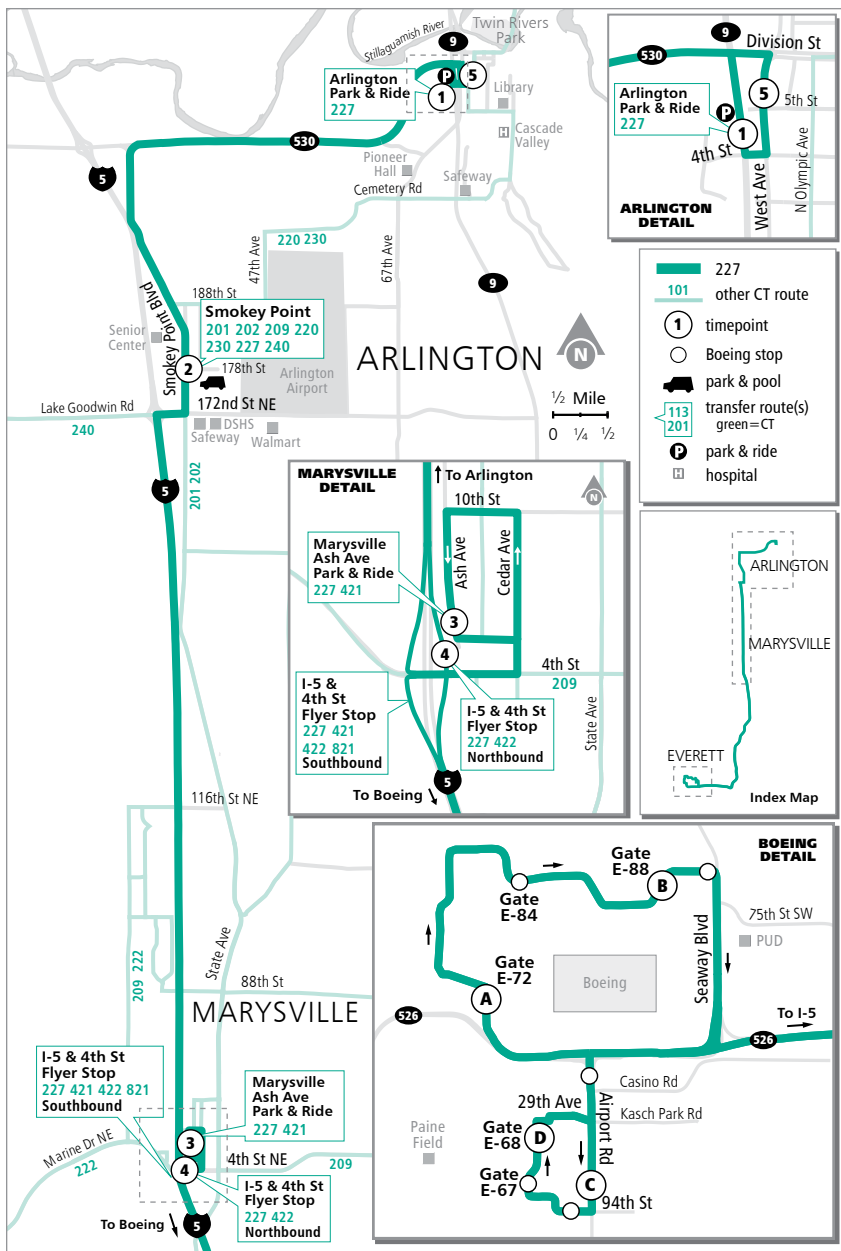

# Route 227

Arlington – Boeing

❄️ When snow/ice impact bus service, see page 224 for snow route maps.

# Route 227

**Weekdays**

**To Boeing**

Arlington P&R	Smokey Point Community Church	Marysville Ash Ave P&R	Boeing Gate E-72	Boeing Gate E-88	Airport Rd & 94th SW	Boeing Gate E-68
<b>1</b>	<b>2</b>	<b>3</b>	<b>A</b>	<b>B</b>	<b>C</b>	<b>D</b>
4:39 5:45	4:50 5:56	5:03 6:09	5:22 E 6:28 E	5:27 E 6:33 E	5:32 E 6:38 E	5:34 E 6:40 E

**Weekdays**

**To Arlington**

Airport Rd & 94th SW	Boeing Gate E-68	Boeing Gate E-72	Boeing Gate E-88	I-5 & 4th St Flyer Stop	Smokey Point Community Church	Arlington P&R	West Ave & 5th St
<b>C</b>	<b>D</b>	<b>A</b>	<b>B</b>	<b>4</b>	<b>2</b>	<b>1</b>	<b>5</b>
<b>2:39</b> <b>3:37</b>	<b>2:41</b> <b>3:39</b>	<b>2:46</b> <b>3:44</b>	<b>2:51</b> <b>3:49</b>	<b>3:22 E</b> <b>4:20 E</b>	<b>3:35 E</b> <b>4:33 E</b>	<b>3:44 E</b> <b>4:42 E</b>	<b>3:45 E</b> <b>4:43 E</b>

E - Estimated time: Bus may leave earlier than shown

**Bold** - PM trip