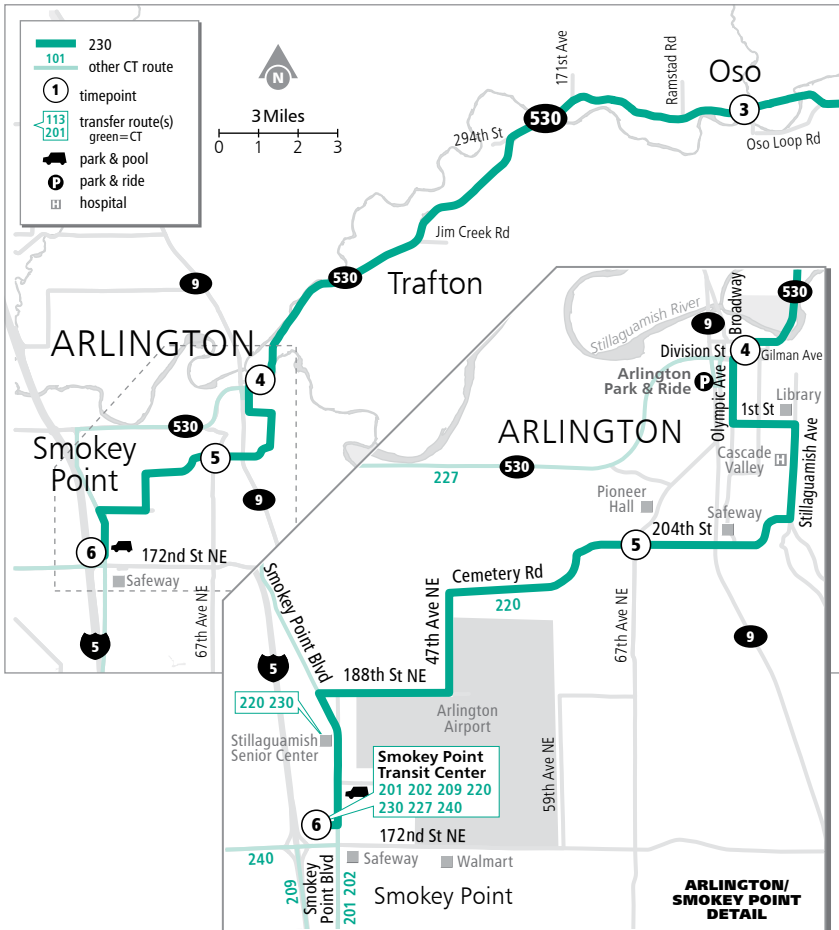

Route 230

Darrington – Smokey Point

Weekdays

To Smokey Point

Darrington & Givens	Hwy 530 & Swede Heaven Rd	Hwy 530 & Oso Loop Rd	Broadway & Gilman	204th NE & 67th NE	Smokey Point Transit Center
1	2	3	4	5	6
7:33 7:00	7:43 7:10	7:57 7:24	8:16 7:43	8:27 7:54	8:40 8:07

Bold - PM trip

❄️ When snow/ice impact bus service, see page 224 for snow route maps.

Route 230

Weekdays

To Darrington

Smokey Point Transit Center Bay 2	204th NE & 67th NE	Broadway & Gilman	Hwy 530 & Oso Loop Rd	Hwy 530 & Swede Heaven Rd	Darrington & Givens
6	5	4	3	2	1
6:11 5:02	6:20 5:11	6:35 5:26	6:51 5:43	7:04 5:57	7:16 6:11

Bold - PM trip