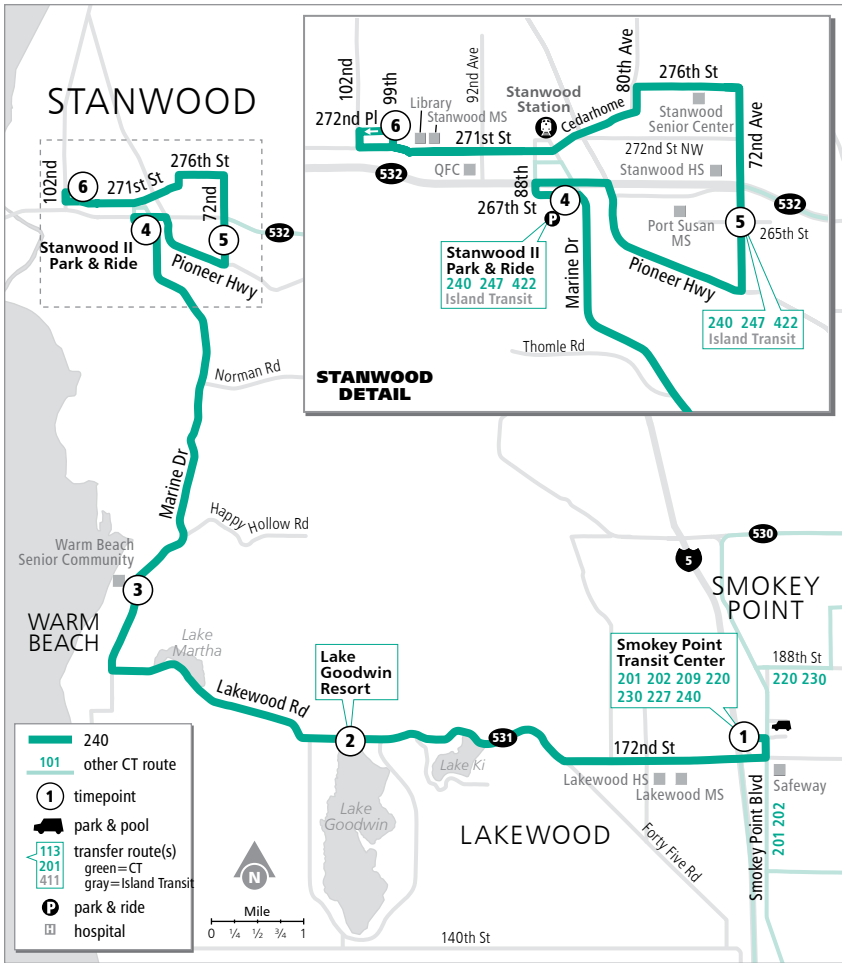

Route 240

Stanwood – Smokey Point

❄️ When snow/ice impact bus service, see page 224 for snow route maps.

Route 240

Weekdays

To Stanwood

Smokey Point Transit Center Bay 2	Lake Goodwin Resort	Warm Beach	Stanwood II Park & Ride	72nd Ave & 265th St	272nd Pl & 99th Ave
1	2	3	4	5	6
5:20	5:32	5:41	5:47	5:51	6:03
6:26	6:39	6:48	6:55	7:00	7:13
7:20	7:34	7:43	7:50	7:55	8:07
8:23	8:37	8:46	8:53	8:58	9:10
9:23	9:37	9:46	9:53	9:58	10:10
10:20	10:34	10:43	10:50	10:55	11:07
11:17	11:31	11:40	11:47	11:52	12:04
12:17	12:31	12:40	12:47	12:52	1:05
1:17	1:31	1:41	1:48	1:53	2:07
2:17	2:32	2:42	2:49	2:54	3:08
3:17	3:32	3:42	3:50	3:55	4:10
4:26	4:41	4:51	4:58	5:03	5:16
5:28	5:43	5:53	6:00	6:05	6:18
6:30	6:44	6:54	7:01	7:06	7:17
7:28	7:41	7:50	7:56	8:01	8:12

Weekdays

To Smokey Point

272nd Pl & 99th Ave	72nd Ave & 265th St	Stanwood II Park & Ride	Warm Beach	Lake Goodwin Resort	Smokey Point Transit Center
6	5	4	3	2	1
5:12	5:22	5:26	5:31	5:40	5:55
6:23	6:33	6:37	6:42	6:51	7:07
7:24	7:34	7:39	7:44	7:54	8:10
8:23	8:34	8:39	8:44	8:54	9:10
9:24	9:35	9:39	9:44	9:54	10:10
10:22	10:33	10:37	10:42	10:52	11:08
11:20	11:31	11:35	11:40	11:50	12:06
12:20	12:31	12:35	12:40	12:50	1:06
1:21	1:32	1:36	1:41	1:51	2:08
2:14	2:26	2:32	2:38	2:49	3:08
3:15	3:28	3:33	3:39	3:50	4:08
4:25	4:37	4:42	4:47	4:58	5:16
5:23	5:35	5:40	5:45	5:55	6:12
6:28	6:39	6:43	6:48	6:57	7:13
7:27	7:37	7:41	7:46	7:55	8:11
8:25	8:35	8:39	8:44	8:53	9:09

Bold - PM trip

Route 240

Saturday

To Stanwood

Smokey Point Transit Center Bay 2	Lake Goodwin Resort	Warm Beach	Stanwood II Park & Ride	72nd Ave & 265th St	272nd Pl & 99th Ave
1	2	3	4	5	6
7:45	7:58	8:07	8:13	8:18	8:30
8:45	8:58	9:07	9:13	9:18	9:30
9:45	9:58	10:07	10:13	10:18	10:30
10:45	10:58	11:07	11:13	11:18	11:30
11:45	11:58	12:07	12:13	12:18	12:30
12:45	12:58	1:07	1:13	1:18	1:30
1:46	1:59	2:09	2:16	2:21	2:34
2:45	2:59	3:09	3:16	3:21	3:34
3:45	3:59	4:09	4:16	4:21	4:34
4:47	5:01	5:11	5:18	5:23	5:36
5:47	6:01	6:10	6:16	6:21	6:33
6:46	6:59	7:08	7:14	7:19	7:31