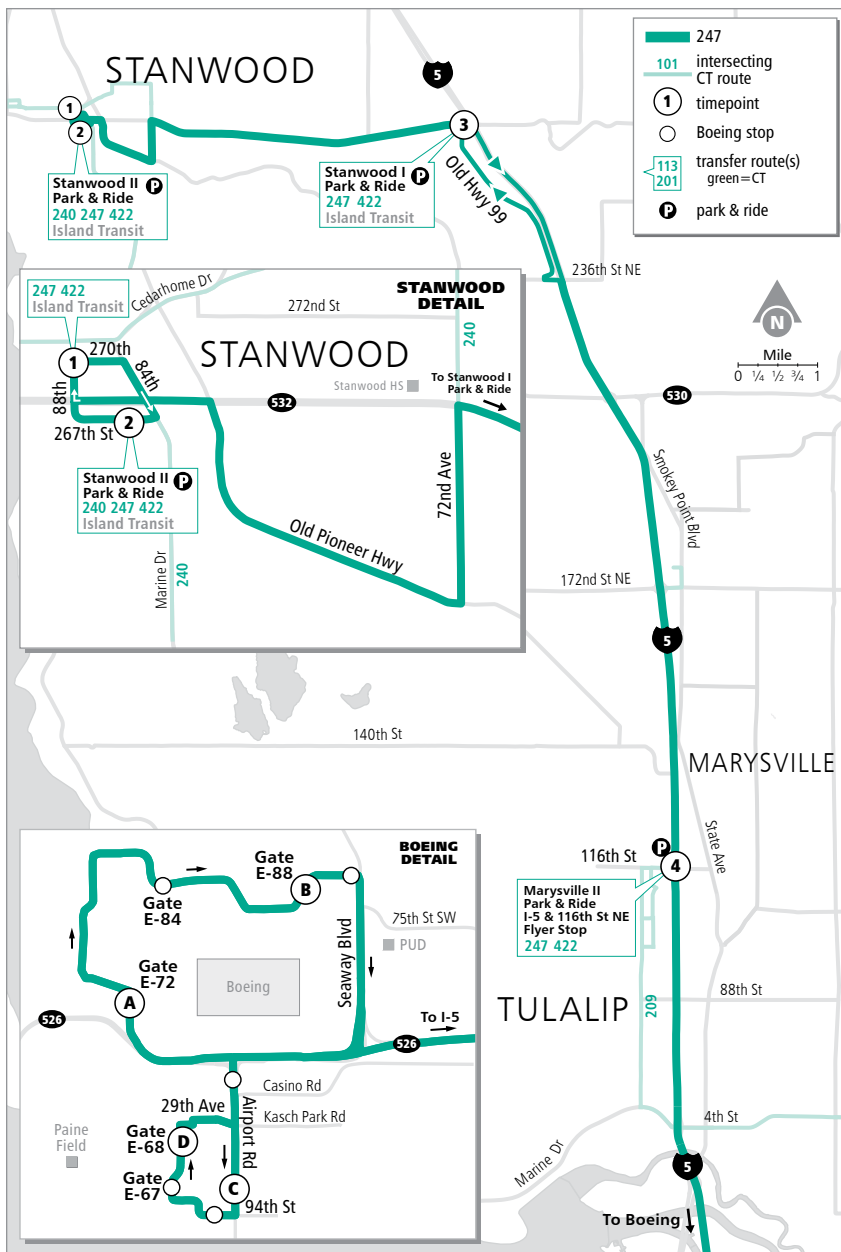

Route 247

Stanwood – Boeing

❄ When snow/ice impact bus service, see page 224 for snow route maps.

Route 247

Weekdays

To Boeing

88th NW & Stanwood II 270th NW	Stanwood II P&R	Stanwood I P&R	I-5 & 116th St Flyer Stop	Boeing Gate E-72	Boeing Gate E-88	Airport Rd & 94th SW	Boeing Gate E-68
1	2	3	4	A	B	C	D
4:37 5:45	4:39 5:47	4:51 5:57	5:03 6:09	5:23 E 6:33 E	5:28 E 6:38 E	5:33 E 6:43 E	5:35 E 6:45 E

Weekdays

To Stanwood

Airport Rd & 94th SW	Boeing Gate E68	Boeing Gate E72	Boeing Gate E-88	I-5 & 116th St Flyer Stop	Stanwood I P&R	88th NW & Stanwood II 270th NW	Stanwood II P&R
C	D	A	B	4	3	1	2
2:39 3:39	2:41 3:41	2:46 3:46	2:51 3:51	3:27 E 4:27 E	3:41 E 4:41 E	3:58 E 4:58 E	4:00 E 5:00 E

E - Estimated time: Bus may leave earlier than shown

Bold - PM trip