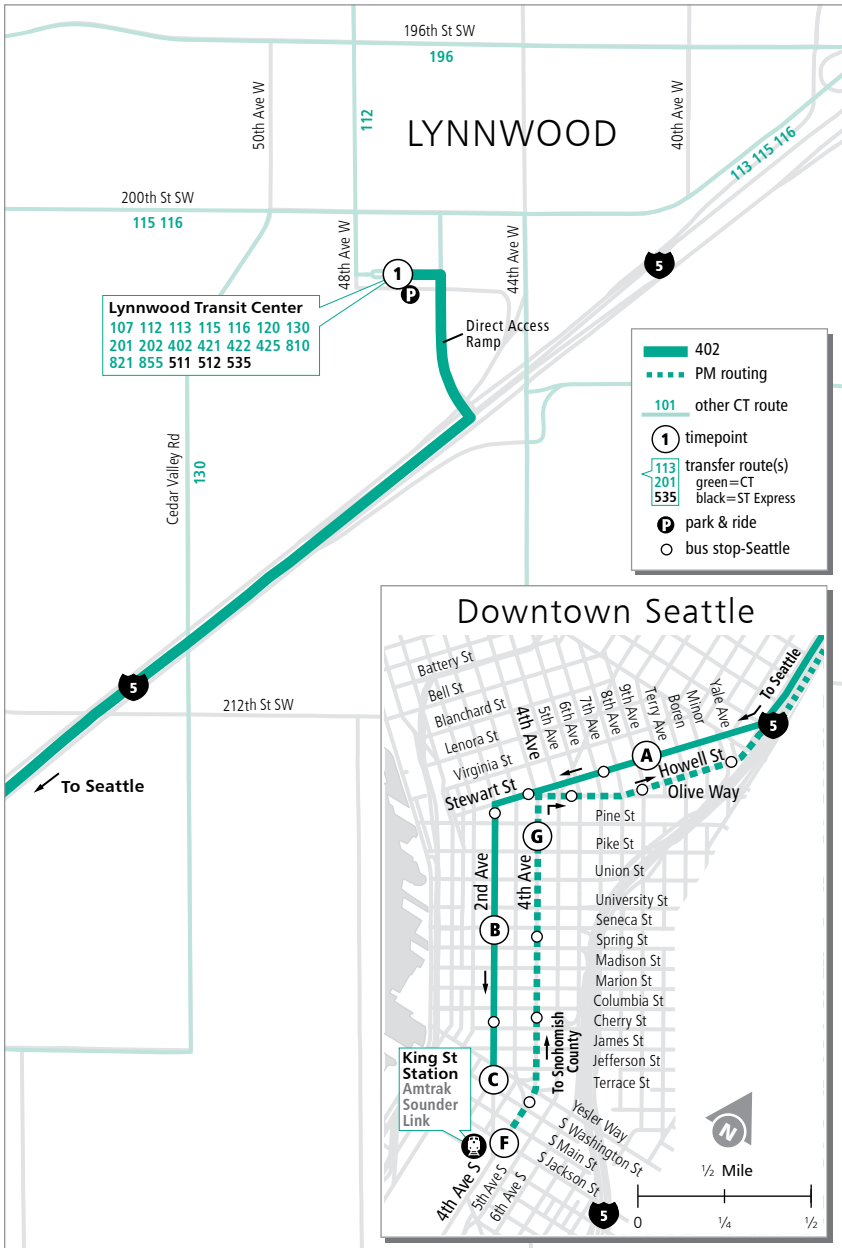

Route 402

Lynnwood Transit Center – Downtown Seattle

❄ When snow/ice impact bus service, see page 224 for snow route maps.

Route 402

Weekdays To Downtown Seattle

Lynnwood Transit Center Bay D5	Stewart & 9th	2nd & Seneca	2nd Ext S & Yesler
1	A	B	C
5:16	5:38 E	5:45 E	5:47 E
5:40	6:03 E	6:11 E	6:13 E
6:00	6:27 E	6:35 E	6:37 E
6:15	6:43 E	6:51 E	6:53 E
6:25	6:53 E	7:01 E	7:04 E
6:31	7:01 E	7:09 E	7:12 E
6:40	7:11 E	7:19 E	7:22 E
6:47	7:18 E	7:26 E	7:29 E
6:55	7:29 E	7:37 E	7:41 E
7:02	7:37 E	7:45 E	7:49 E
7:09	7:45 E	7:53 E	7:57 E
7:18	7:58 E	8:06 E	8:11 E
7:35	8:19 E	8:27 E	8:32 E
7:45	8:27 E	8:35 E	8:40 E
8:06	8:46 E	8:54 E	8:59 E
8:27	9:05 E	9:12 E	9:15 E

Weekdays To Lynnwood

4th & Jackson	4th & Pike	Lynnwood Transit Center
F	G	1
2:24	2:30	3:00 E
2:54	3:00	3:30 E
3:21	3:27	4:02 E
3:35	3:41	4:19 E
3:46	3:52	4:31 E
3:56	4:02	4:42 E
4:04	4:11	4:51 E
4:14	4:21	5:04 E
4:27	4:35	5:20 E
4:45	4:53	5:37 E
4:58	5:07	5:51 E
5:13	5:22	6:04 E
5:34	5:41	6:21 E
5:48	5:55	6:32 E
6:04	6:10	6:44 E
6:35	6:41	7:11 E

This route will not operate on select holidays. See inside front cover.

E - Estimated time: Bus may leave earlier than shown

Bold - PM trip