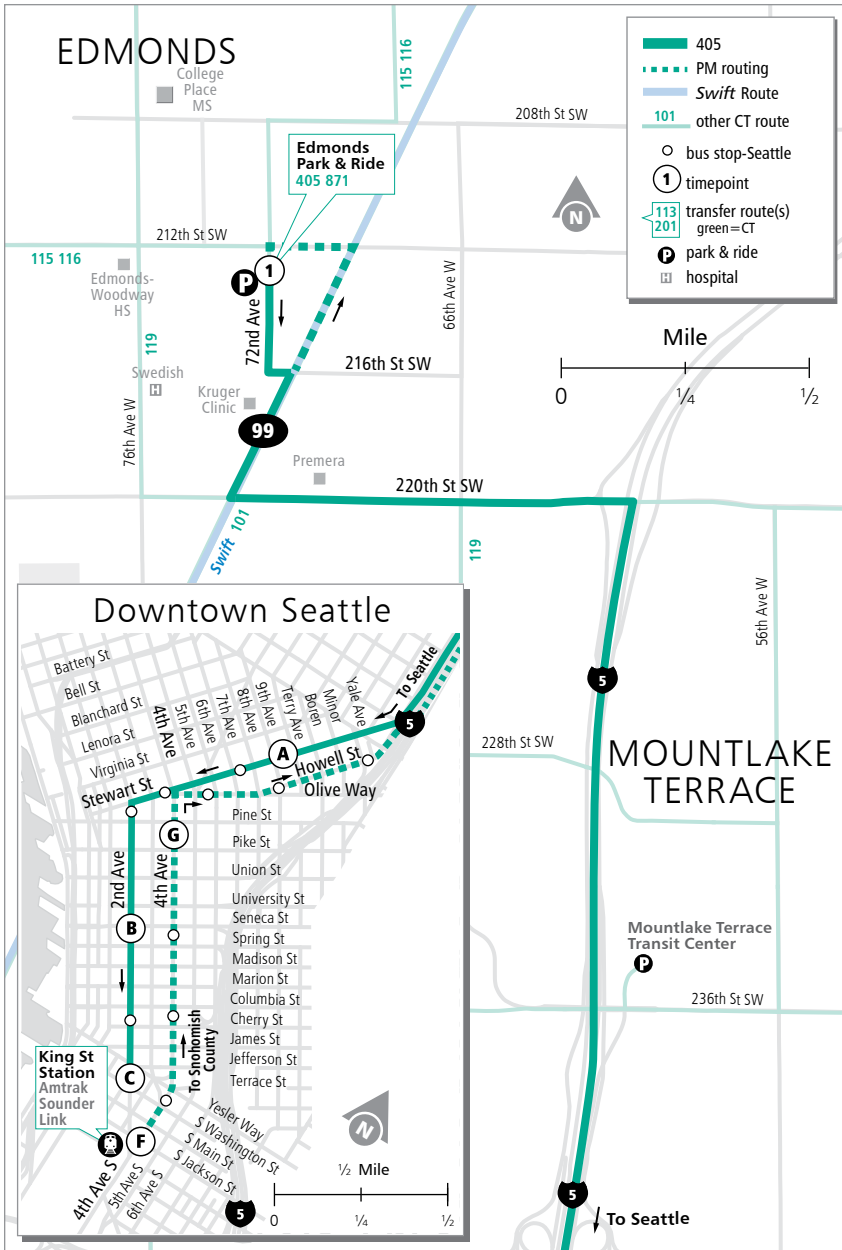

Route 405

Edmonds Park & Ride – Downtown Seattle

❄ When snow/ice impact bus service, see page 224 for snow route maps.

Route 405

Weekdays To Downtown Seattle

Edmonds P&R	Stewart & 9th	2nd & Seneca	2nd Ext S & Yesler
1	A	B	C
5:52	6:23 E	6:31 E	6:33 E
6:27	7:00 E	7:08 E	7:11 E
7:10	7:48 E	7:56 E	8:00 E
7:45	8:32 E	8:40 E	8:45 E

Weekdays To Edmonds P&R

4th & Jackson	4th & Pike	Edmonds P&R
F	G	1
3:14	3:20	4:00 E
3:45	3:51	4:36 E
4:17	4:24	5:13 E
4:48	4:56	5:46 E
5:17	5:26	6:13 E
5:55	6:02	6:42 E

This route will not operate on select holidays. See inside front cover.

E - Estimated time: Bus may leave earlier than shown

Bold - PM trip