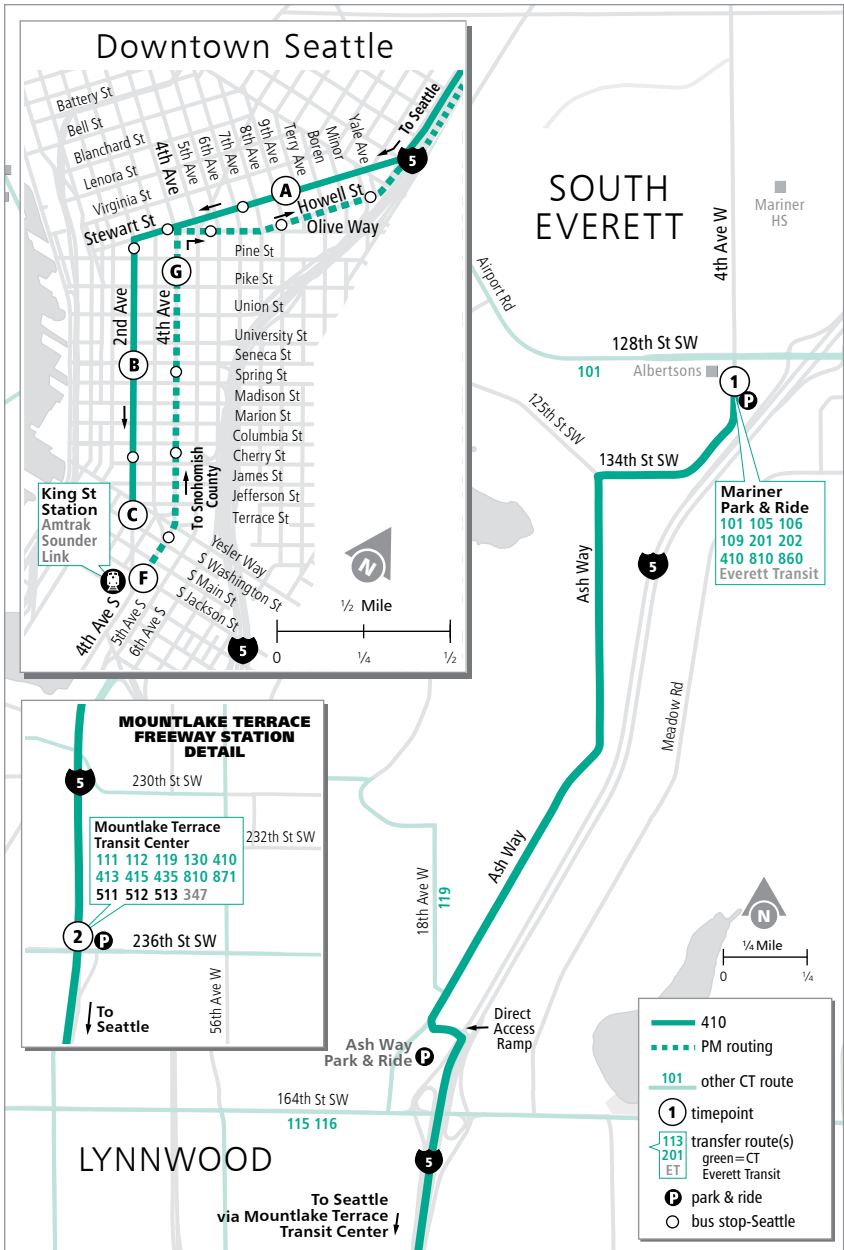

Route 410

Mariner Park & Ride – Downtown Seattle

❄ When snow/ice impact bus service, see page 224 for snow route maps.

Route 410

Weekdays

To Downtown Seattle

Mariner P&R Bay 3	Mountlake Terrace Freeway Station Bay 6	Stewart & 9th	2nd & Seneca	2nd Ext S & Yesler
1	2	A	B	C
5:15	5:26 E	5:45 E	5:52 E	5:54 E
5:45	5:56 E	6:19 E	6:27 E	6:29 E
6:15	6:33 E	6:58 E	7:06 E	7:09 E
6:30	6:54 E	7:21 E	7:29 E	7:33 E
6:45	7:10 E	7:40 E	7:48 E	7:52 E
7:05	7:31 E	8:07 E	8:15 E	8:22 E
7:35	7:53 E	8:33 E	8:41 E	8:46 E
8:00	8:14 E	8:54 E	9:02 E	9:05 E

Weekdays

To Mariner Park & Ride

4th & Jackson	4th & Pike	Mountlake Terrace Freeway Station Bay 7	Mariner P&R
F	G	2	1
3:05	3:11	3:38 E	3:53 E
3:39	3:45	4:19 E	4:35 E
4:04	4:11	4:45 E	5:01 E
4:26	4:33	5:12 E	5:28 E
4:46	4:54	5:33 E	5:49 E
5:05	5:14	5:52 E	6:08 E
5:37	5:44	6:18 E	6:33 E

This route will not operate on select holidays. See inside front cover.

E - Estimated time: Bus may leave earlier than shown

Bold - PM trip