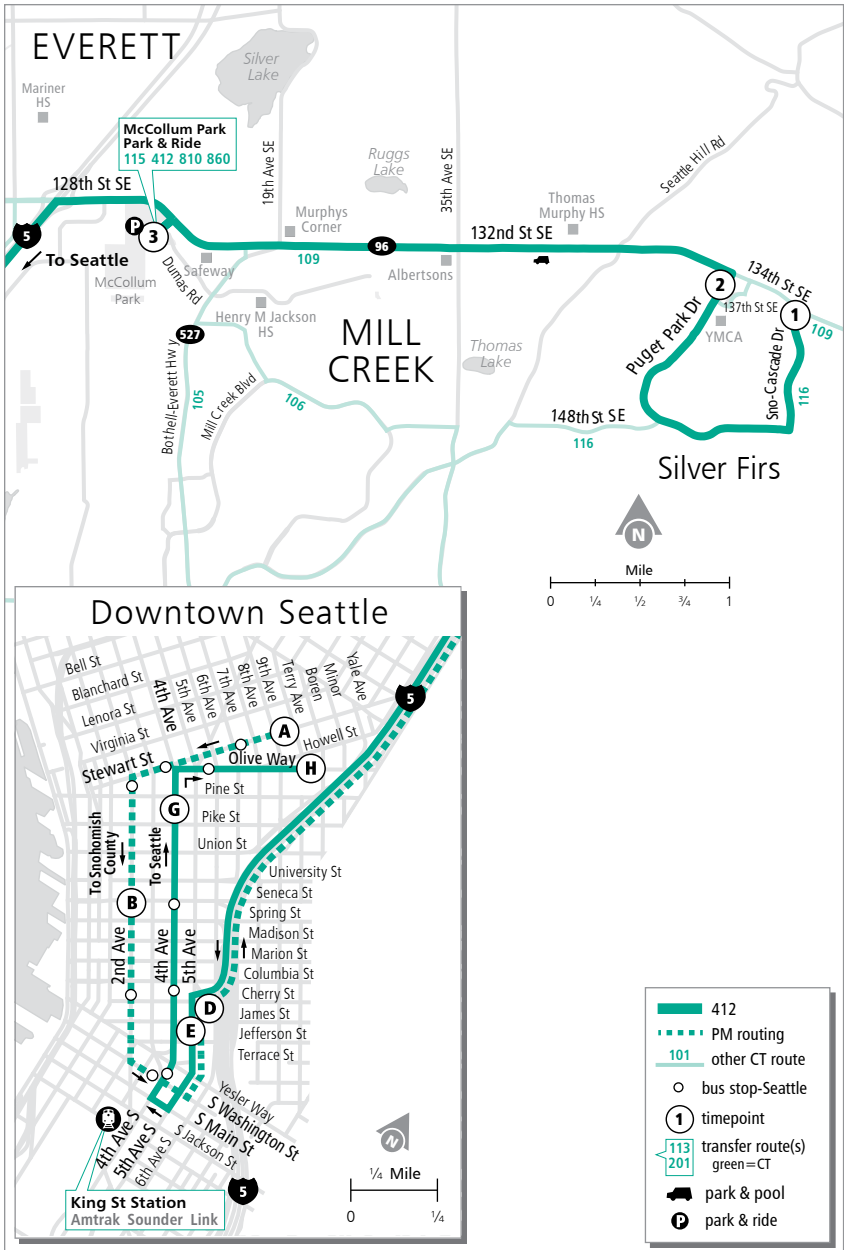

# Route 412

## Silver Firs – Downtown Seattle

❄ When snow/ice impact bus service, see page 224 for snow route maps.

## To Downtown Seattle

Sno-Cascade Dr & 138th SE	Puget Park Dr & 137th SE	McCollum Park P&R Bay 2	5th & Jefferson	4th & Pike	Olive & Terry
<b>1</b>	<b>2</b>	<b>3</b>	<b>E</b>	<b>G</b>	<b>H</b>
5:07	5:12	5:27	5:58 E	6:07 E	6:11 E
5:23	5:28	5:43	6:19 E	6:28 E	6:32 E
5:36	5:42	5:57	6:36 E	6:45 E	6:49 E
5:48	5:54	6:09	6:54 E	7:03 E	7:07 E
6:03	6:09	6:24	7:13 E	7:23 E	7:27 E
6:15	6:21	6:36	7:26 E	7:37 E	7:43 E
6:27	6:34	6:49	7:39 E	7:50 E	7:56 E
6:40	6:47	7:02	7:57 E	8:08 E	8:14 E
7:00	7:07	7:22	8:14 E	8:25 E	8:31 E
7:21	7:28	7:44	8:35 E	8:45 E	8:51 E
7:42	7:49	8:05	8:49 E	8:59 E	9:05 E
8:10	8:17	8:33	9:13 E	9:21 E	9:25 E