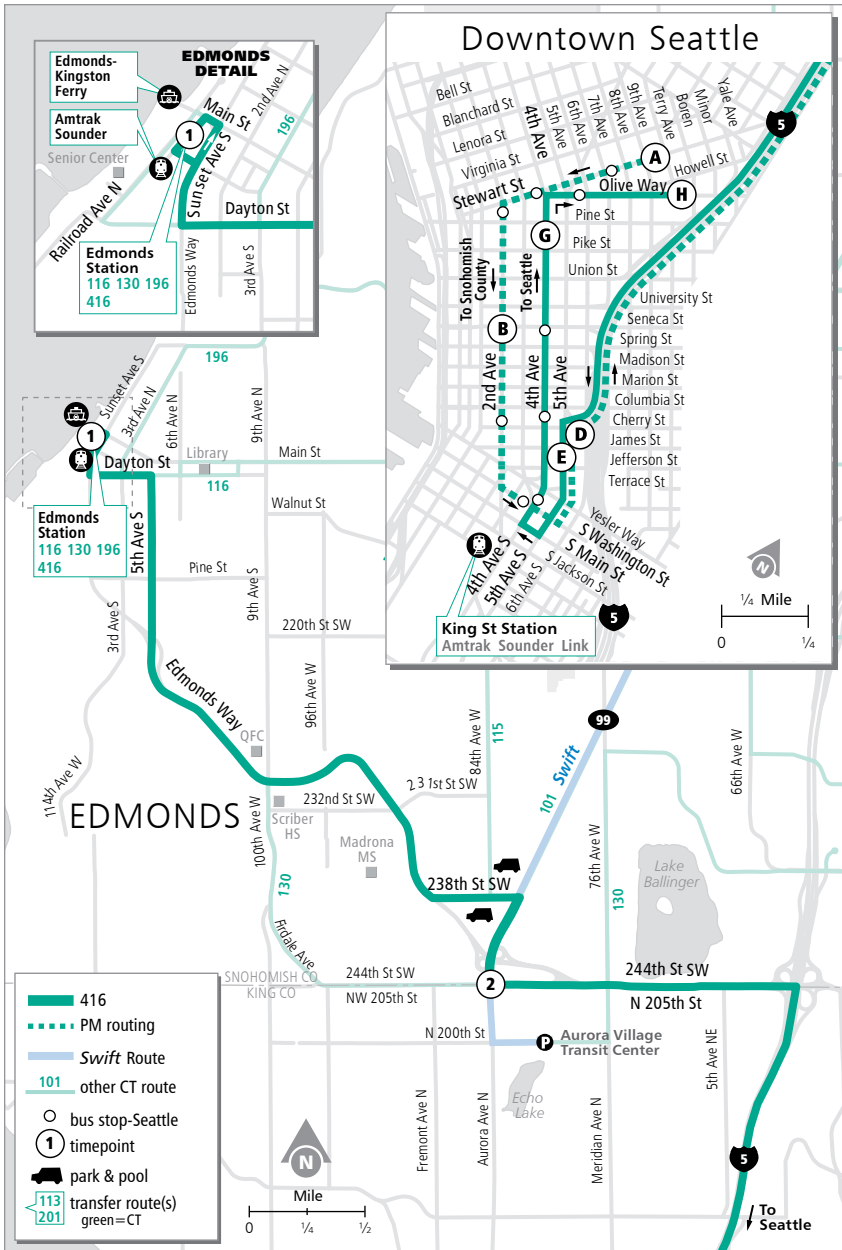

Route 416

Edmonds – Downtown Seattle

❄️ When snow/ice impact bus service, see page 224 for snow route maps.

Route 416

Weekdays

To Downtown Seattle

Edmonds Station

Bay 2

N 205th & Aurora

5th & Jefferson

4th & Pike

Olive & Terry

1	2	E	G	H
5:45	6:00	6:21 E	6:30 E	6:34 E
6:15	6:32	6:58 E	7:08 E	7:12 E
6:34	6:52	7:20 E	7:30 E	7:36 E
6:55	7:14	7:44 E	7:55 E	8:01 E
7:42	7:59	8:29 E	8:39 E	8:45 E

Weekdays

To Edmonds

Stewart & 9th

2nd & Seneca

5th & James

N 205th & Aurora

Edmonds Station

A	B	D	2	1
3:40	3:48	3:59	4:29 E	4:48 E
4:10	4:18	4:29	5:04 E	5:24 E
4:40	4:50	5:01	5:39 E	5:58 E
5:13	5:24	5:34	6:09 E	6:28 E
5:40	5:49	5:59	6:29 E	6:46 E

This route will not operate on select holidays. See inside front cover.

E - Estimated time: Bus may leave earlier than shown

Bold - PM trip