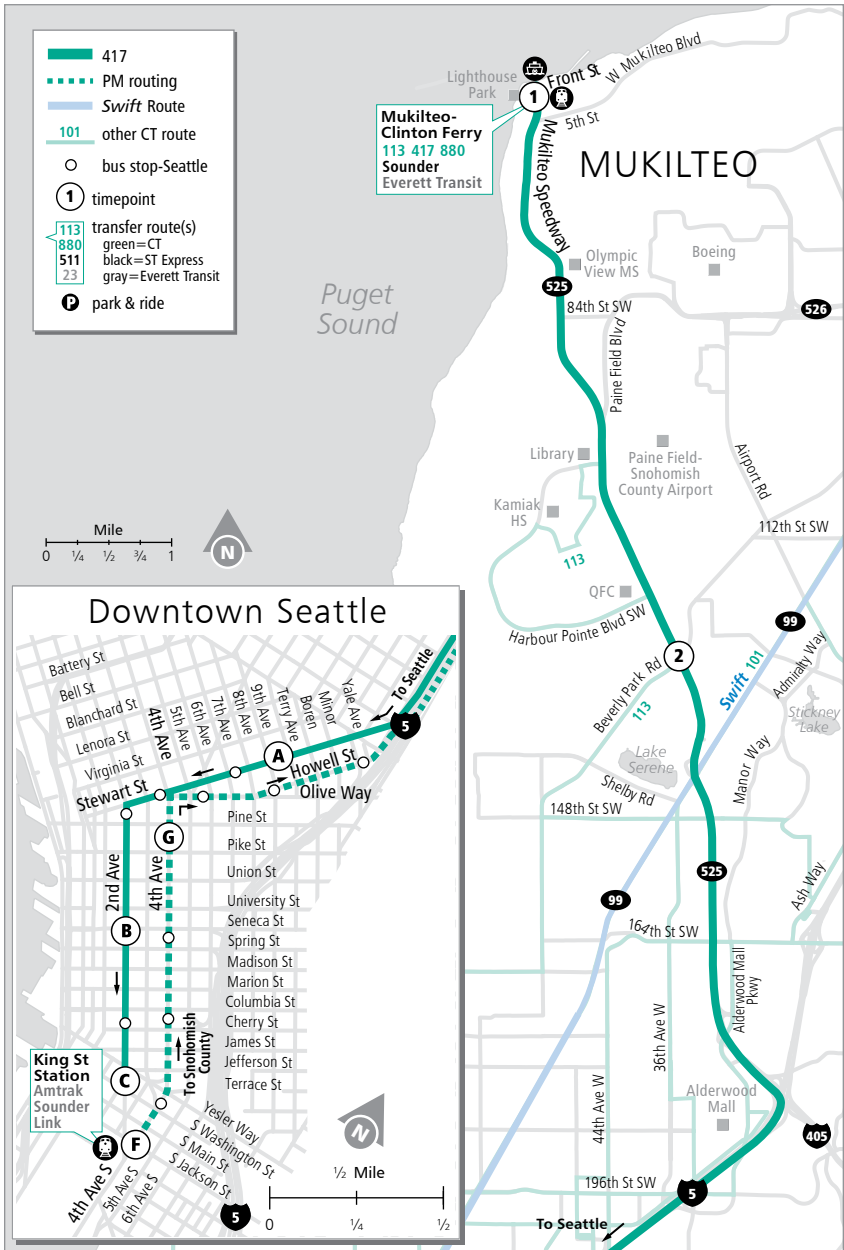

# Route 417

## Mukilteo – Downtown Seattle

❄ When snow/ice impact bus service, see page 224 for snow route maps.

## To Downtown Seattle

Hwy 525 & Front St	Hwy 525 & Beverly Park Rd	Stewart & 9th	2nd & Seneca	2nd Ext S & Yesler
<b>1</b>	<b>2</b>	<b>A</b>	<b>B</b>	<b>C</b>
5:49	6:04	6:47 E	6:55 E	6:57 E
6:21	6:37	7:28 E	7:36 E	7:40 E
6:51	7:07	8:05 E	8:13 E	8:18 E
7:21	7:36	8:35 E	8:43 E	8:48 E
7:53	8:08	9:03 E	9:11 E	9:14 E