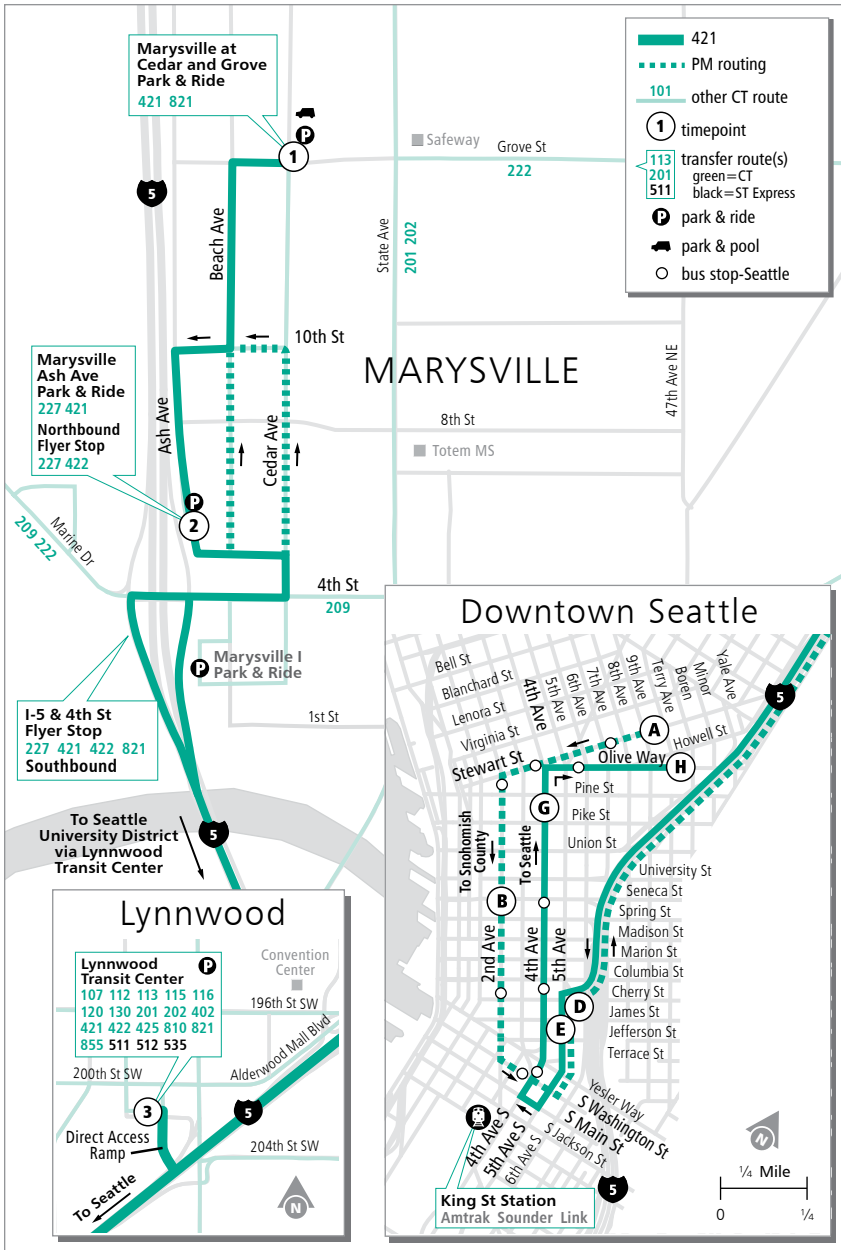

Route 421

Marysville – Downtown Seattle

❄ When snow/ice impact bus service, see page 224 for snow route maps.

Route 421

Weekdays

To Downtown Seattle

Marysville at Cedar and Grove P&R Bay 2	Marysville Ash Ave P&R	Lynnwood Transit Center Bay D4	5th & Jefferson	4th & Pike	Olive & Terry
1	2	3	E	G	H
4:34	4:37	5:02 E	5:21 E	5:30 E	5:34 E
4:59	5:02	5:29 E	5:52 E	6:01 E	6:05 E
5:24	5:27	5:55 E	6:19 E	6:28 E	6:32 E
5:38	5:41	6:10 E	6:36 E	6:45 E	6:49 E
5:51	5:54	6:25 E	6:54 E	7:03 E	7:07 E
6:05	6:08	6:41 E	7:13 E	7:23 E	7:27 E
6:25	6:28	7:02 E	7:34 E	7:45 E	7:51 E
6:52	6:55	7:29 E	8:04 E	8:15 E	8:21 E
7:35	7:38	8:12 E	8:45 E	8:55 E	9:01 E

Weekdays

To Marysville

Stewart & 9th	2nd & Seneca	5th & James	Lynnwood Transit Center Bay A2	Marysville Ash Ave P&R	Marysville at Cedar and Grove P&R
A	B	D	3	2	1
2:36	2:43	2:53	3:18 E	3:56 E	3:59 E
3:06	3:14	3:24	3:49 E	4:30 E	4:33 E
3:36	3:44	3:55	4:25 E	5:09 E	5:12 E
4:05	4:13	4:24	4:57 E	5:44 E	5:47 E
4:25	4:34	4:45	5:20 E	6:05 E	6:09 E
4:45	4:55	5:05	5:41 E	6:20 E	6:24 E
5:06	5:17	5:27	6:01 E	6:35 E	6:39 E
5:34	5:43	5:53	6:21 E	6:55 E	6:59 E

This route will not operate on select holidays. See inside front cover.

E - Estimated time: Bus may leave earlier than shown

Bold - PM trip