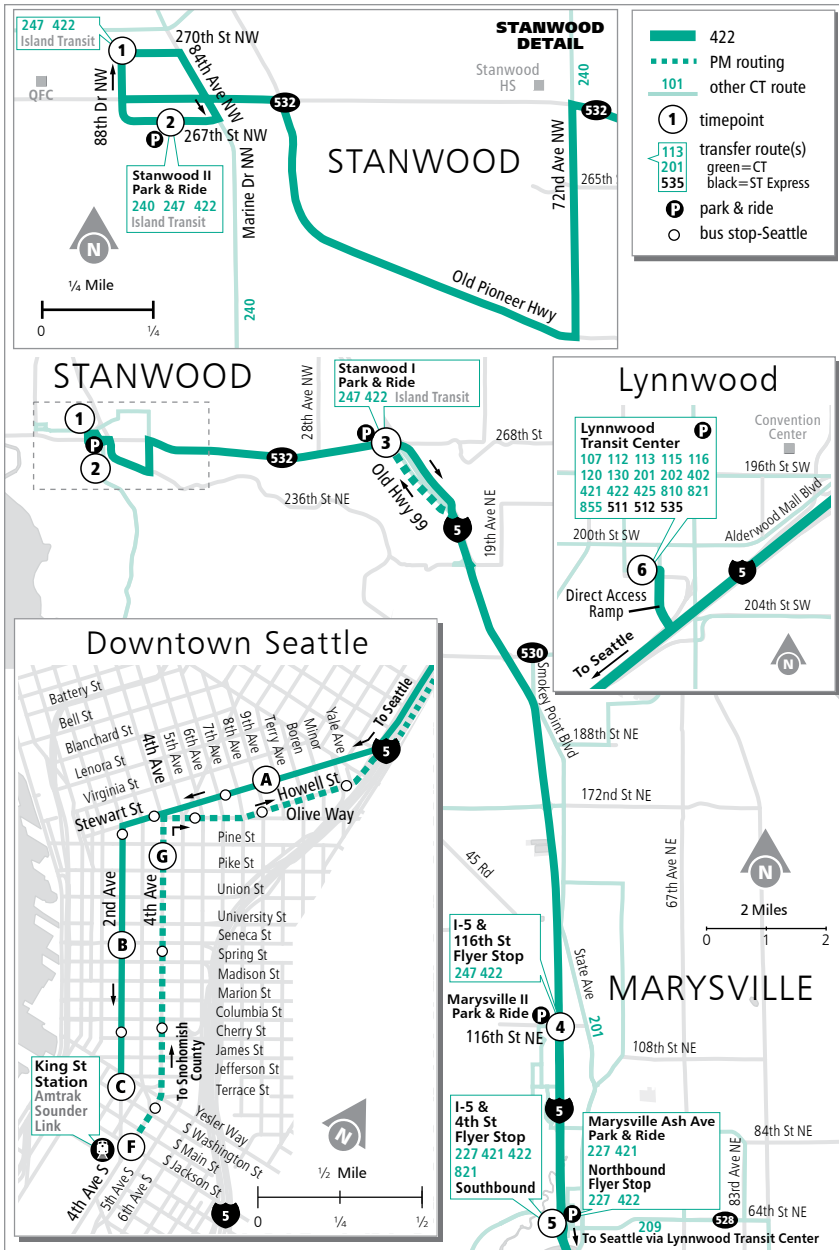

Route 422

Stanwood – Downtown Seattle

❄ When snow/ice impact bus service, see page 224 for snow route maps.

Route 422

Weekdays

To Downtown Seattle

88th NW & 270th NW	Stanwood II P&R	Stanwood I P&R	I-5 & 116th NE Flyer Stop	I-5 & 4th St Flyer Stop	Lynnwood Transit Center Bay D5	Stewart & 9th	2nd & Seneca	2nd Ext S & Yesler
1	2	3	4	5	6	A	B	C
5:16 5:46 6:10	5:18 5:48 6:12	5:30 6:00 6:25	5:42 6:13 6:37	5:49 6:20 6:44	6:17 E 6:50 E 7:14 E	6:46 E 7:27 E 7:51 E	6:54 E 7:35 E 7:59 E	6:56 E 7:39 E 8:04 E

Weekdays

To Stanwood

4th & Jackson	4th & Pike	Lynnwood Transit Center Bay A2	I-5 & 4th St Flyer Stop	I-5 & 116th NE Flyer Stop	Stanwood I P&R	88th NW & 270th NW	Stanwood II P&R
F	G	6	5	4	3	1	2
4:10 4:38 5:10	4:17 4:46 5:19	4:58 E 5:30 E 6:00 E	5:33 E 5:56 E 6:26 E	5:39 E 6:02 E 6:32 E	5:56 E 6:18 E 6:48 E	6:12 E 6:33 E 7:00 E	6:20 E 6:41 E 7:05 E

This route will not operate on select holidays. See inside front cover.

E - Estimated time: Bus may leave earlier than shown

Bold - PM trip