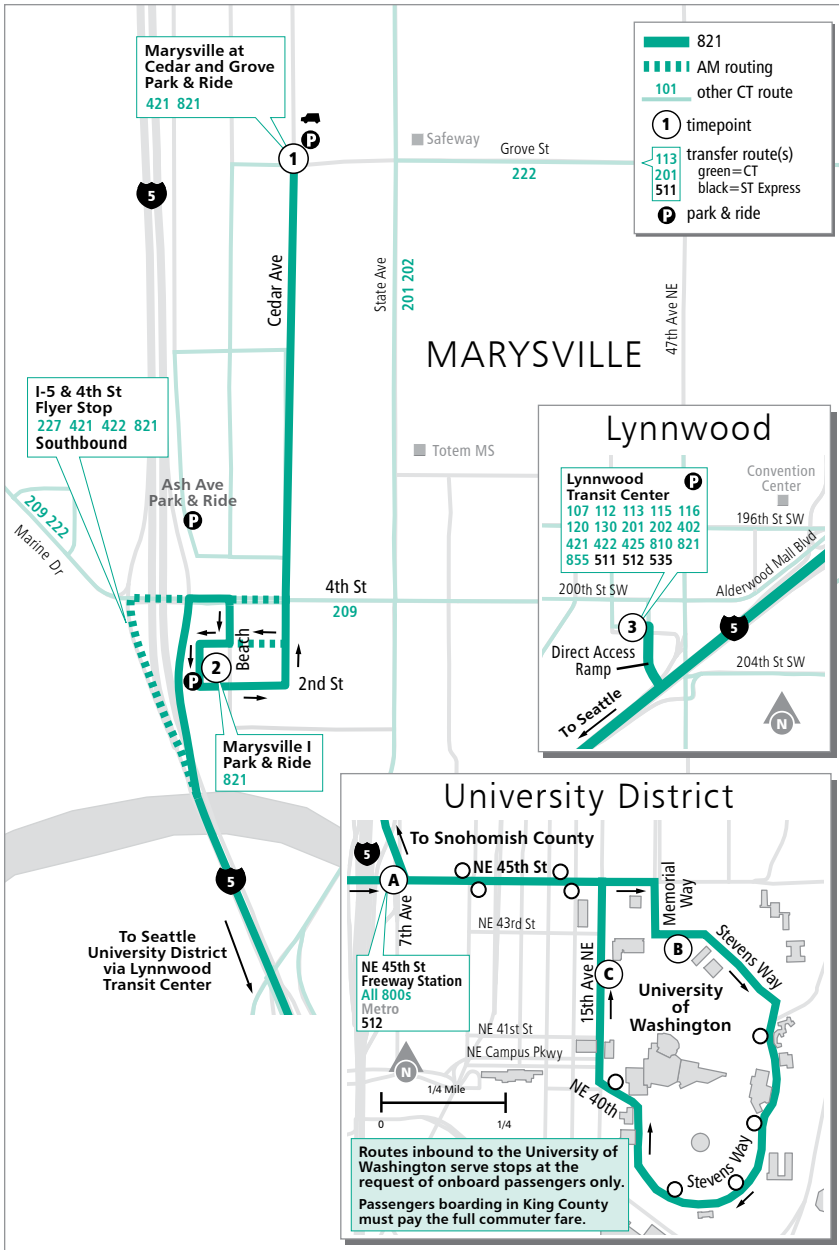

Route 821

Marysville – University District

❄ When snow/ice impact bus service, see page 224 for snow route maps.

Route 821

Weekdays

To University District

Marysville at Cedar and Grove P&R Bay 1	Marysville I P&R	Lynnwood Transit Center Bay A2	NE 45th Freeway Station	Stevens & Memorial Way	15th NE & NE 42nd
1	2	3	A	B	C
5:24	5:27	5:55 E	6:12 E	6:17 E	6:24 E
6:21	6:24	6:57 E	7:27 E	7:35 E	7:42 E
6:38	6:41	7:14 E	7:45 E	7:54 E	8:01 E
7:06	7:09	7:43 E	8:11 E	8:20 E	8:27 E

Weekdays

To Marysville

Stevens & Memorial Way	15th NE & NE 42nd	NE 45th Freeway Station	Lynnwood Transit Center Bay A2	Marysville I P&R	Marysville at Cedar and Grove P&R
B	C	A	3	2	1
3:40	3:48	3:57 E	4:26 E	5:01 E	5:04 E
4:40	4:48	4:57 E	5:26 E	5:56 E	6:00 E
5:10	5:18	5:27 E	5:55 E	6:25 E	6:29 E

This route will not operate on select holidays. See inside front cover.

E - Estimated time: Bus may leave earlier than shown

Bold - PM trip