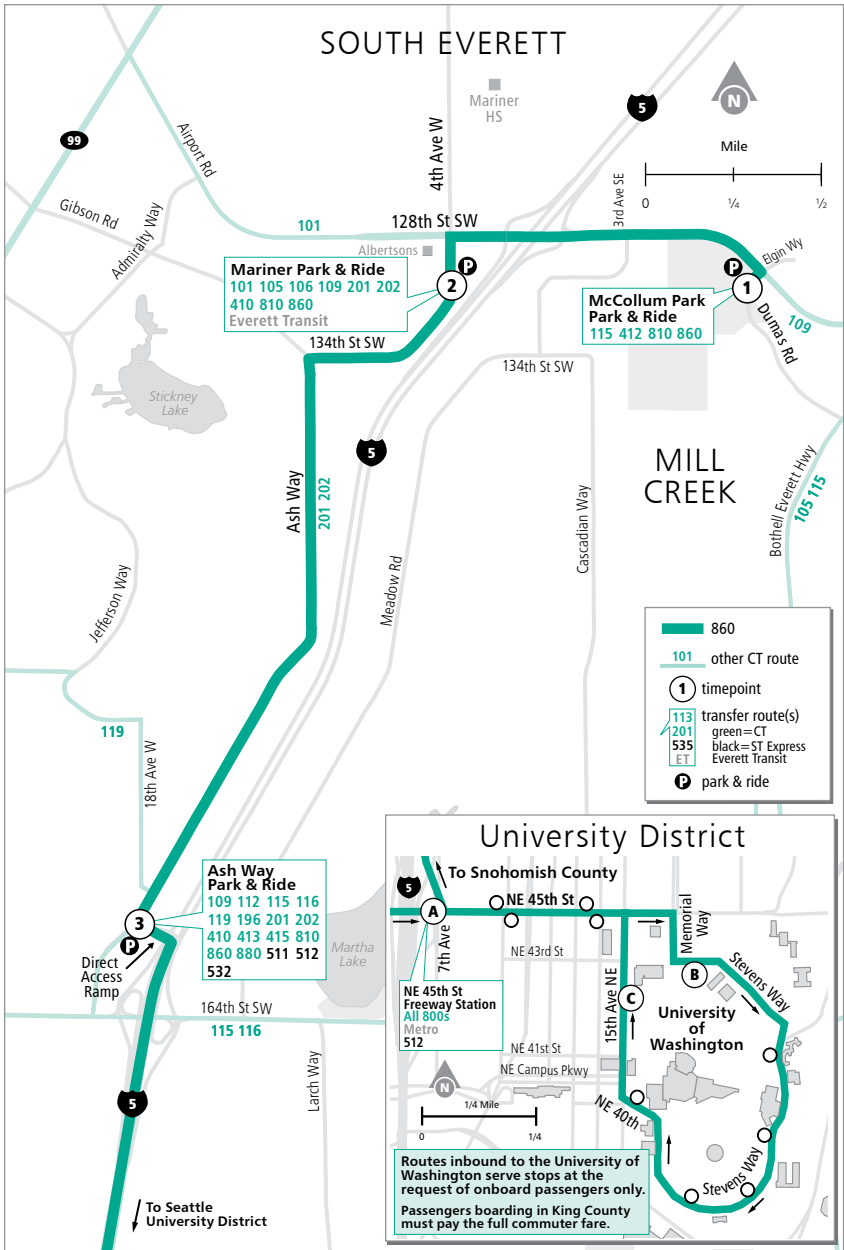

Route 860

McCullum Park Park & Ride – University District

❄ When snow/ice impact bus service, see page 224 for snow route maps.