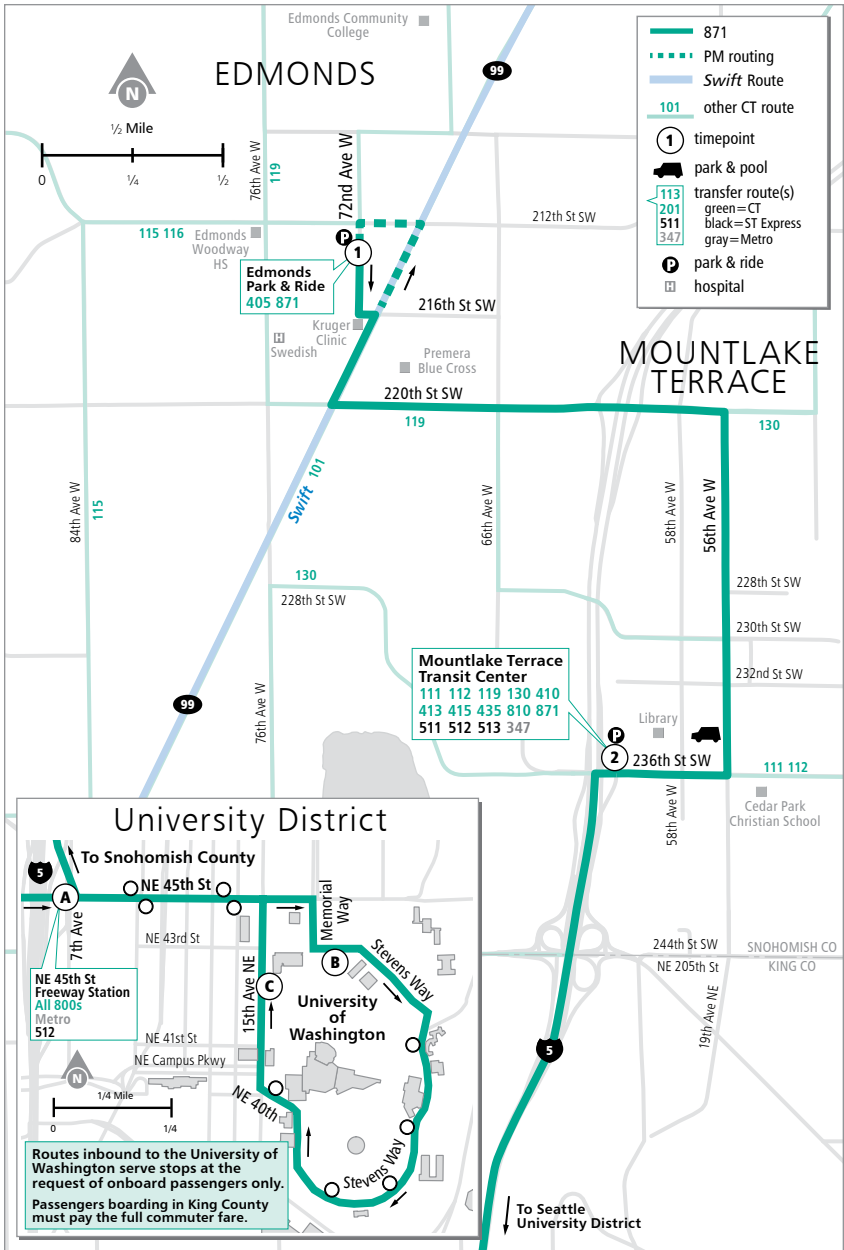

Route 871

Edmonds Park & Ride – University District

❄ When snow/ice impact bus service, see page 224 for snow route maps.

Route 871

Weekdays

To University District

Edmonds Park & Ride Bay 1	Mountlake Terrace Transit Center Bay 2	NE 45th Freeway Station	Stevens & Memorial Way	15th NE & NE 42nd
1	2	A	B	C
5:40	5:54	6:10 E	6:15 E	6:22 E
6:05	6:19	6:36 E	6:41 E	6:48 E
6:25	6:40	6:59 E	7:04 E	7:11 E
6:40	6:56	7:18 E	7:25 E	7:32 E
6:56	7:12	7:37 E	7:46 E	7:53 E
7:10	7:26	7:51 E	8:00 E	8:07 E
7:26	7:42	8:07 E	8:16 E	8:23 E
7:48	8:04	8:29 E	8:38 E	8:45 E
8:14	8:28	8:49 E	8:58 E	9:05 E
8:32	8:46	9:05 E	9:14 E	9:21 E
9:33	9:47	10:03 E	10:09 E	10:19 E

Weekdays

To Edmonds Park & Ride

Stevens & Memorial Way	15th NE & NE 42nd	NE 45th Freeway Station	Mountlake Terrace Transit Center Bay 2	Edmonds Park & Ride
B	C	A	2	1
12:32	12:39	12:46 E	1:00 E	1:15 E
1:30	1:37	1:44 E	1:58 E	2:13 E
2:28	2:36	2:43 E	3:01 E	3:17 E
3:08	3:16	3:25 E	3:46 E	4:02 E
3:38	3:46	3:55 E	4:22 E	4:38 E
4:00	4:08	4:17 E	4:44 E	5:00 E
4:20	4:28	4:37 E	5:04 E	5:20 E
4:38	4:46	4:55 E	5:22 E	5:38 E
4:55	5:03	5:12 E	5:39 E	5:55 E
5:10	5:18	5:27 E	5:53 E	6:09 E
5:33	5:41	5:49 E	6:13 E	6:29 E

This route will not operate on select holidays. See inside front cover.

E - Estimated time: Bus may leave earlier than shown

Bold - PM trip