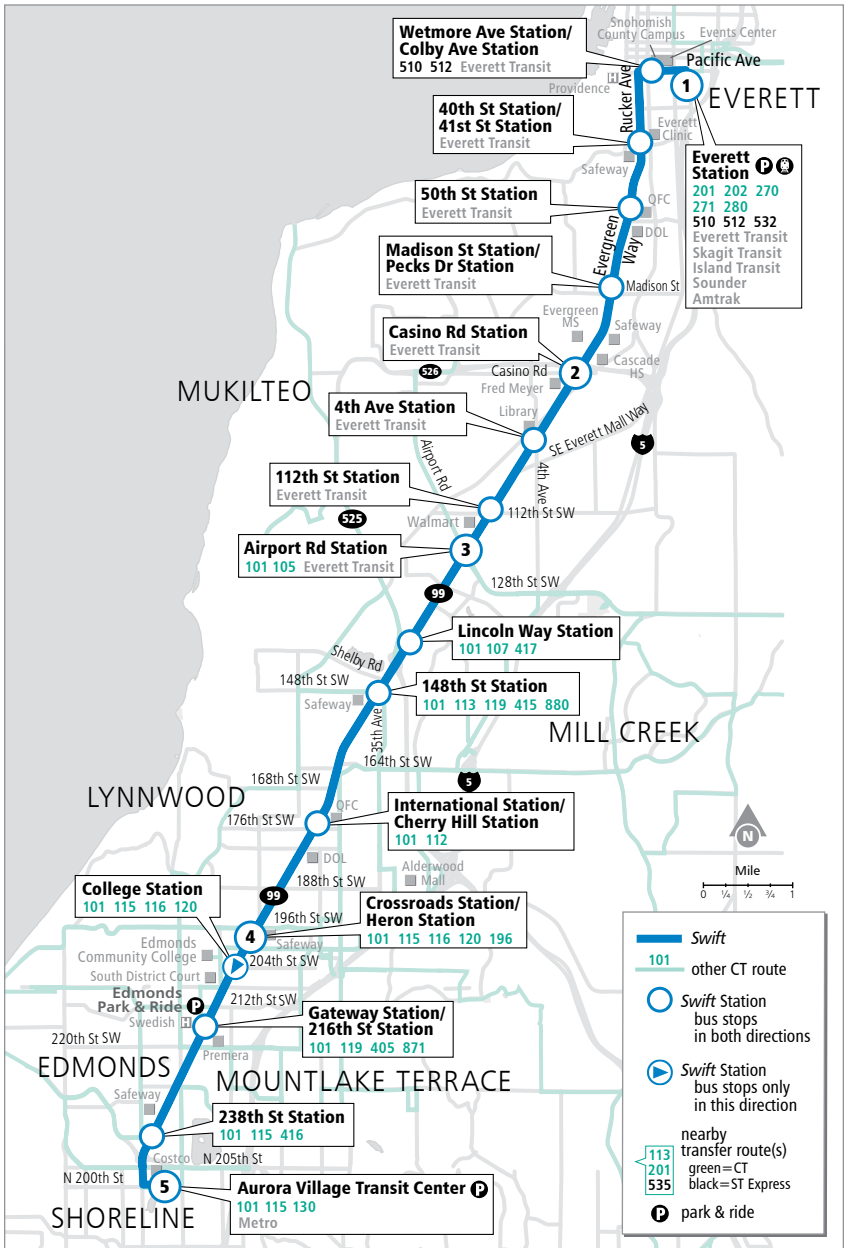

BLUE LINE

❄ When snow/ice impact bus service, see page 224 for snow route maps.

BLUE LINE

Weekdays

Southbound to Aurora Village Transit Center

Everett Station	Casino Rd Station	Airport Rd Station	Crossroads 196th St Station	Aurora Village Transit Center
1	2	3	4	5
4:40	4:53	5:00	5:10	5:25
5:00	5:13	5:20	5:30	5:45
5:20	5:33	5:40	5:50	6:05
5:40	5:53	6:00	6:10	6:25
6:00	6:13	6:20	6:30	6:45

E - Estimated time: Bus may leave earlier than shown

Bold - PM trip

BLUE LINE

Weekdays

Northbound to Everett Station

Aurora Village Transit Center	Heron 200th St Station	Airport Rd Station	Casino Rd Station	Everett Station
5	4	3	2	1
4:40	4:48	5:00	5:06	5:21
5:00	5:08	5:20	5:26	5:41
5:20	5:28	5:40	5:46	6:01
5:40	5:48	6:00	6:06	6:21
6:00	6:08	6:21	6:28	6:44