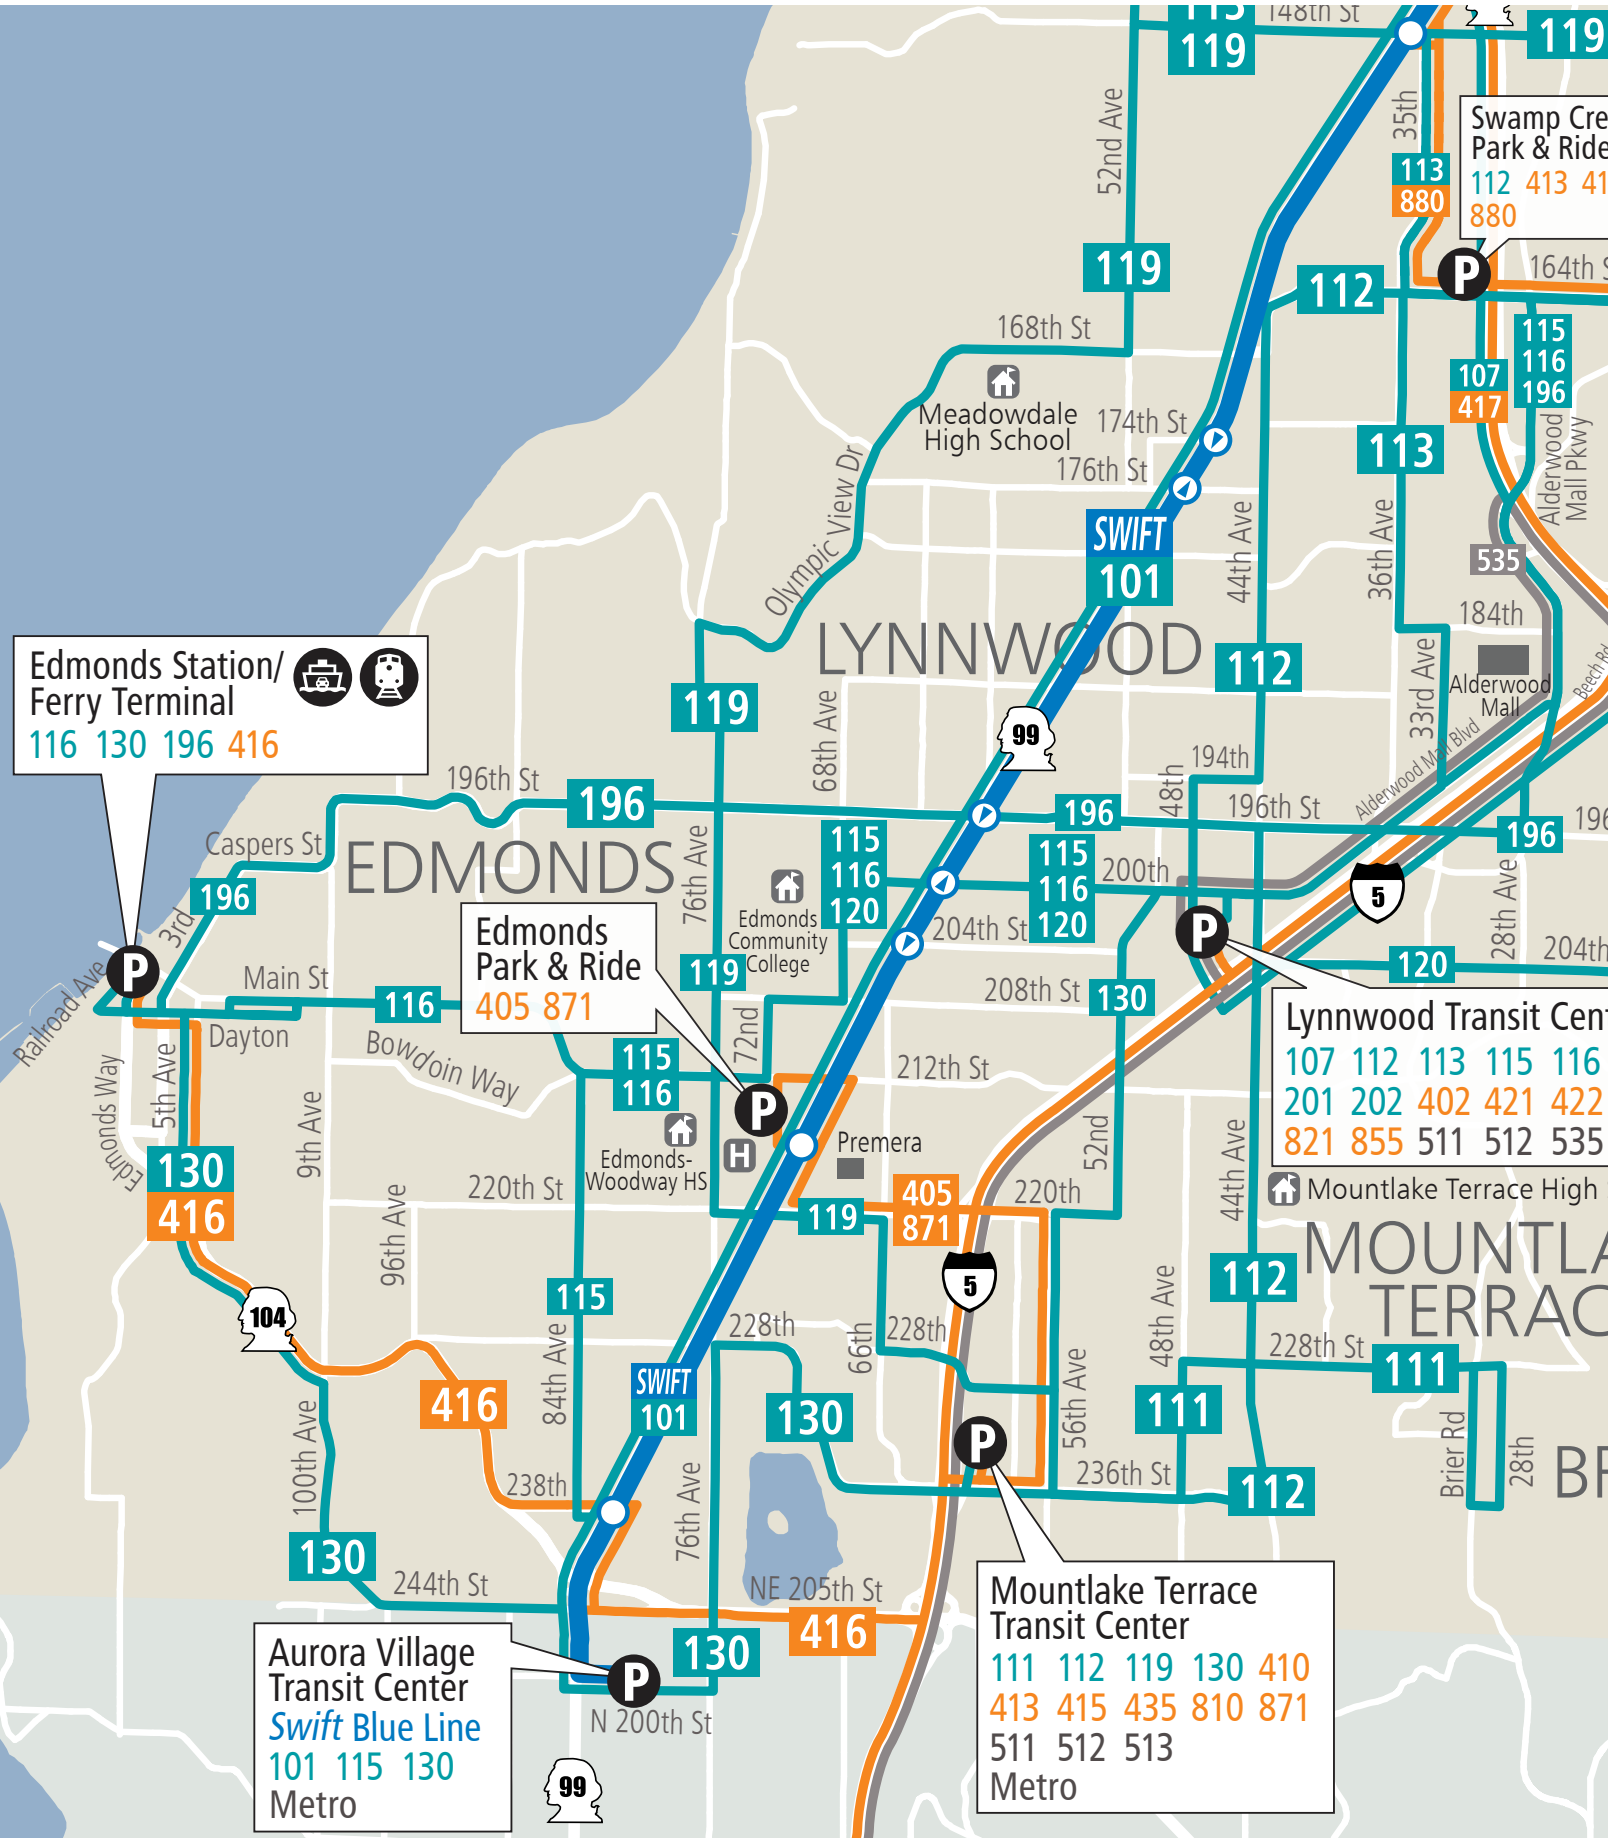

Community Transit System Map

Edmonds detail

March 2018

**Edmonds Station/
Ferry Terminal**
116 130 196 416

**Edmonds
Park & Ride**
405 871

Lynnwood Transit Center
107 112 113 115 116
201 202 402 421 422
821 855 511 512 535

**Aurora Village
Transit Center**
Swift Blue Line
101 115 130
Metro

**Mountlake Terrace
Transit Center**
111 112 119 130 410
413 415 435 810 871
511 512 513
Metro