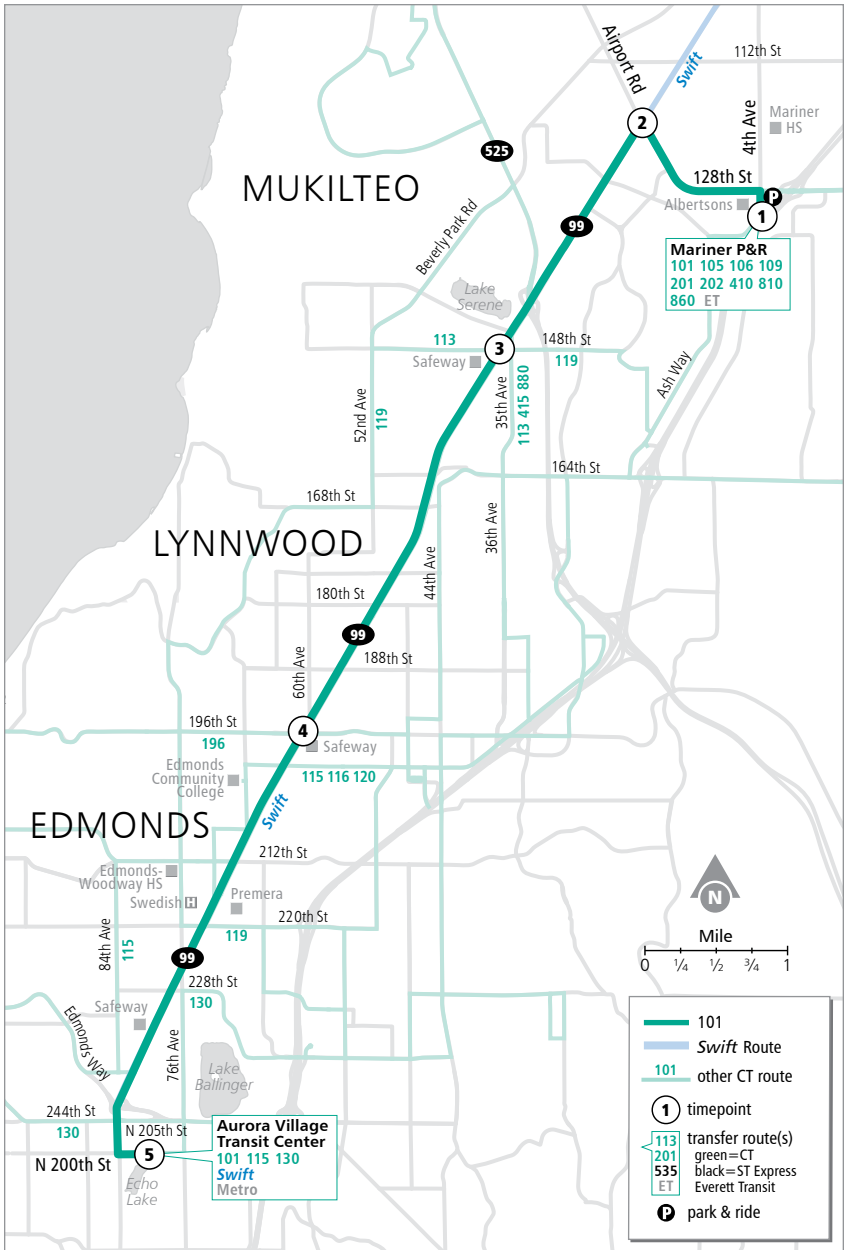

Route 101

Mariner Park & Ride – Aurora Village

❄ When snow/ice impact bus service, see page 224 for snow route maps.

Route 101

Weekdays

To Aurora Village Transit Center

Mariner Park & Ride Bay 3	Hwy 99 & Airport Rd	Hwy 99 & 148th SW	Hwy 99 & 196th SW	Aurora Village Transit Center
1	2	3	4	5
5:20	5:24	5:28	5:35	5:49
5:50	5:54	5:58	6:06	6:23
6:20	6:25	6:29	6:37	6:54
6:49	6:54	6:58	7:06	7:23
7:20	7:25	7:29	7:38	7:54
7:48	7:54	7:58	8:07	8:23
8:20	8:26	8:30	8:39	8:55
8:48	8:54	8:58	9:07	9:23
9:20	9:26	9:30	9:39	9:55
9:49	9:54	9:59	10:08	10:24
10:20	10:25	10:30	10:39	10:55
10:50	10:55	11:00	11:09	11:25
11:21	11:26	11:31	11:40	11:56
11:50	11:55	12:00	12:10	12:27
12:20	12:26	12:31	12:41	12:58
12:50	12:56	1:01	1:11	1:28
1:22	1:28	1:33	1:43	2:00
1:51	1:57	2:02	2:12	2:29
2:22	2:28	2:34	2:44	3:01
2:52	2:58	3:04	3:14	3:31
3:26	3:32	3:38	3:48	4:05
3:58	4:04	4:10	4:20	4:37
4:28	4:34	4:40	4:50	5:06
5:02	5:09	5:15	5:25	5:41
5:33	5:40	5:46	5:56	6:11
6:07	6:13	6:18	6:26	6:40
6:33	6:39	6:44	6:52	7:06
7:02	7:08	7:13	7:21	7:35
7:29	7:35	7:40	7:48	8:02
8:01	8:06	8:10	8:18	8:30
8:28	8:33	8:37	8:45	8:57
8:50	8:55	8:59	9:06	9:17
9:20	9:24	9:27	9:34	9:45
9:50	9:54	9:57	10:04	10:15
10:20	10:24	10:27	10:34	10:45
10:50	10:54	10:57	11:04	11:15