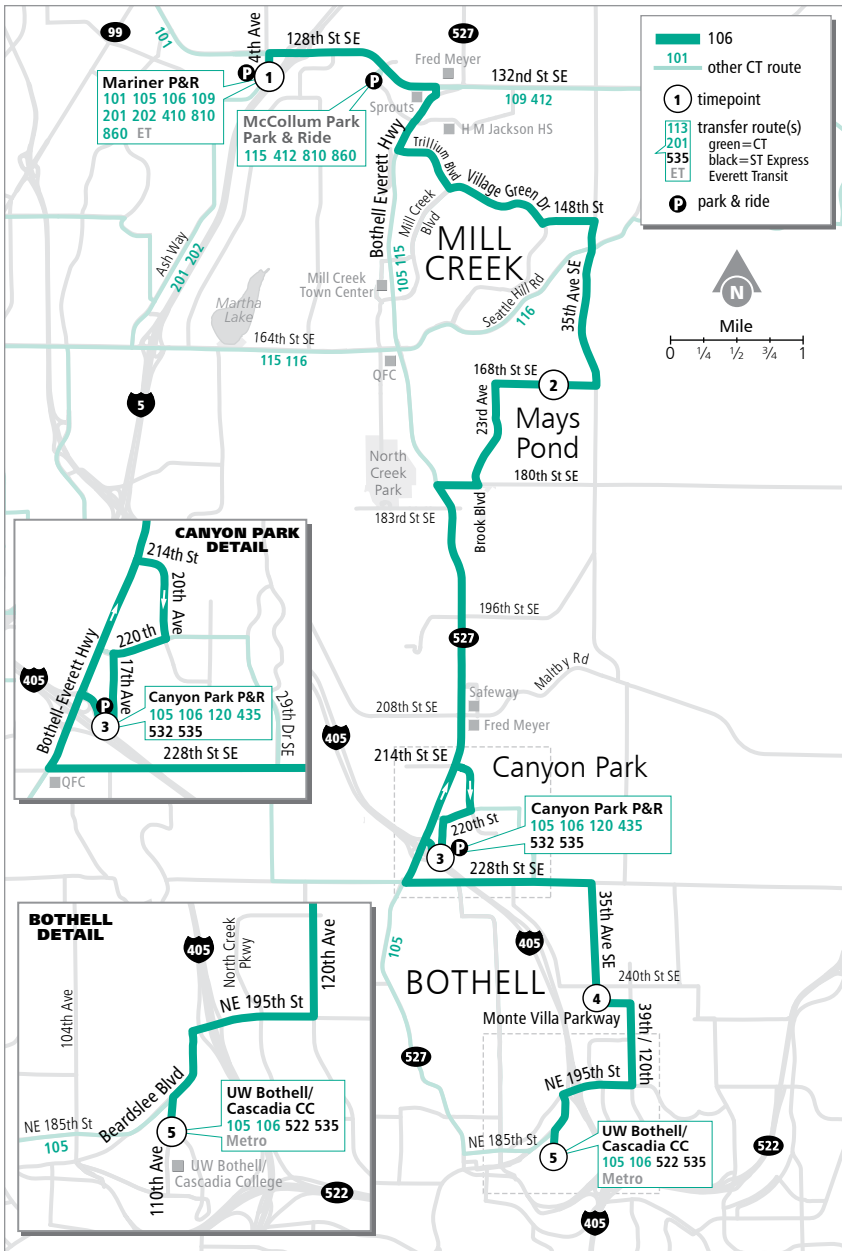

Route 106

Mariner Park & Ride – Bothell

❄ When snow/ice impact bus service, see page 224 for snow route maps.

Route 106

Weekdays

To Bothell

Mariner P&R Bay 1	168th SE & 30th Dr	Canyon Park P&R Bay 2	Monte Villa Pkwy & 35th SE	UW Bothell Cascadia College
1	2	3	4	5
5:34	5:48	6:05	6:13	6:23
6:05	6:19	6:36	6:44	6:54
6:31	6:45	7:02	7:12	7:28
7:08	7:23	7:40	7:50	8:06
7:34	7:49	8:06	8:16	8:32
4:29	4:47	5:04	5:14	5:32
4:58	5:16	5:33	5:43	6:01
5:28	5:46	6:03	6:13	6:31
6:00	6:18	6:35	6:43	6:55
6:31	6:46	7:03	7:11	7:23

Weekdays

To Mariner Park & Ride

UW Bothell Cascadia College	Monte Villa Pkwy & 35th SE	Canyon Park P&R Bay 2	168th SE & 30th Dr	Mariner P&R
5	4	3	2	1
5:39	5:44	5:53	6:06	6:31
6:12	6:17	6:26	6:39	7:04
6:42	6:47	6:56	7:09	7:34
7:10	7:15	7:24	7:37	8:02
7:42	7:48	7:57	8:10	8:35
4:19	4:25	4:36	4:54	5:23
4:51	4:57	5:08	5:26	5:55
5:21	5:27	5:38	5:56	6:19
5:53	5:59	6:09	6:27	6:49
6:26	6:32	6:42	6:56	7:18

Bold - PM trip