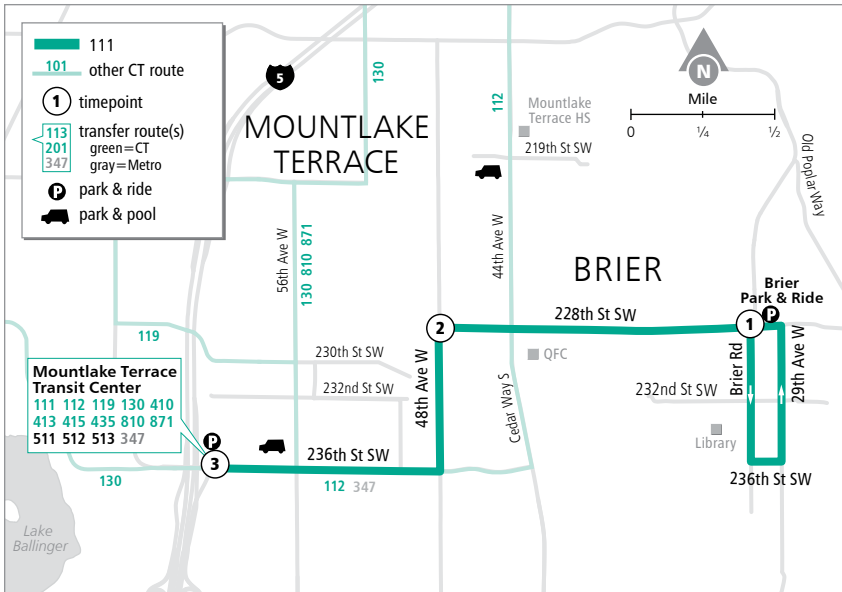

Route 111

Brier – Mountlake Terrace

Weekdays To Mountlake Terrace

Brier Rd & 228th SW	228th SW & 48th W	Mountlake Terrace Transit Center
1	2	3
5:52	6:00	6:05
6:22	6:30	6:35
6:52	7:00	7:05
7:19	7:27	7:32
7:52	8:00	8:05

Weekdays To Brier

Mountlake Terrace Transit Center Bay 2	228th SW & 48th W	228th SW & 29th W
3	2	1
4:10	4:14	4:24
4:40	4:44	4:54
5:10	5:14	5:24
5:40	5:44	5:54
6:10	6:14	6:24

❄ When snow/ice impact bus service, see page 224 for snow route maps.

Bold - PM trip