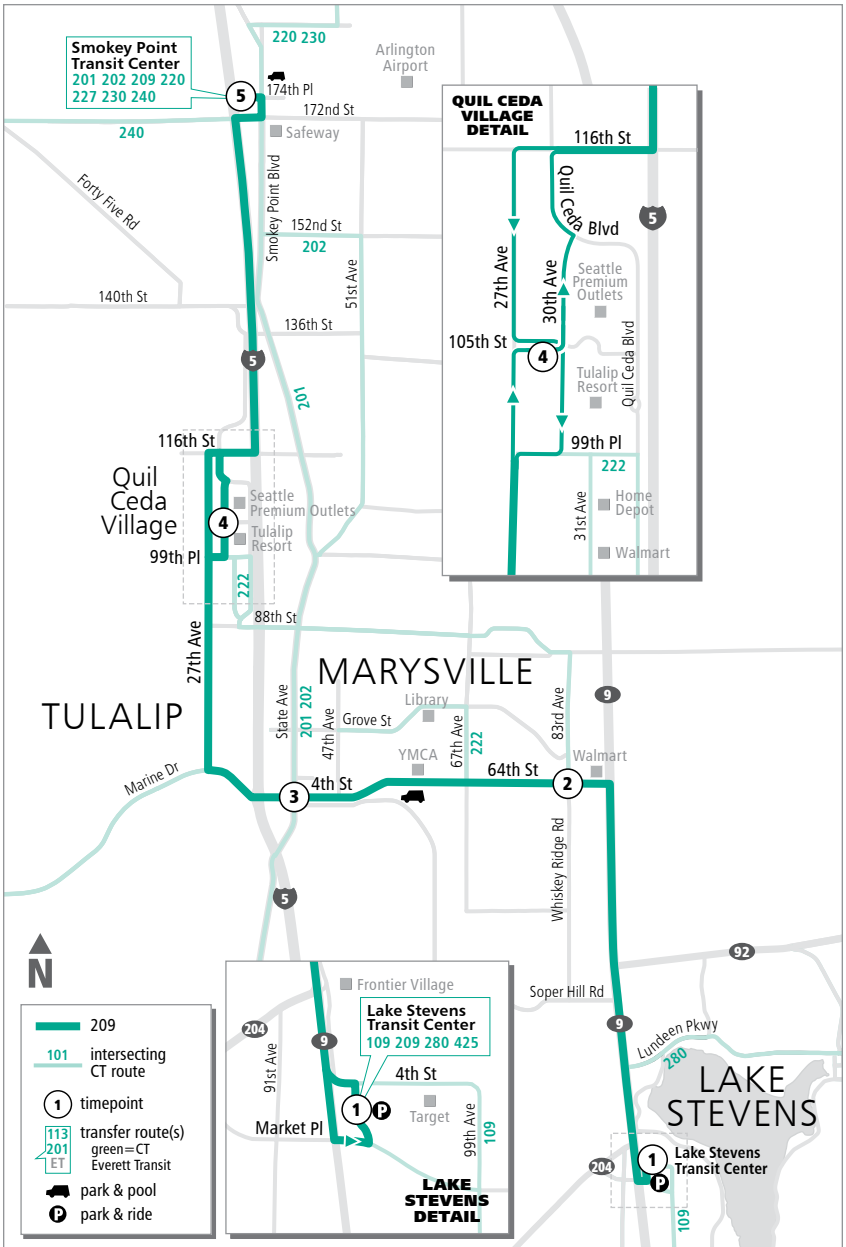

Route 209

Lake Stevens – Smokey Point Transit Center

❄️ When snow/ice impact bus service, see page 224 for snow route maps.

Route 209

Weekdays

To Lake Stevens

Smokey Point Transit Center Bay 1	Quil Ceda Village	4th St & State Ave	64th St NE & 83rd Ave NE	Lake Stevens Transit Center
5	4	3	2	1
5:12	5:24	5:33	5:40	5:55
5:42	5:54	6:03	6:10	6:25
6:12	6:24	6:33	6:40	6:55
6:39	6:51	7:00	7:07	7:22
7:12	7:24	7:33	7:40	7:55
7:40	7:52	8:01	8:08	8:23
8:17	8:29	8:38	8:45	9:00
9:17	9:29	9:38	9:45	10:00
10:17	10:29	10:38	10:45	11:00
11:17	11:29	11:38	11:45	12:00
12:17	12:29	12:38	12:45	1:00
1:15	1:27	1:36	1:43	1:58
2:14	2:26	2:35	2:42	2:59
2:39	2:51	3:00	3:07	3:24
3:15	3:27	3:36	3:43	4:00
3:41	3:53	4:02	4:09	4:26
4:15	4:27	4:36	4:43	5:00
4:41	4:53	5:02	5:09	5:26
5:11	5:23	5:32	5:39	5:56
5:40	5:52	6:01	6:08	6:25
6:22	6:34	6:43	6:50	7:05
7:22	7:34	7:43	7:50	8:05
8:17	8:29	8:38	8:45	9:00

Bold - PM trip

Route 209

Weekdays

To Smokey Point

Lake Stevens Transit Center Bay 1	64th St NE & 83rd Ave NE	4th St & State Ave	Quil Ceda Village	Smokey Point Transit Center
1	2	3	4	5
5:26	5:33	5:40	5:51	6:04
6:07	6:14	6:21	6:32	6:45
6:35	6:42	6:49	7:00	7:13
7:07	7:14	7:21	7:33	7:47
7:32	7:40	7:47	7:59	8:16
8:07	8:15	8:22	8:33	8:50
8:33	8:41	8:48	8:59	9:16
9:20	9:28	9:35	9:46	10:03
10:20	10:28	10:35	10:46	11:03
11:20	11:28	11:35	11:46	12:03
12:20	12:28	12:35	12:46	1:03
1:20	1:28	1:35	1:46	2:03
2:24	2:34	2:41	2:53	3:10
3:32	3:42	3:49	4:01	4:18
4:08	4:18	4:25	4:37	4:54
4:35	4:45	4:52	5:04	5:21
5:06	5:16	5:23	5:35	5:52
5:36	5:46	5:53	6:05	6:22
6:06	6:16	6:23	6:35	6:48
6:35	6:42	6:49	7:00	7:13
7:08	7:15	7:22	7:33	7:46
8:10	8:17	8:24	8:35	8:48
9:10	9:17	9:24	9:35	9:48