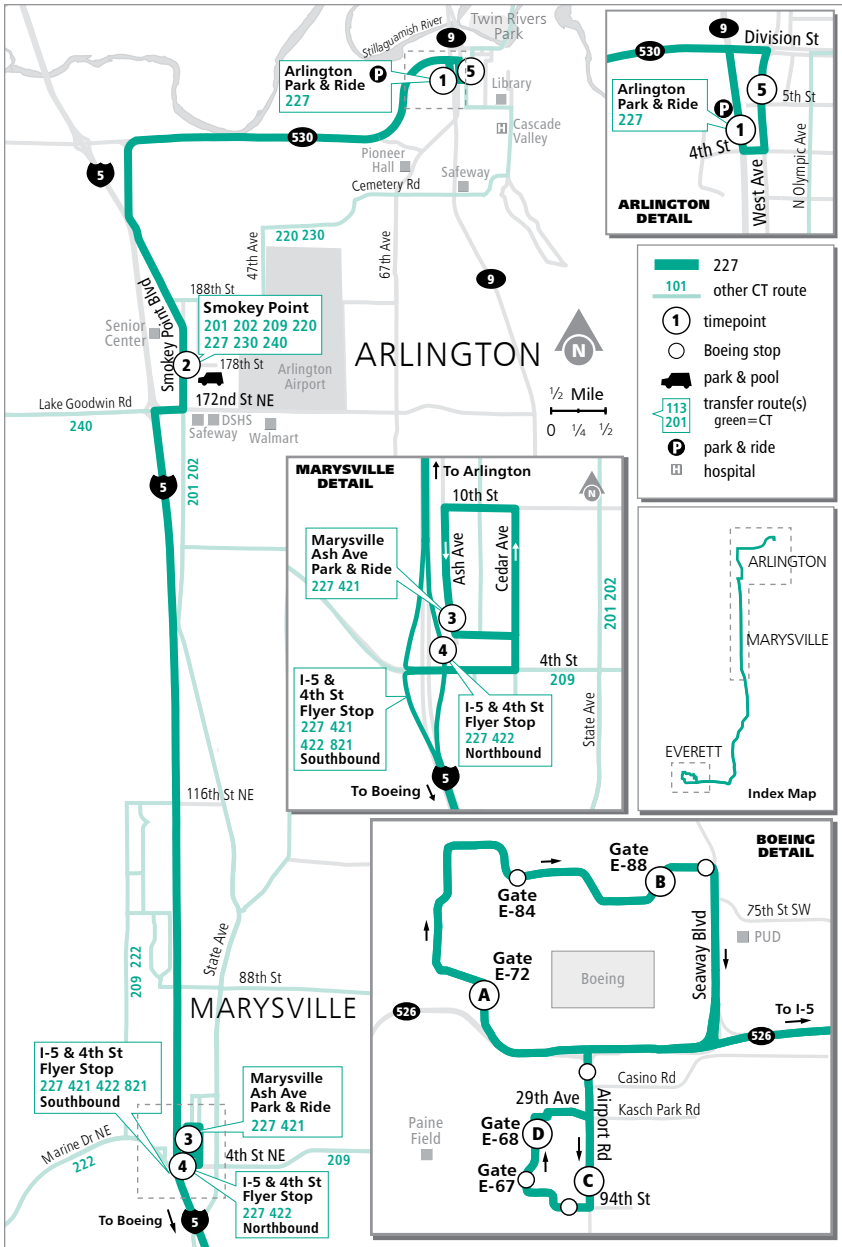

Route 227

Arlington – Boeing

❄️ When snow/ice impact bus service, see page 224 for snow route maps.

Route 227

Weekdays

To Boeing

Arlington P&R	Smokey Point Community Church	Marysville Ash Ave P&R	Boeing Gate E-72	Boeing Gate E-88	Airport Rd & 94th SW	Boeing Gate E-68
1	2	3	A	B	C	D
4:39 5:45	4:50 5:56	5:03 6:09	5:22 E 6:28 E	5:27 E 6:33 E	5:32 E 6:38 E	5:34 E 6:40 E

Weekdays

To Arlington

Airport Rd & 94th SW	Boeing Gate E-68	Boeing Gate E-72	Boeing Gate E-88	I-5 & 4th St Flyer Stop	Smokey Point Community Church	Arlington P&R	West Ave & 5th St
C	D	A	B	4	2	1	5
2:39 3:37	2:41 3:39	2:46 3:44	2:51 3:49	3:22 E 4:20 E	3:35 E 4:33 E	3:44 E 4:42 E	3:45 E 4:43 E

E - Estimated time: Bus may leave earlier than shown

Bold - PM trip