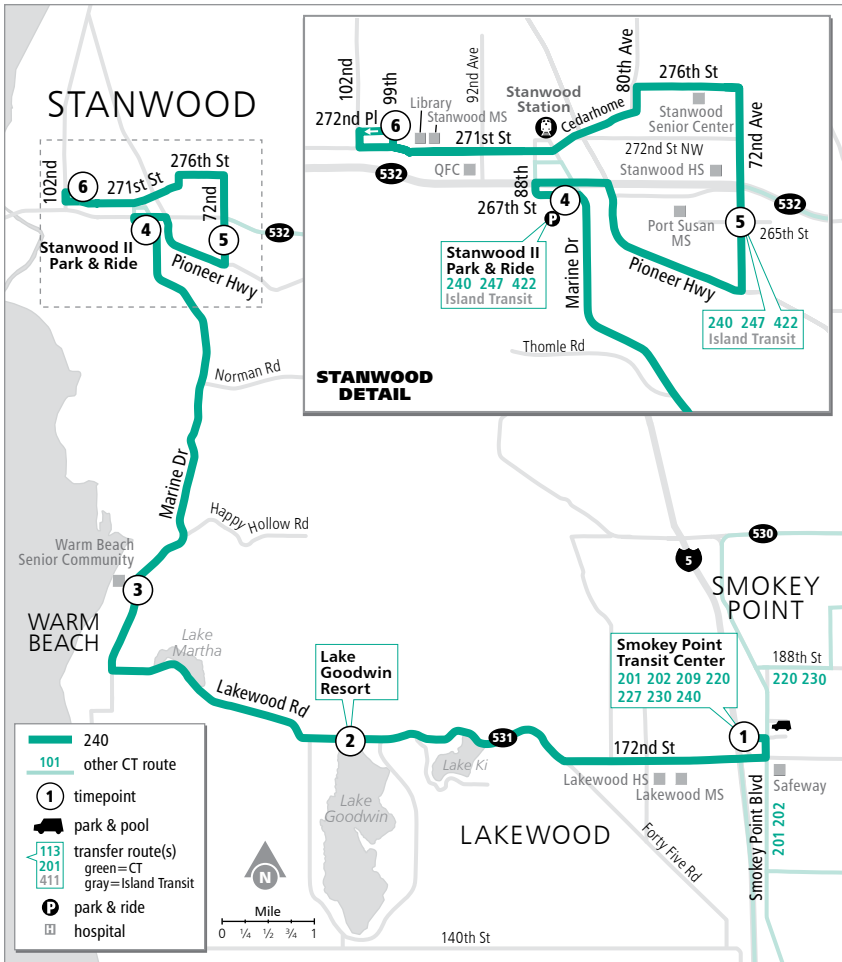

# Route 240

## Stanwood – Smokey Point

❄️ When snow/ice impact bus service, see page 224 for snow route maps.