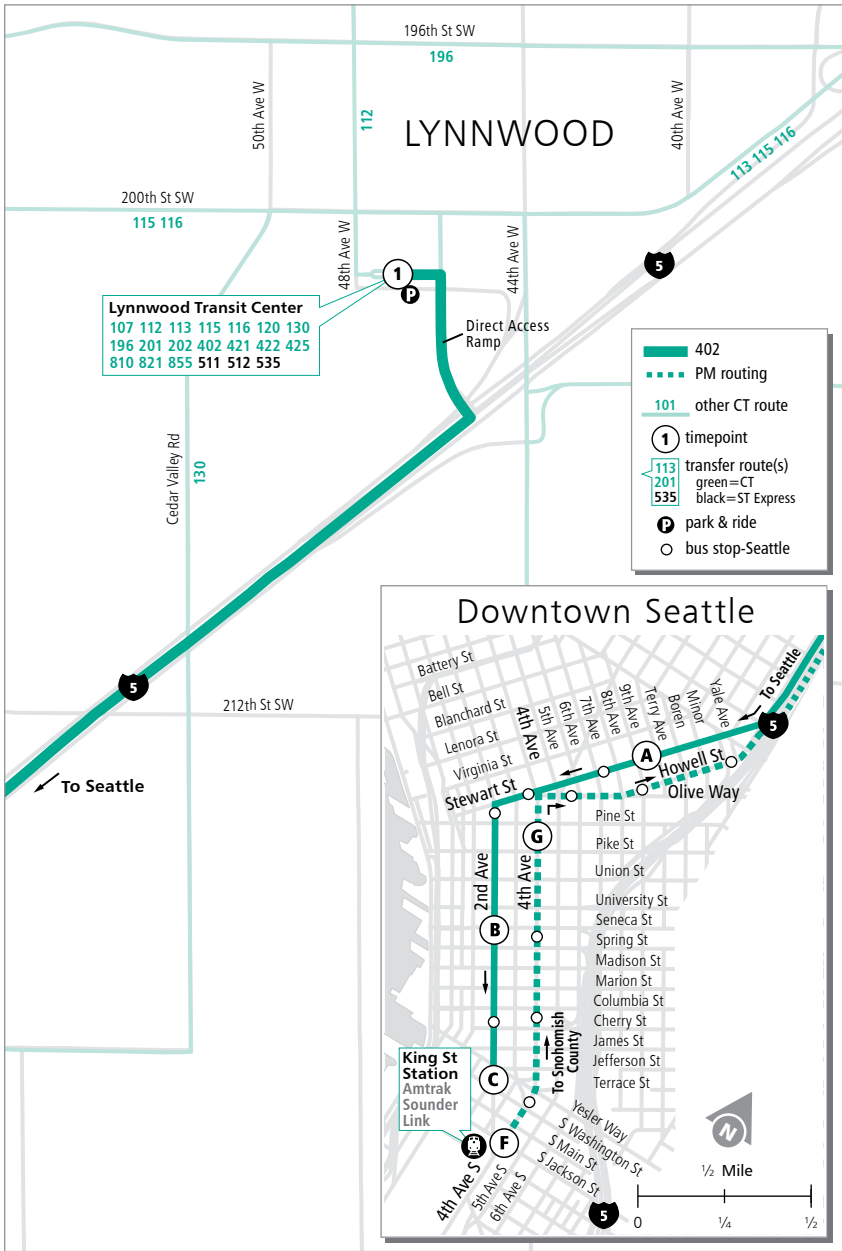

Route 402

Lynnwood Transit Center – Downtown Seattle

❄ When snow/ice impact bus service, see page 224 for snow route maps.

Route 402

Weekdays To Downtown Seattle

Lynnwood Transit Center Bay D5	Stewart & 9th	2nd & Seneca	2nd Ext S & Yesler
1	A	B	C
5:16	5:38 E	5:45 E	5:47 E
5:40	6:03 E	6:11 E	6:13 E
6:00	6:27 E	6:35 E	6:37 E
6:15	6:43 E	6:51 E	6:53 E
6:25	6:53 E	7:01 E	7:04 E
6:31	7:01 E	7:09 E	7:12 E
6:40	7:11 E	7:19 E	7:22 E
6:47	7:18 E	7:26 E	7:29 E
6:55	7:29 E	7:37 E	7:41 E
7:02	7:37 E	7:45 E	7:49 E
7:09	7:45 E	7:53 E	7:57 E
7:18	7:58 E	8:06 E	8:11 E
7:35	8:19 E	8:27 E	8:32 E
7:45	8:27 E	8:35 E	8:40 E
8:06	8:46 E	8:54 E	8:59 E
8:27	9:05 E	9:12 E	9:15 E

Weekdays To Lynnwood

4th & Jackson	4th & Pike	Lynnwood Transit Center
F	G	1
2:24	2:30	3:00 E
2:54	3:00	3:30 E
3:21	3:27	4:02 E
3:35	3:41	4:19 E
3:46	3:52	4:31 E
3:56	4:02	4:42 E
4:04	4:11	4:51 E
4:14	4:21	5:04 E
4:27	4:35	5:20 E
4:45	4:53	5:37 E
4:58	5:07	5:51 E
5:13	5:22	6:04 E
5:34	5:41	6:21 E
5:48	5:55	6:32 E
6:04	6:10	6:44 E
6:35	6:41	7:11 E

This route may not operate on holidays. See inside front cover.

E - Estimated time: Bus may leave earlier than shown

Bold - PM trip