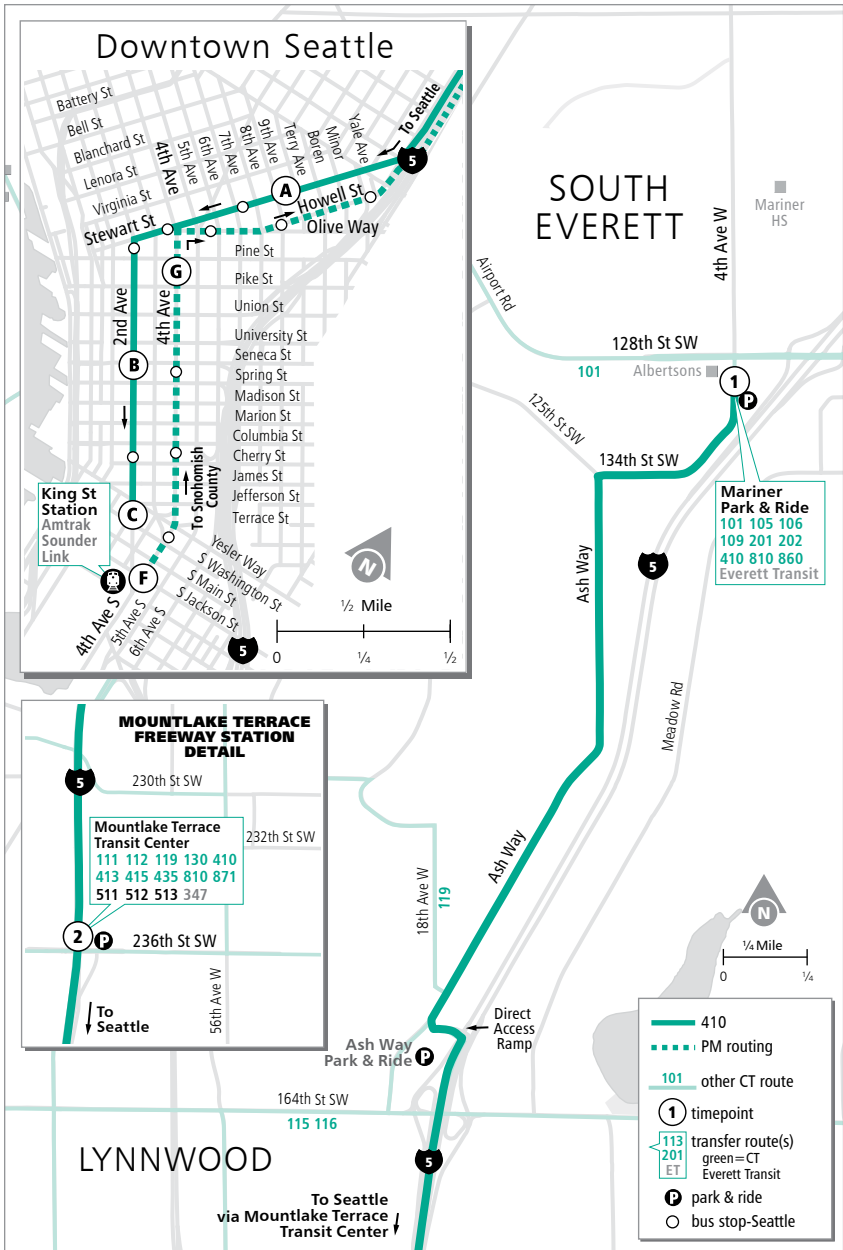

# Route 410

## Mariner Park & Ride – Downtown Seattle

❄ When snow/ice impact bus service, see page 224 for snow route maps.

# Route 410

**Weekdays**

**To Downtown Seattle**

Mariner P&R Bay 3	Mountlake Terrace Freeway Station Bay 6	Stewart & 9th	2nd & Seneca	2nd Ext S & Yesler
<b>1</b>	<b>2</b>	<b>A</b>	<b>B</b>	<b>C</b>
5:15	5:26 E	5:45 E	5:52 E	5:54 E
5:45	5:56 E	6:19 E	6:27 E	6:29 E
6:15	6:33 E	6:58 E	7:06 E	7:09 E
6:30	6:54 E	7:21 E	7:29 E	7:33 E
6:45	7:10 E	7:40 E	7:48 E	7:52 E
7:05	7:31 E	8:07 E	8:15 E	8:22 E
7:35	7:53 E	8:33 E	8:41 E	8:46 E
8:00	8:14 E	8:54 E	9:02 E	9:05 E

**Weekdays**

**To Mariner Park & Ride**

4th & Jackson	4th & Pike	Mountlake Terrace Freeway Station Bay 7	Mariner P&R
<b>F</b>	<b>G</b>	<b>2</b>	<b>1</b>
<b>3:05</b>	<b>3:11</b>	<b>3:38 E</b>	<b>3:53 E</b>
<b>3:39</b>	<b>3:45</b>	<b>4:19 E</b>	<b>4:35 E</b>
<b>4:04</b>	<b>4:11</b>	<b>4:45 E</b>	<b>5:01 E</b>
<b>4:26</b>	<b>4:33</b>	<b>5:12 E</b>	<b>5:28 E</b>
<b>4:46</b>	<b>4:54</b>	<b>5:33 E</b>	<b>5:49 E</b>
<b>5:05</b>	<b>5:14</b>	<b>5:52 E</b>	<b>6:08 E</b>
<b>5:37</b>	<b>5:44</b>	<b>6:18 E</b>	<b>6:33 E</b>