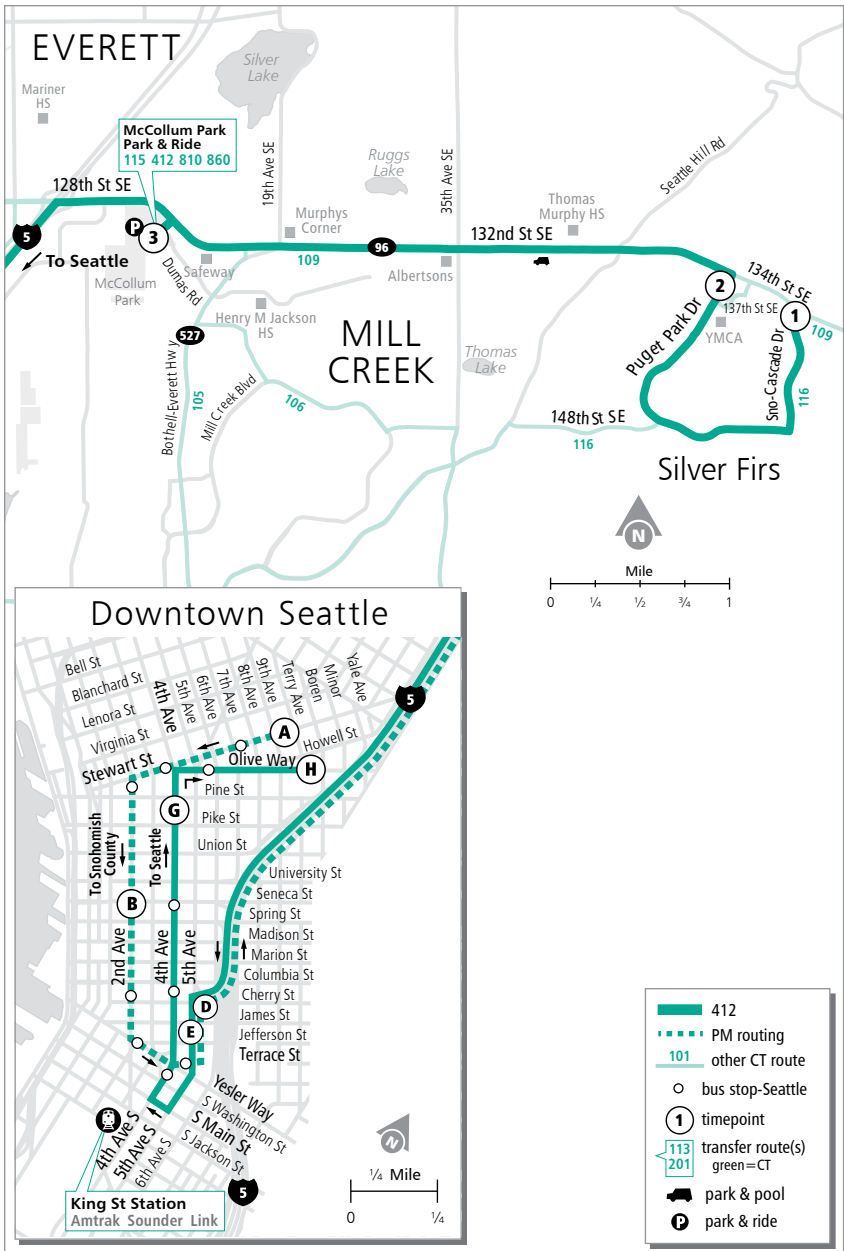

Route 412

Silver Firs – Downtown Seattle

❄ When snow/ice impact bus service, see page 224 for snow route maps.

Route 412

Weekdays

To Downtown Seattle

Sno-Cascade Dr & 138th SE	Puget Park Dr & 137th SE	McCollum Park P&R Bay 2	5th & Jefferson	4th & Pike	Olive & Terry
1	2	3	E	G	H
5:07	5:12	5:27	5:58 E	6:07 E	6:11 E
5:23	5:28	5:43	6:19 E	6:28 E	6:32 E
5:36	5:42	5:57	6:36 E	6:45 E	6:49 E
5:48	5:54	6:09	6:54 E	7:03 E	7:07 E
6:03	6:09	6:24	7:13 E	7:23 E	7:27 E
6:15	6:21	6:36	7:26 E	7:37 E	7:43 E
6:27	6:34	6:49	7:39 E	7:50 E	7:56 E
6:40	6:47	7:02	7:57 E	8:08 E	8:14 E
7:00	7:07	7:22	8:14 E	8:25 E	8:31 E
7:21	7:28	7:44	8:35 E	8:45 E	8:51 E
7:42	7:49	8:05	8:49 E	8:59 E	9:05 E
8:10	8:17	8:33	9:13 E	9:21 E	9:25 E

Weekdays

To Silver Firs

Stewart & 9th	2nd & Seneca	5th & James	McCollum Park P&R Bay 2	Puget Park Dr & 137th SE	Sno-Cascade Dr & 138th SE
A	B	D	3	2	1
2:40	2:47	2:57	3:30 E	3:44 E	3:51 E
3:05	3:13	3:23	4:00 E	4:14 E	4:21 E
3:35	3:43	3:54	4:36 E	4:50 E	4:57 E
3:55	4:03	4:14	4:57 E	5:12 E	5:19 E
4:08	4:16	4:27	5:12 E	5:27 E	5:34 E
4:23	4:31	4:42	5:29 E	5:44 E	5:51 E
4:35	4:45	4:56	5:43 E	5:58 E	6:06 E
4:47	4:57	5:07	5:54 E	6:08 E	6:16 E
4:59	5:10	5:20	6:05 E	6:18 E	6:28 E
5:11	5:22	5:32	6:15 E	6:28 E	6:38 E
5:44	5:53	6:03	6:40 E	6:53 E	7:03 E
6:12	6:20	6:30	7:04 E	7:16 E	7:23 E

This route may not operate on holidays. See inside front cover.

E - Estimated time: Bus may leave earlier than shown

Bold - PM trip