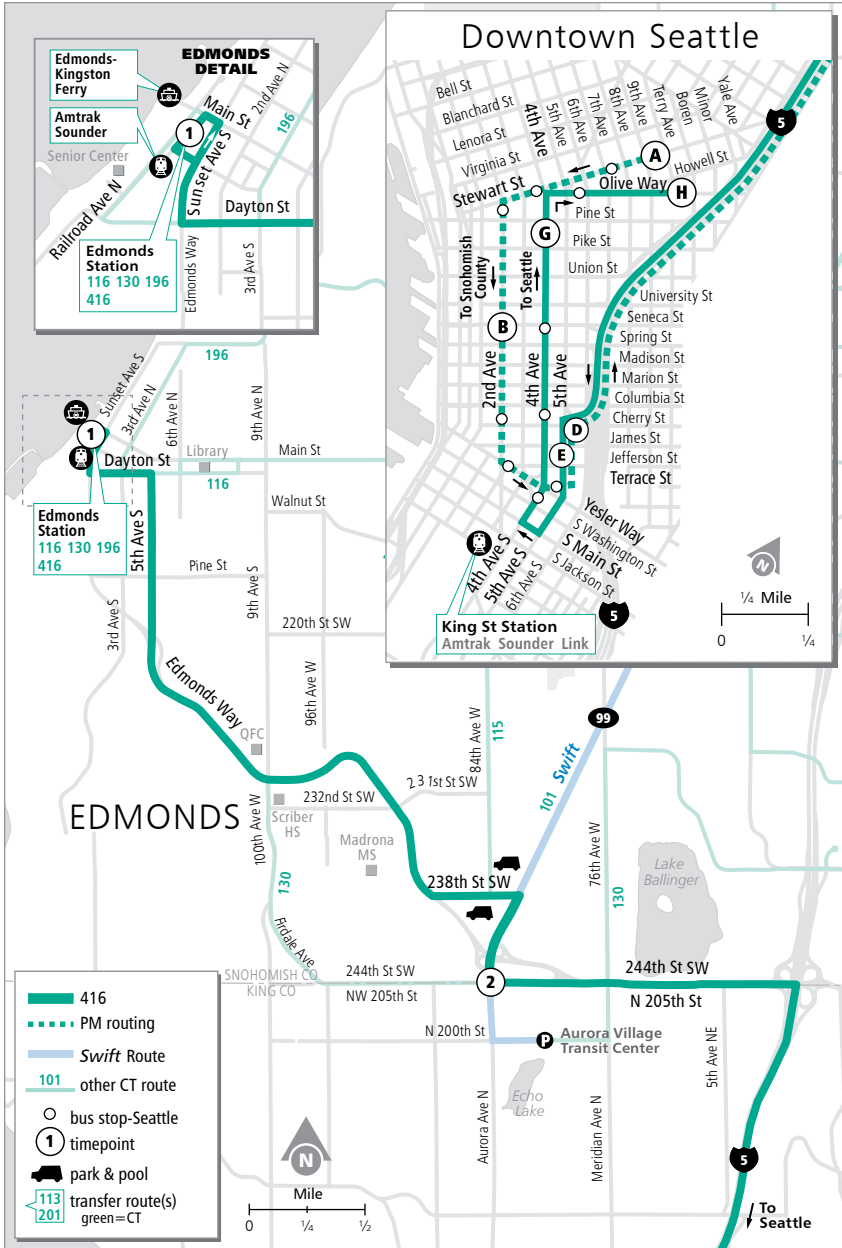

# Route 416

## Edmonds – Downtown Seattle

❄️ When snow/ice impact bus service, see page 224 for snow route maps.

## To Downtown Seattle

Edmonds Station Bay 2	N 205th & Aurora	5th & Jefferson	4th & Pike	Olive & Terry
<b>1</b>	<b>2</b>	<b>E</b>	<b>G</b>	<b>H</b>
5:45	6:00	6:21 E	6:30 E	6:34 E
6:15	6:32	6:58 E	7:08 E	7:12 E
6:34	6:52	7:20 E	7:30 E	7:36 E
6:55	7:14	7:44 E	7:55 E	8:01 E
7:42	7:59	8:29 E	8:39 E	8:45 E