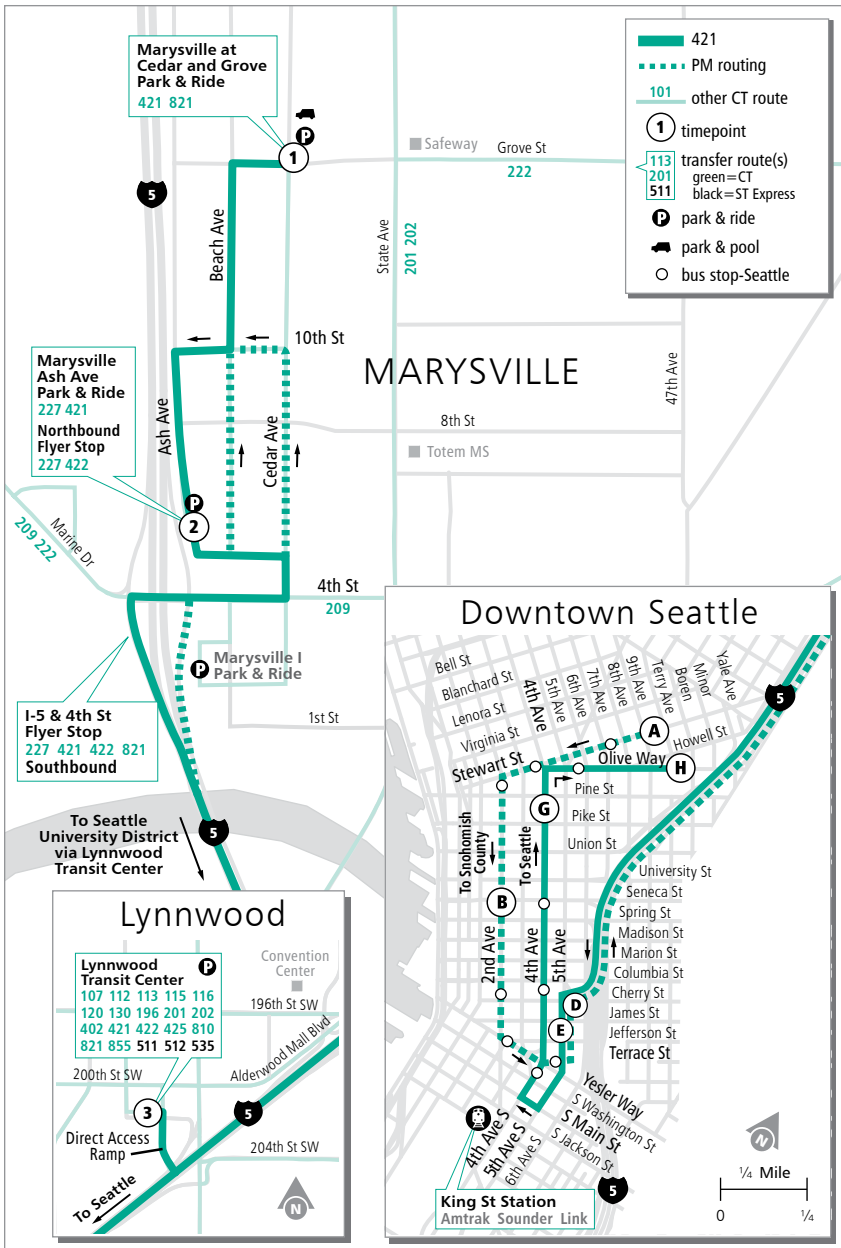

Route 421

Marysville – Downtown Seattle

❄ When snow/ice impact bus service, see page 224 for snow route maps.

Route 421

Weekdays

To Downtown Seattle

Marysville at Cedar and Grove P&R Bay 2	Marysville Ash Ave P&R	Lynnwood Transit Center Bay D4	5th & Jefferson	4th & Pike	Olive & Terry
1	2	3	E	G	H
4:34	4:37	5:02 E	5:21 E	5:30 E	5:34 E
4:59	5:02	5:29 E	5:52 E	6:01 E	6:05 E
5:24	5:27	5:55 E	6:19 E	6:28 E	6:32 E
5:38	5:41	6:10 E	6:36 E	6:45 E	6:49 E
5:51	5:54	6:25 E	6:54 E	7:03 E	7:07 E
6:05	6:08	6:41 E	7:13 E	7:23 E	7:27 E
6:25	6:28	7:02 E	7:34 E	7:45 E	7:51 E
6:52	6:55	7:29 E	8:04 E	8:15 E	8:21 E
7:35	7:38	8:12 E	8:45 E	8:55 E	9:01 E

Weekdays

To Marysville

Stewart & 9th	2nd & Seneca	5th & James	Lynnwood Transit Center Bay A2	Marysville Ash Ave P&R	Marysville at Cedar and Grove P&R
A	B	D	3	2	1
2:36	2:43	2:53	3:18 E	3:56 E	3:59 E
3:06	3:14	3:24	3:49 E	4:30 E	4:33 E
3:36	3:44	3:55	4:25 E	5:09 E	5:12 E
4:05	4:13	4:24	4:57 E	5:44 E	5:47 E
4:25	4:34	4:45	5:20 E	6:05 E	6:09 E
4:45	4:55	5:05	5:41 E	6:20 E	6:24 E
5:06	5:17	5:27	6:01 E	6:35 E	6:39 E
5:34	5:43	5:53	6:21 E	6:55 E	6:59 E

This route may not operate on holidays. See inside front cover.

E - Estimated time: Bus may leave earlier than shown

Bold - PM trip