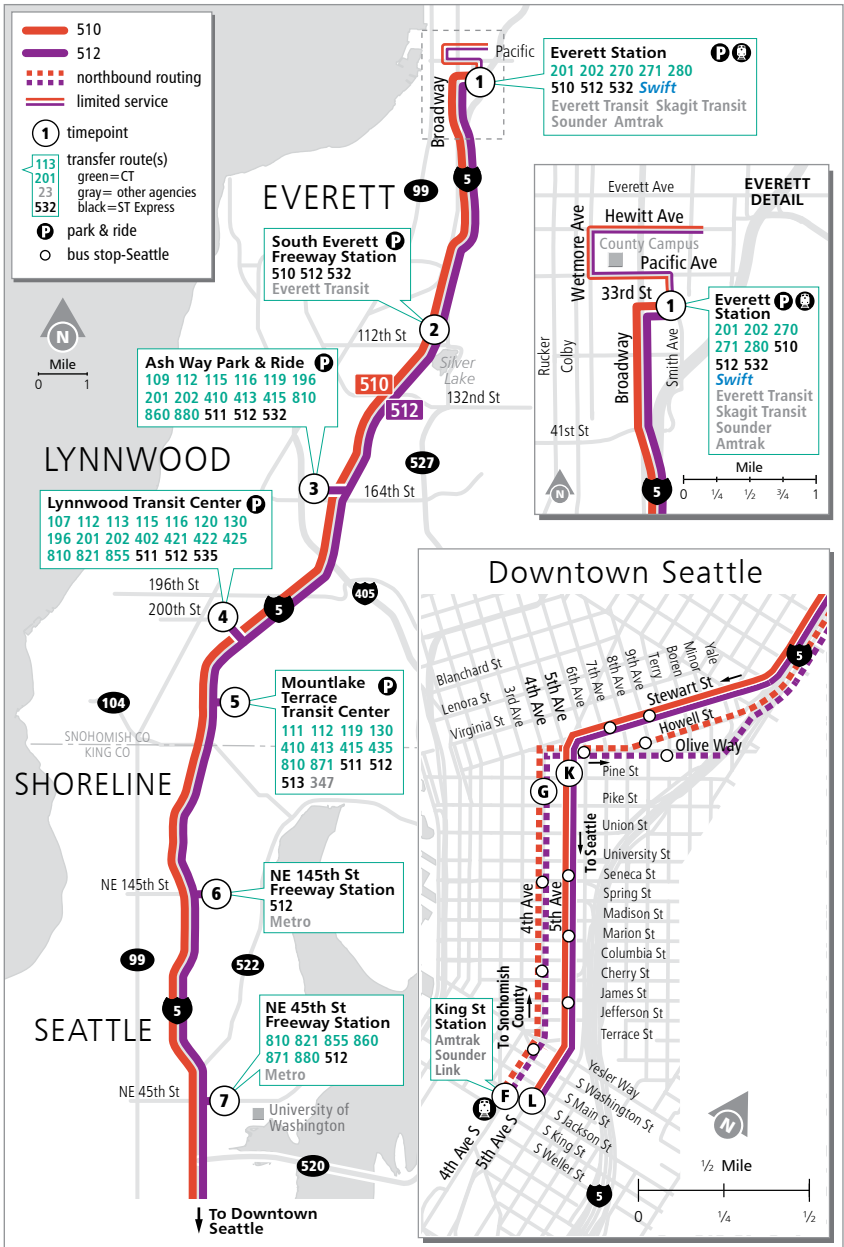

ST Express 510/512

Everett – Downtown Seattle

☼ When snow/ice impact bus service, see page 224 for snow route maps.

Route 510/512 ST Express

Weekdays

To Downtown Seattle

	Everett Station Bay C1	S. Everett Freeway Station Bay 3	Ash Way P&R Bay 2	Lynnwood Transit Center Bay D3	Mountlake Terrace Freeway Station Bay 6	NE 145th Freeway Station	NE 45th Freeway Station	5th & Pine	5th & Jackson
Route	1	2	3	4	5	6	7	K	L
510	4:20 B	4:29	:	:	:	:	:	5:04 E	5:10 E
510	4:40 B	4:50	:	:	:	:	:	5:25 E	5:31 E
510	5:00 B	5:10	:	:	:	:	:	5:45 E	5:52 E
510	5:20	5:30	:	:	:	:	:	6:05 E	6:13 E
510	5:35	5:45	:	:	:	:	:	6:24 E	6:32 E
510	5:43	5:53	:	:	:	:	:	6:35 E	6:43 E
510	5:50	6:00	:	:	:	:	:	6:45 E	6:53 E
510	6:00	6:10	:	:	:	:	:	6:55 E	7:04 E
510	6:10	6:20	:	:	:	:	:	7:08 E	7:18 E
510	6:20	6:30	:	:	:	:	:	7:22 E	7:32 E
510	6:30	6:40	:	:	:	:	:	7:33 E	7:43 E
510	6:40	6:50	:	:	:	:	:	7:47 E	7:57 E
510	6:50	7:00	:	:	:	:	:	7:59 E	8:13 E
510	7:00	7:10	:	:	:	:	:	8:11 E	8:25 E
510	7:15	7:25	:	:	:	:	:	8:26 E	8:40 E
510	7:30	7:40	:	:	:	:	:	8:40 E	8:54 E
510	7:45	7:55	:	:	:	:	:	8:50 E	9:03 E
510	8:00	8:10	:	:	:	:	:	9:02 E	9:14 E
510	8:15	8:25	:	:	:	:	:	9:14 E	9:26 E
510	8:30	8:39	:	:	:	:	:	9:27 E	9:37 E
510	8:45	8:54	:	:	:	:	:	9:41 E	9:50 E
512	:	:	9:09	9:17	9:22 E	9:27 E	9:35 E	9:51 E	9:57 E
512	9:00	9:09	9:19	9:27	9:32 E	9:38 E	9:47 E	10:06 E	10:15 E
512	9:10	9:19	9:29	9:37	9:42 E	9:48 E	9:57 E	10:13 E	10:22 E
512	9:20	9:29	9:39	9:47	9:52 E	9:58 E	10:07 E	10:22 E	10:31 E
512	9:30	9:39	9:49	9:57	10:02 E	10:08 E	10:17 E	10:32 E	10:41 E
512	9:40	9:49	9:59	10:07	10:12 E	10:18 E	10:27 E	10:42 E	10:51 E
512	9:50	9:59	10:09	10:17	10:22 E	10:28 E	10:37 E	10:52 E	11:01 E
512	10:00	10:09	10:19	10:27	10:32 E	10:38 E	10:47 E	11:02 E	11:11 E
512	10:15	10:24	10:34	10:42	10:47 E	10:53 E	11:01 E	11:15 E	11:24 E
512	10:30	10:39	10:49	10:57	11:02 E	11:08 E	11:16 E	11:30 E	11:39 E
512	10:45	10:54	11:04	11:12	11:17 E	11:23 E	11:31 E	11:48 E	11:57 E
512	11:00	11:09	11:19	11:27	11:32 E	11:38 E	11:46 E	12:03 E	12:12 E
512	11:15	11:24	11:34	11:42	11:47 E	11:53 E	12:01 E	12:18 E	12:27 E
512	11:30	11:39	11:49	11:57	12:02 E	12:08 E	12:17 E	12:34 E	12:43 E
512	11:45	11:54	12:04	12:12	12:17 E	12:23 E	12:32 E	12:49 E	12:58 E
512	12:00	12:09	12:19	12:27	12:32 E	12:38 E	12:47 E	1:04 E	1:13 E
512	12:15	12:24	12:34	12:42	12:47 E	12:53 E	1:02 E	1:19 E	1:28 E
512	12:30	12:39	12:49	12:57	1:02 E	1:08 E	1:17 E	1:34 E	1:43 E
512	12:45	12:54	1:04	1:12	1:17 E	1:23 E	1:32 E	1:48 E	1:57 E
512	1:00	1:09	1:19	1:27	1:32 E	1:38 E	1:48 E	2:04 E	2:13 E
512	1:15	1:24	1:34	1:42	1:47 E	1:53 E	2:03 E	2:22 E	2:31 E

– ST Express Route 510/512 continued on next page –