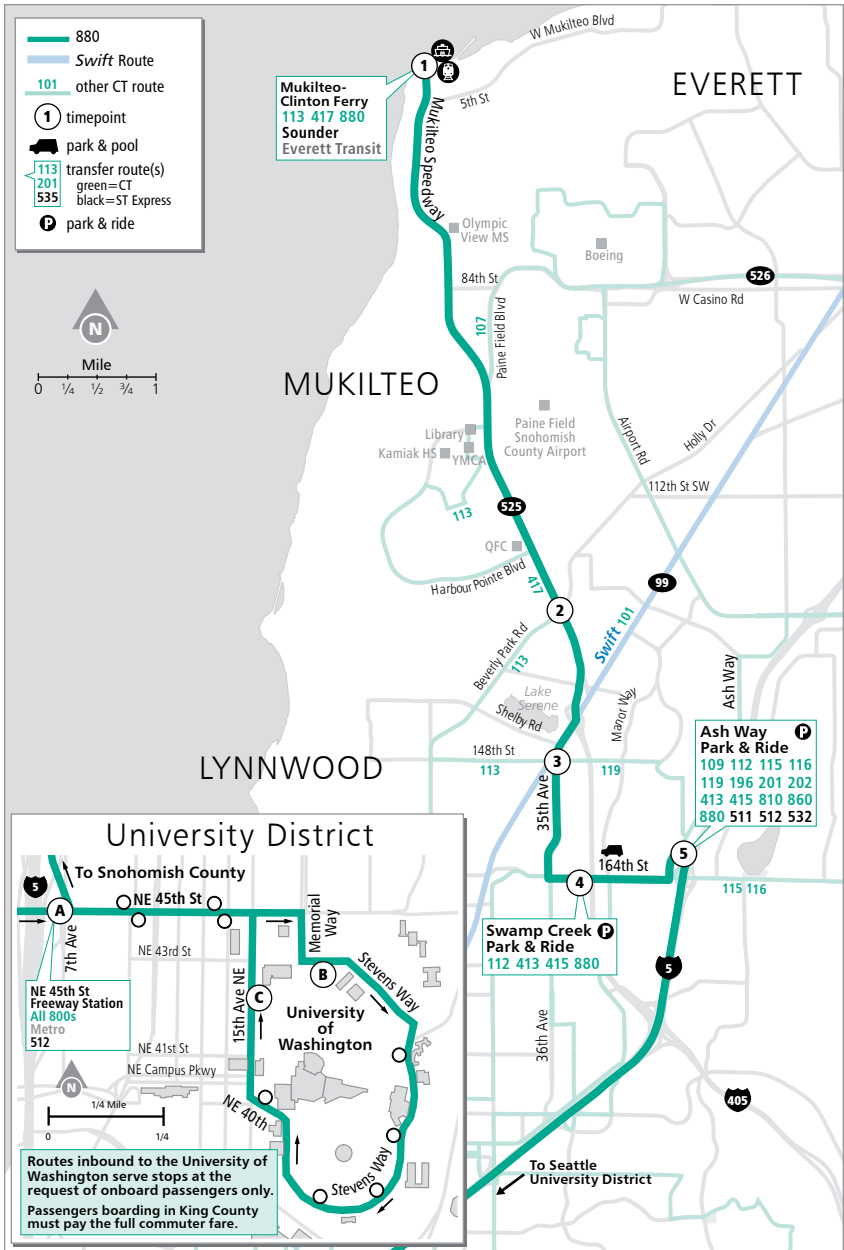

Route 880

Mukilteo – University District

❄ When snow/ice impact bus service, see page 224 for snow route maps.

Route 880

Weekdays To University District

Hwy 525 & Front St	Hwy 525 & Beverly Park Rd	35th W & 148th SW	Swamp Creek P&R Bay 2	Ash Way P&R Bay 3	NE 45th Freeway Station	Stevens & Memorial Way	15th NE & NE 42nd
1	2	3	4	5	A	B	C
4:56	5:10	5:15	5:19	5:26	5:48 E	5:53 E	6:02 E
5:21	5:35	5:40	5:44	5:51	6:13 E	6:18 E	6:27 E
5:48	6:02	6:07	6:11	6:17	6:46 E	6:51 E	7:00 E
6:18	6:32	6:37	6:41	6:47	7:18 E	7:25 E	7:34 E
6:32	6:47	6:52	6:57	7:03	7:36 E	7:45 E	7:54 E
6:48	7:04	7:09	7:14	7:20	7:59 E	8:08 E	8:17 E
7:03	7:19	7:24	7:29	7:34	8:13 E	8:22 E	8:31 E
7:18	7:34	7:39	7:44	7:49	8:27 E	8:36 E	8:45 E
8:04	8:20	8:25	8:30	8:35	9:04 E	9:13 E	9:22 E

Weekdays To Mukilteo

Stevens & Memorial Way	15th NE & NE 42nd	NE 45th Freeway Station	Ash Way P&R Bay 4	Swamp Creek P&R Bay 1	35th W & 148th SW	Hwy 525 & Beverly Park Rd	Hwy 525 & Front St
B	C	A	5	4	3	2	1
3:05	3:14	3:23 E	3:50 E	3:55 E	3:59 E	4:05 E	4:21 E
3:30	3:39	3:48 E	4:20 E	4:25 E	4:29 E	4:35 E	4:51 E
4:05	4:14	4:23 E	4:55 E	5:00 E	5:04 E	5:10 E	5:26 E
4:35	4:44	4:53 E	5:25 E	5:30 E	5:34 E	5:40 E	5:56 E
4:50	4:59	5:08 E	5:40 E	5:45 E	5:49 E	5:55 E	6:11 E
5:04	5:13	5:22 E	5:54 E	5:59 E	6:03 E	6:09 E	6:25 E
5:35	5:44	5:52 E	6:20 E	6:25 E	6:29 E	6:35 E	6:48 E

This route may not operate on holidays. See inside front cover.

E - Estimated time: Bus may leave earlier than shown

Bold - PM trip