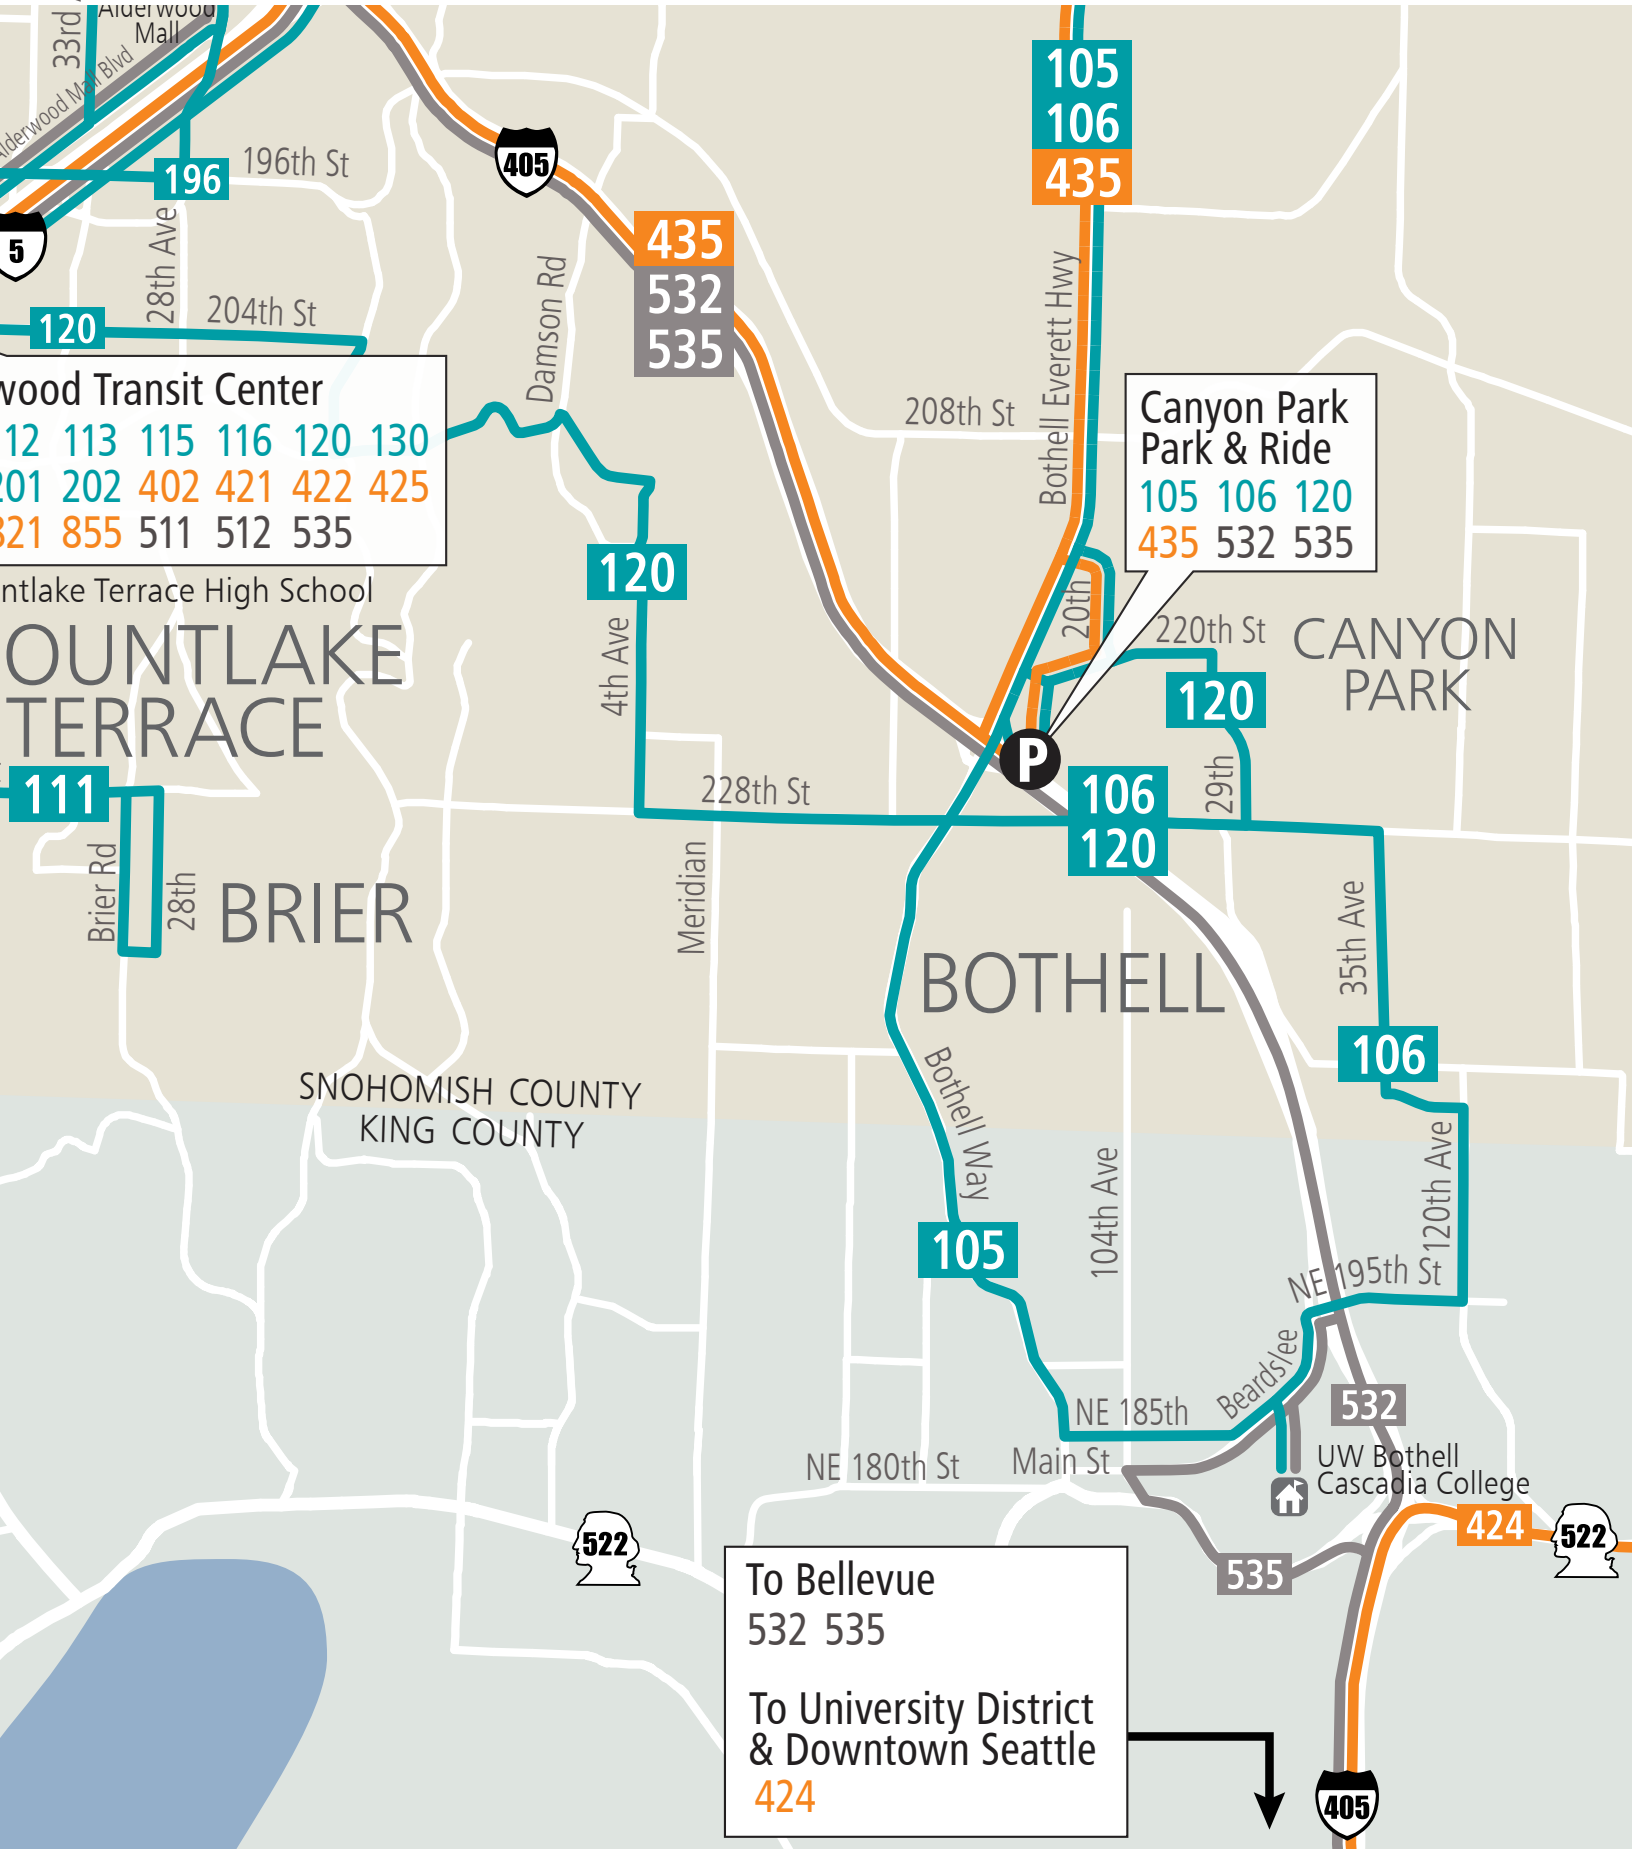

Community Transit System Map

Bothell/Canyon Park detail

September 2018

Wood Transit Center

12	113	115	116	120	130
201	202	402	421	422	425
521	855	511	512	535	

Canyon Park Park & Ride

105	106	120
435	532	535

To Bellevue	532	535
To University District & Downtown Seattle	424	