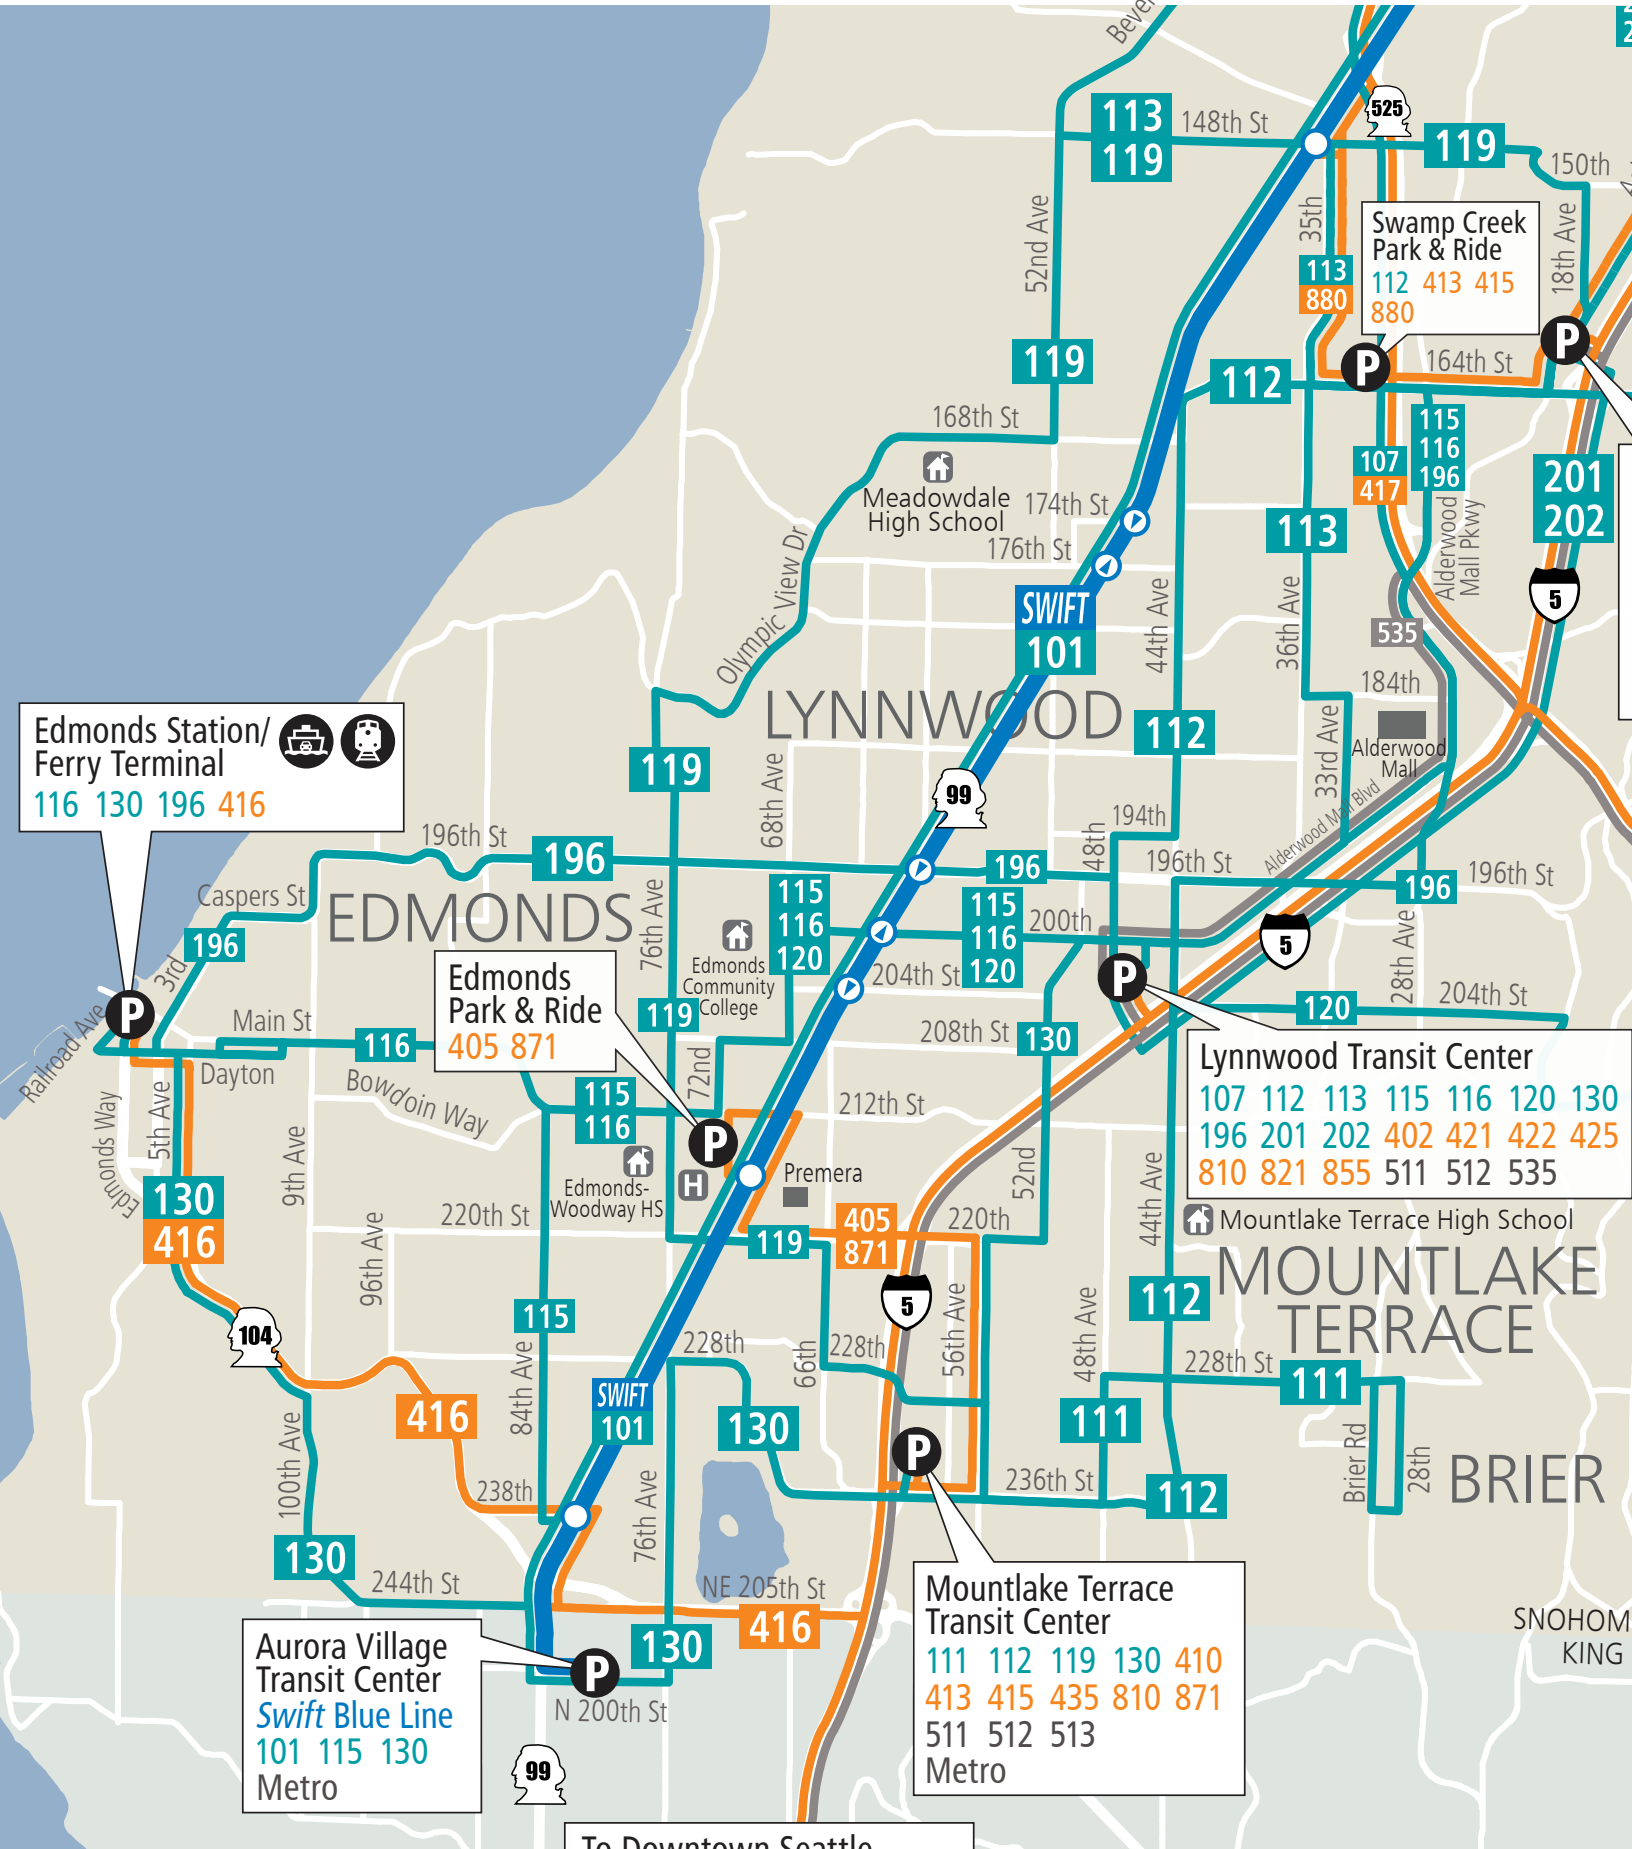

Community Transit System Map

Mountlake Terrace detail

September 2018

**Edmonds Station/
Ferry Terminal**
116 130 196 416

**Edmonds
Park & Ride**
405 871

Lynnwood Transit Center
107 112 113 115 116 120 130
196 201 202 402 421 422 425
810 821 855 511 512 535

**Aurora Village
Transit Center**
Swift Blue Line
101 115 130
Metro

**Mountlake Terrace
Transit Center**
111 112 119 130 410
413 415 435 810 871
511 512 513
Metro

To Downtown Seattle