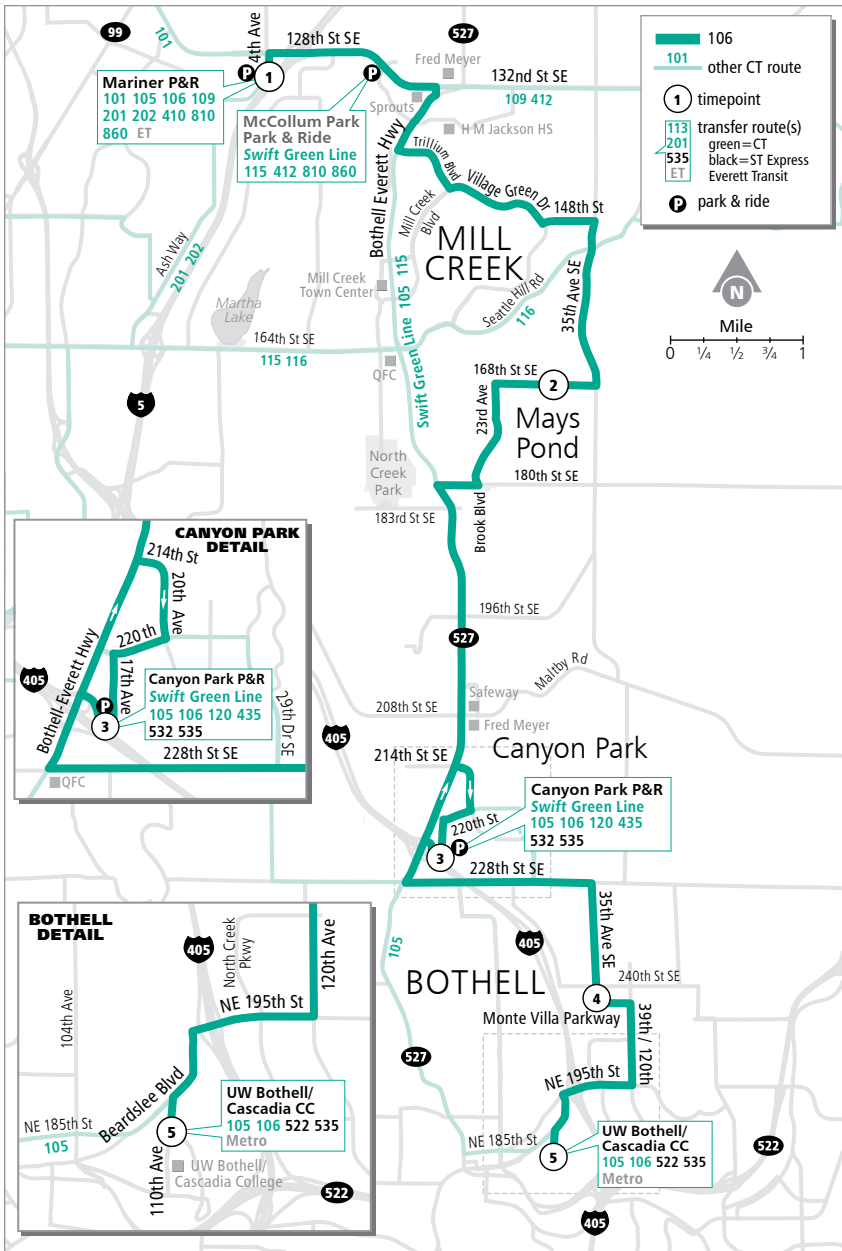

Route 106

Mariner Park & Ride – Bothell

❄ When snow/ice impact bus service, see page 232 for snow route maps.

Route 106

Weekdays

To Bothell

Mariner P&R Bay 1	168th SE & 30th Dr	Canyon Park P&R Bay 2	Monte Villa Pkwy & 35th SE	UW Bothell Cascadia College
1	2	3	4	5
5:34	5:48	6:05	6:13	6:23
6:05	6:19	6:36	6:44	6:54
6:31	6:45	7:02	7:12	7:28
7:08	7:23	7:40	7:50	8:06
7:34	7:49	8:06	8:16	8:32
4:29	4:47	5:04	5:14	5:32
4:58	5:16	5:33	5:43	6:01
5:28	5:46	6:03	6:13	6:31
6:00	6:18	6:35	6:43	6:55
6:31	6:46	7:03	7:11	7:23

Weekdays

To Mariner Park & Ride

UW Bothell Cascadia College	Monte Villa Pkwy & 35th SE	Canyon Park P&R Bay 2	168th SE & 30th Dr	Mariner P&R
5	4	3	2	1
5:39	5:44	5:53	6:06	6:31
6:12	6:17	6:26	6:39	7:04
6:42	6:47	6:56	7:09	7:34
7:10	7:15	7:24	7:37	8:02
7:42	7:48	7:57	8:10	8:35
4:19	4:25	4:36	4:54	5:23
4:51	4:57	5:08	5:26	5:55
5:21	5:27	5:38	5:56	6:19
5:53	5:59	6:09	6:27	6:49
6:26	6:32	6:42	6:56	7:18

Bold - PM trip