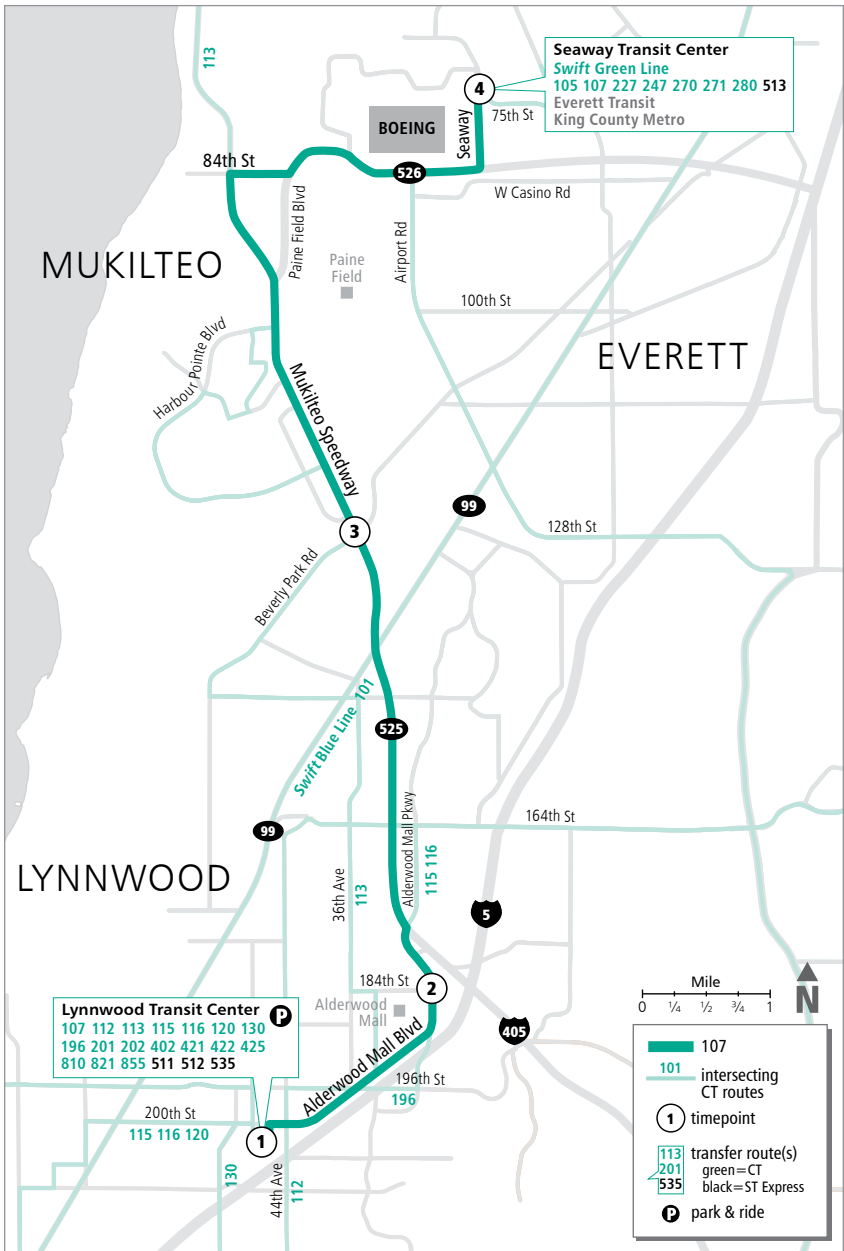

Route 107

Lynnwood Transit Center – Seaway Transit Center

❄ When snow/ice impact bus service, see page 232 for snow route maps.

Route 107

Weekdays

To Seaway Transit Center

Lynnwood Transit Center Bay C5	Alderwood Mall Pkwy & 184th St SW	Hwy 525 & Beverly Park Rd	Seaway Transit Center
1	2	3	4
5:08	5:15	5:21	5:35 E
6:07	6:14	6:20	6:35 E
6:36	6:43	6:49	7:05 E
7:06	7:13	7:19	7:35 E

Weekdays

To Lynnwood Transit Center

Seaway Transit Center Bay 1	Hwy 525 & Beverly Park Rd	Alderwood Mall Pkwy & 184th St SW	Lynnwood Transit Center
4	3	2	1
2:50	3:08 E	3:15 E	3:22 E
3:50	4:08 E	4:17 E	4:24 E
4:20	4:38 E	4:47 E	4:54 E
5:20	5:38 E	5:47 E	5:54 E

E - Estimated time: Bus may leave earlier than shown

Bold - PM trip