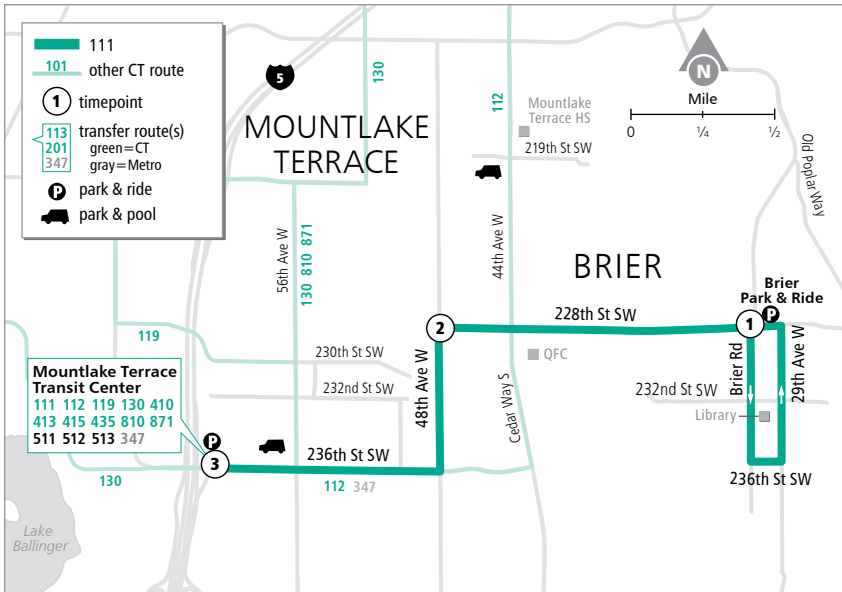

Route 111

Brier – Mountlake Terrace

Weekdays To Mountlake Terrace

Brier Rd & 228th SW	228th SW & 48th W	Mountlake Terrace Transit Center
1	2	3
5:52	6:00	6:05
6:22	6:30	6:35
6:52	7:00	7:05
7:19	7:27	7:32
7:52	8:00	8:05

Weekdays To Brier

Mountlake Terrace Transit Center Bay 2	228th SW & 48th W	228th SW & 29th W
3	2	1
4:10	4:14	4:24
4:40	4:44	4:54
5:10	5:14	5:24
5:40	5:44	5:54
6:10	6:14	6:24

❄ When snow/ice impact bus service, see page 232 for snow route maps.

Bold - PM trip